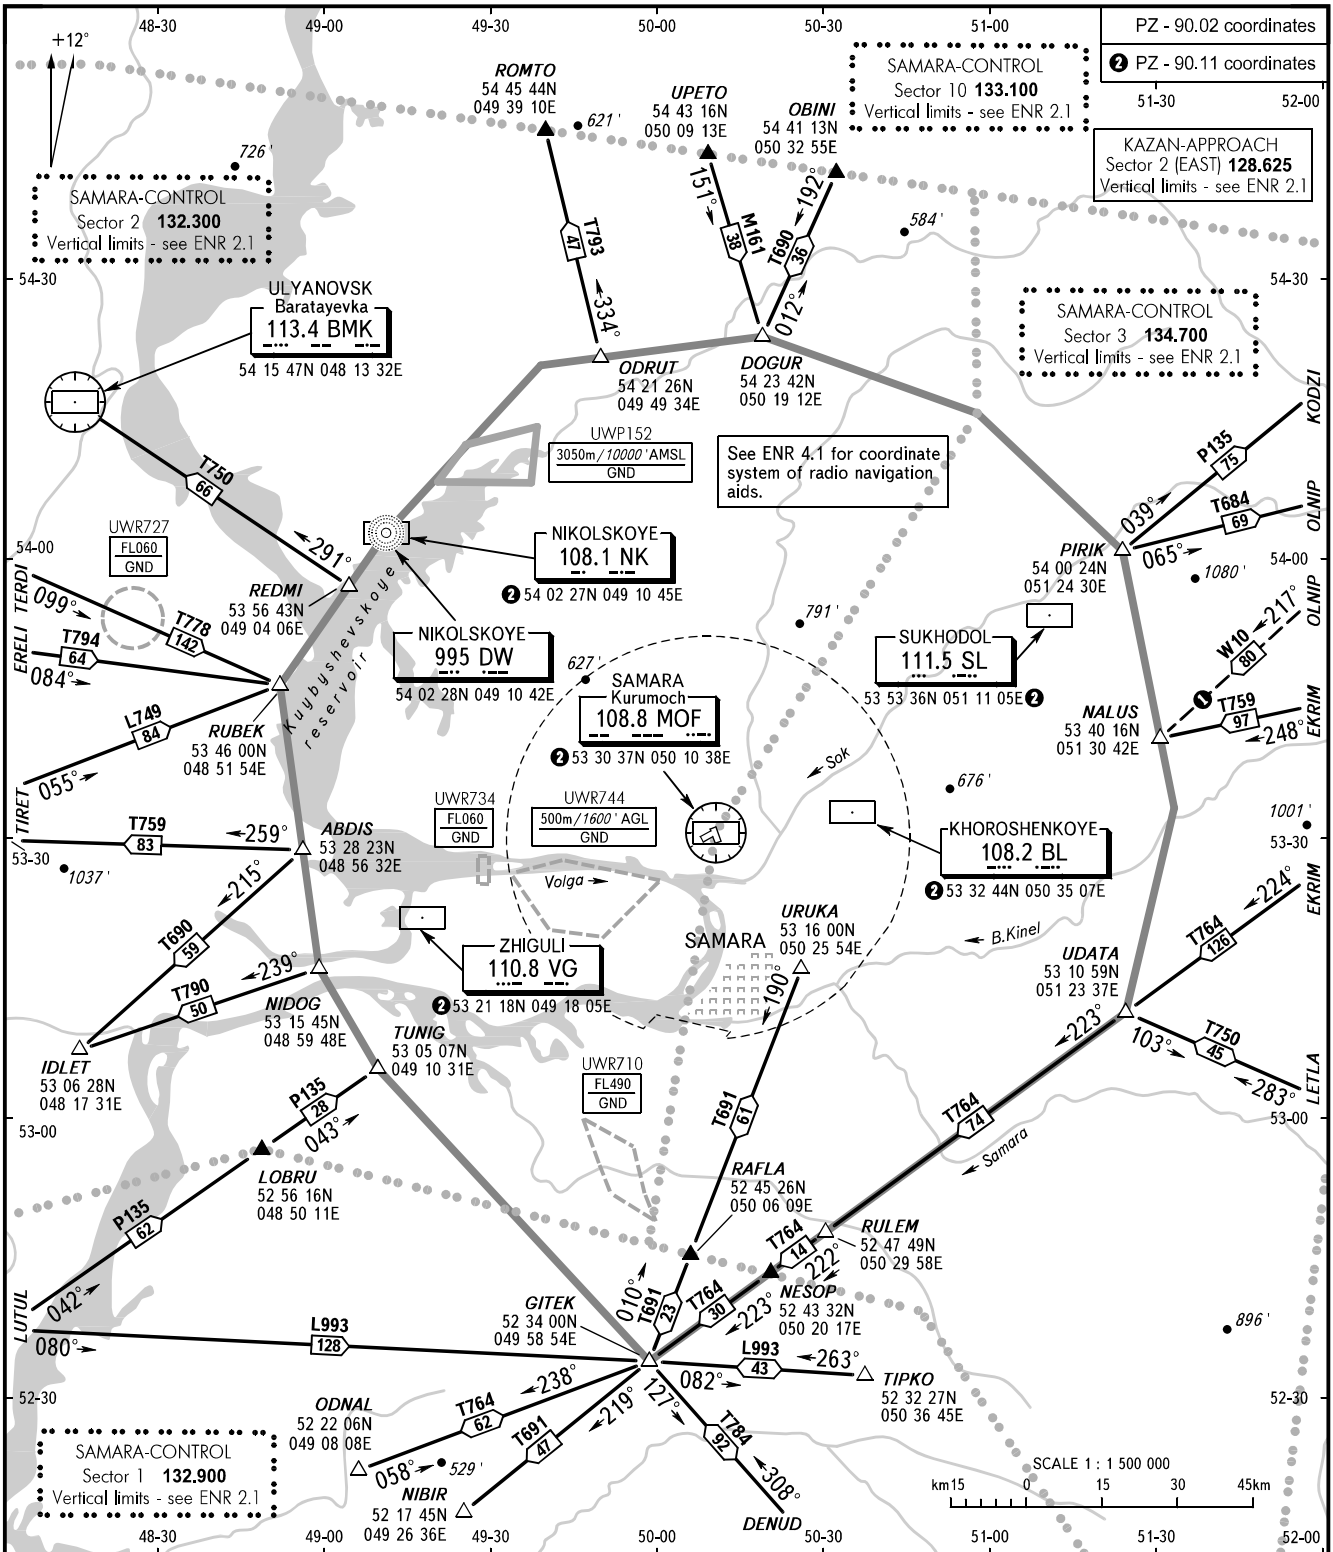

AREA CHART - ICAO

ARRIVAL, DEPARTURE  
AND TRANSIT ROUTES

SAMARA, RUSSIA

KURUMOCH

APPROACH RADAR	130.800	① Only for Russian users.
RADAR	128.000	

BEARINGS AND TRACKS ARE MAGNETIC  
ALTITUDES AND ELEVATIONS IN FEET  
DISTANCES IN KILOMETRES

CHANGE: New chart