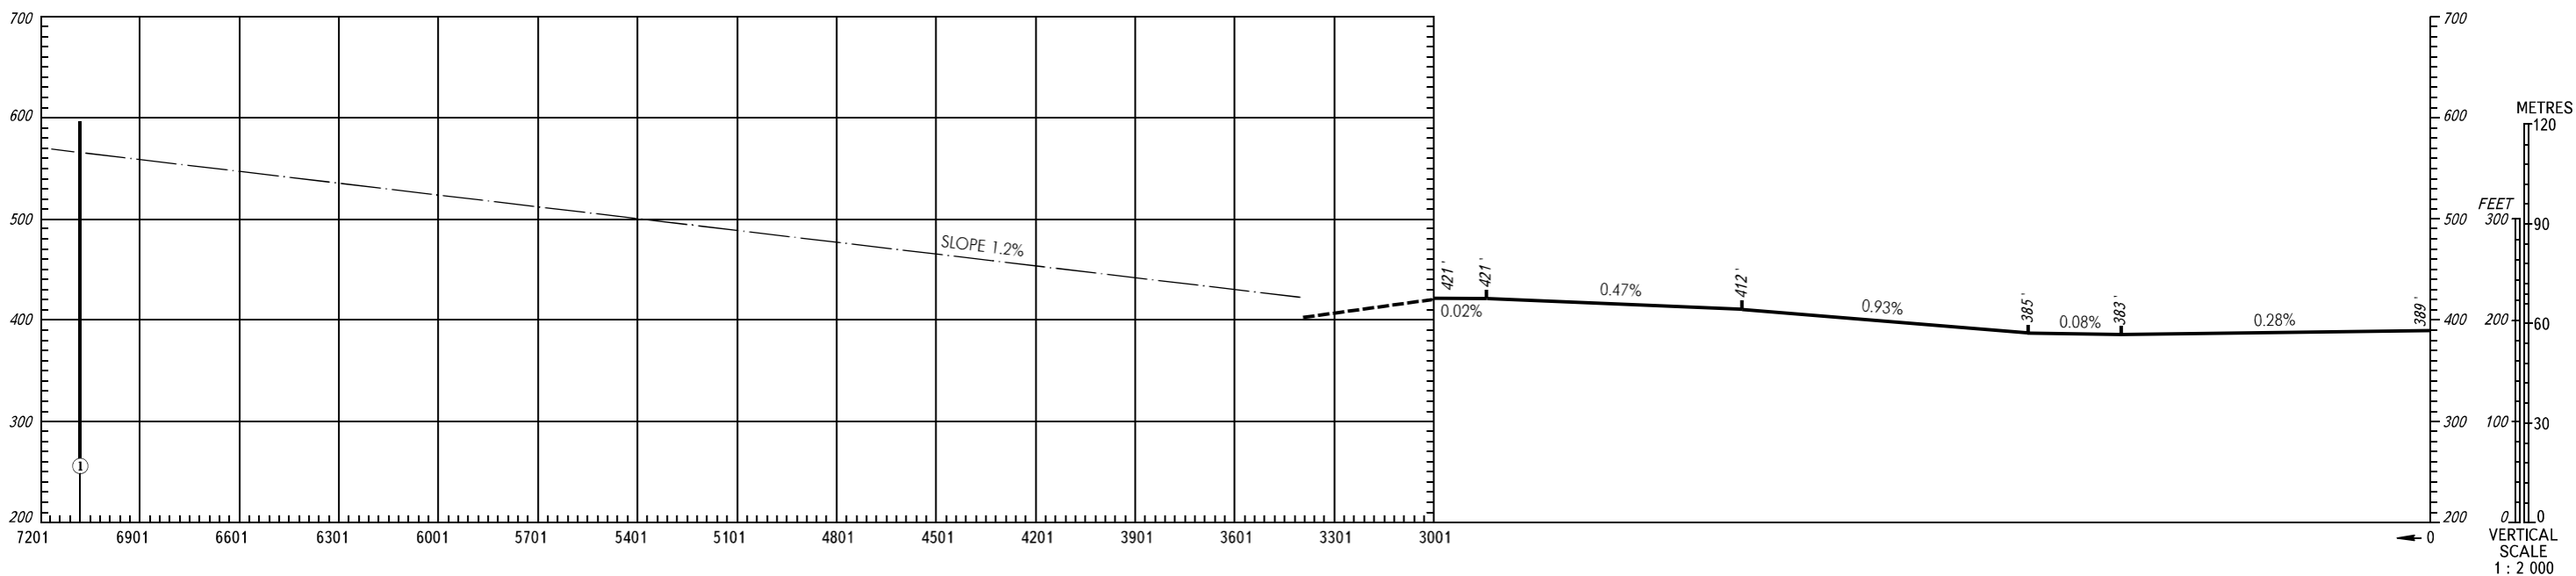

AERODROME OBSTACLE
CHART - ICAO

TYPE **A** (OPERATING LIMITATIONS)

DIMENSIONS IN METRES, ELEVATIONS IN FEET

SAMARA, RUSSIA
KURUMOCH
RWY 33

MAGNETIC VARIATION 12°E 2016

DECLARED DISTANCES	
	RWY 33
TAKE-OFF RUN AVAILABLE	3001
TAKE-OFF DISTANCE AVAILABLE	3401
ACCELERATE-STOP DISTANCE AVAILABLE	3001
LANDING DISTANCE AVAILABLE	3001

LEGEND	
IDENTIFICATION NUMBER	①
MAST	●