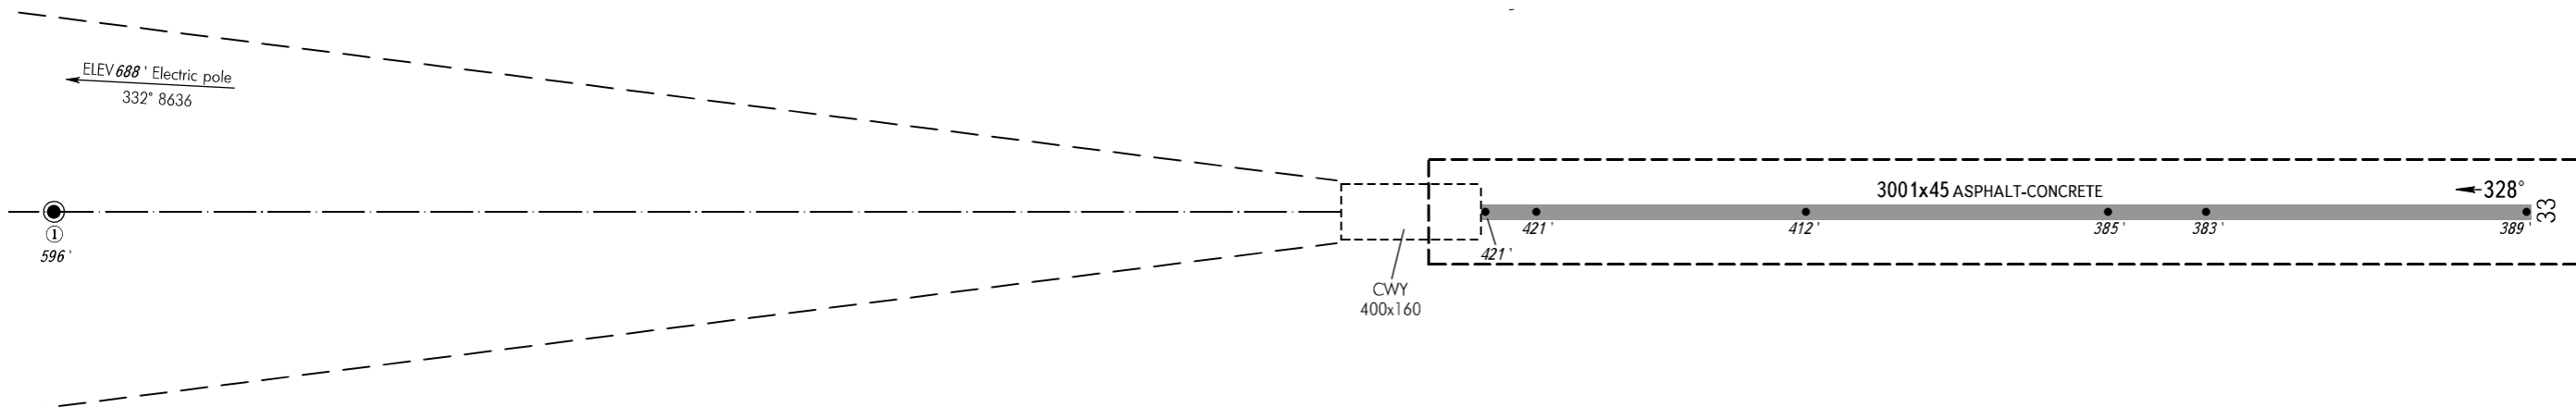

AERODROME OBSTACLE
CHART - ICAO

TYPE **A** (OPERATING LIMITATIONS)

DIMENSIONS IN METRES, ELEVATIONS IN FEET

SAMARA, RUSSIA
KURUMOCH
RWY 33

MAGNETIC VARIATION 12°E 2016

DECLARED DISTANCES	
	RWY 33
TAKE-OFF RUN AVAILABLE	3001
TAKE-OFF DISTANCE AVAILABLE	3401
ACCELERATE-STOP DISTANCE AVAILABLE	3001
LANDING DISTANCE AVAILABLE	3001