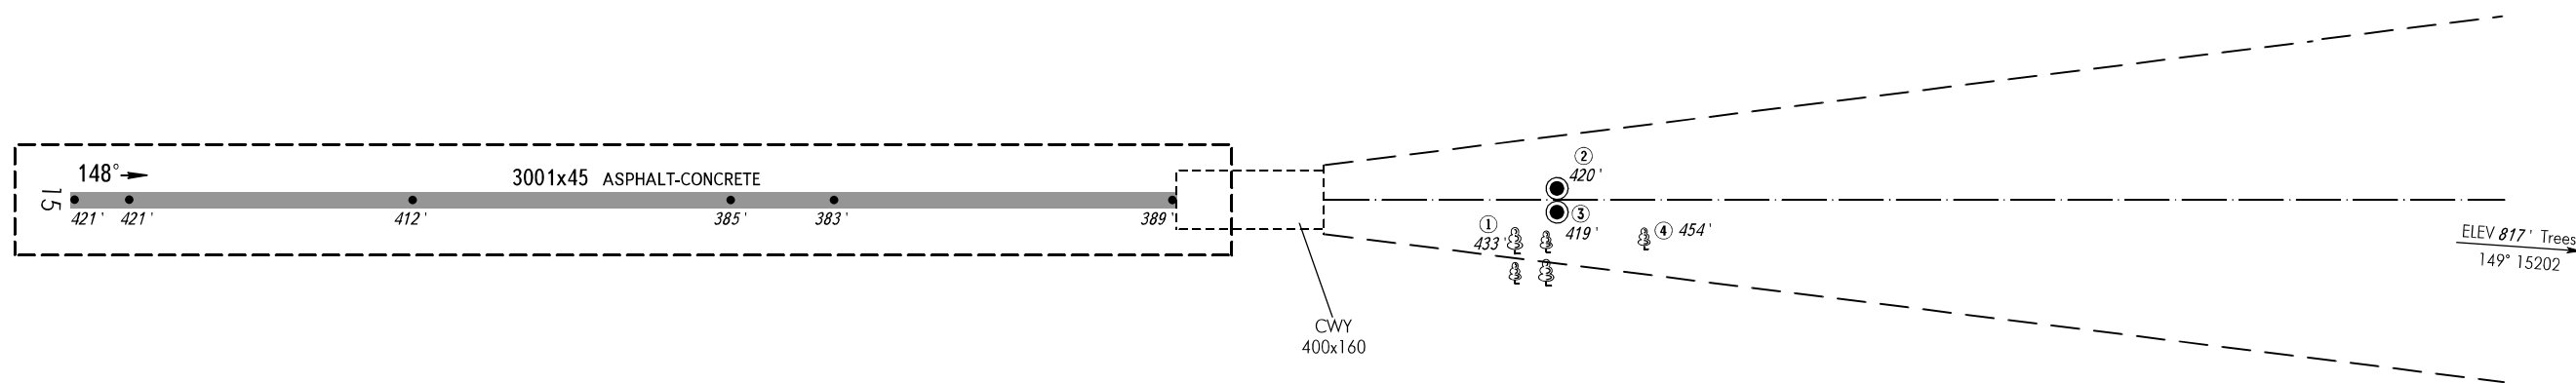

AERODROME OBSTACLE  
CHART - ICAO

TYPE **A** (OPERATING LIMITATIONS)

DIMENSIONS IN METRES, ELEVATIONS IN FEET

**SAMARA, RUSSIA**  
KURUMOCH  
RWY 15

MAGNETIC VARIATION 12°E 2016

DECLARED DISTANCES	
RWY 15	
3001	TAKE-OFF RUN AVAILABLE
3401	TAKE-OFF DISTANCE AVAILABLE
3001	ACCELERATE-STOP DISTANCE AVAILABLE
3001	LANDING DISTANCE AVAILABLE