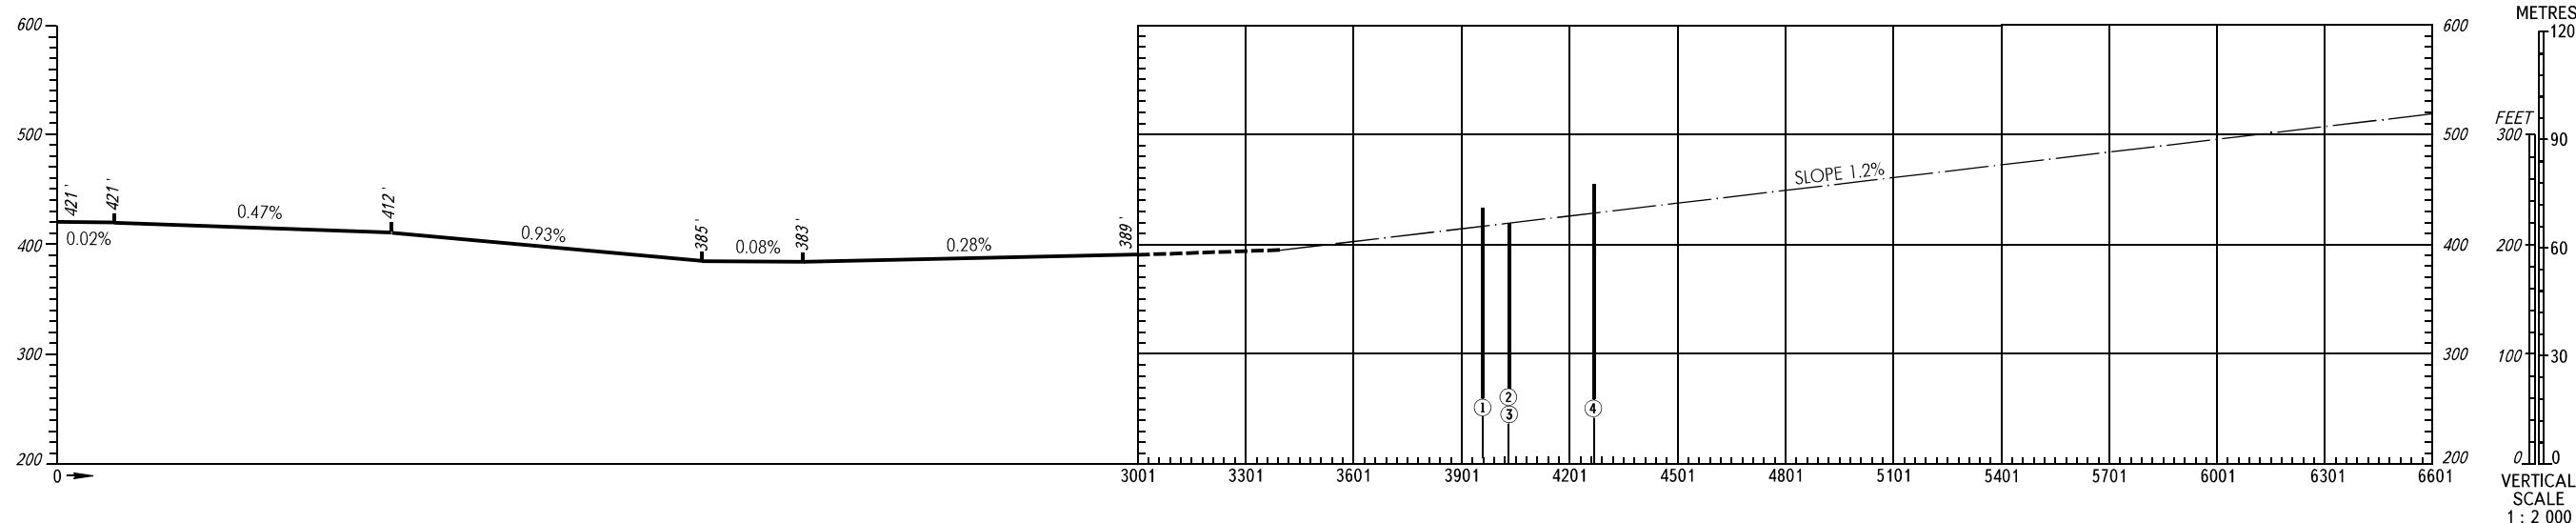

AERODROME OBSTACLE  
CHART - ICAO

TYPE **A** (OPERATING LIMITATIONS)

DIMENSIONS IN METRES, ELEVATIONS IN FEET

**SAMARA, RUSSIA**  
KURUMOCH  
RWY 15

MAGNETIC VARIATION 12°E 2016

DECLARED DISTANCES	
RWY 15	
3001	TAKE-OFF RUN AVAILABLE
3401	TAKE-OFF DISTANCE AVAILABLE
3001	ACCELERATE-STOP DISTANCE AVAILABLE
3001	LANDING DISTANCE AVAILABLE