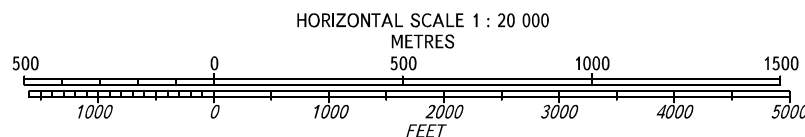

AERODROME OBSTACLE  
CHART - ICAO

TYPE **A** (OPERATING LIMITATIONS)

DIMENSIONS IN METRES, ELEVATIONS IN FEET

**SAMARA, RUSSIA**  
KURUMOCH  
RWY 15

MAGNETIC VARIATION 12°E 2016

DECLARED DISTANCES	
RWY 15	
3001	TAKE-OFF RUN AVAILABLE
3401	TAKE-OFF DISTANCE AVAILABLE
3001	ACCELERATE-STOP DISTANCE AVAILABLE
3001	LANDING DISTANCE AVAILABLE