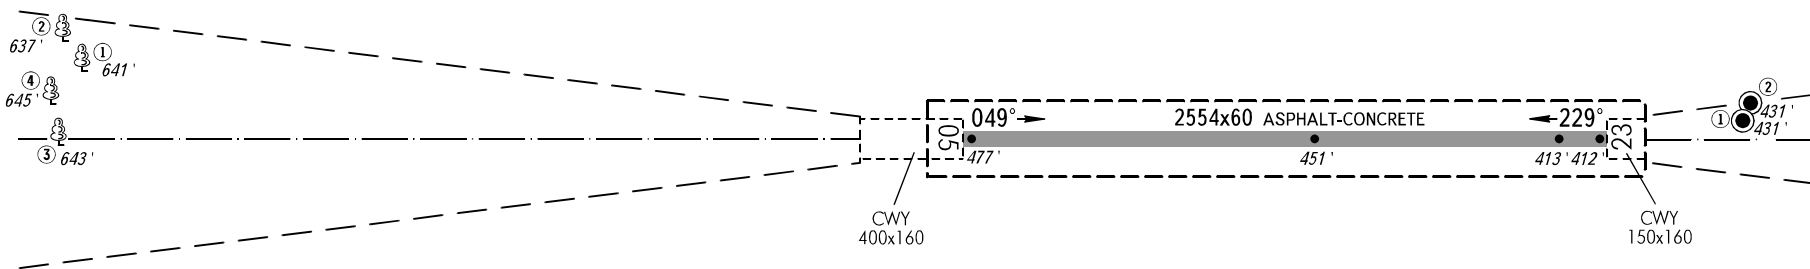

AERODROME OBSTACLE CHART - ICAO

TYPE **A** (OPERATING LIMITATIONS)

DIMENSIONS IN METRES, ELEVATIONS IN *FEET*

SAMARA, RUSSIA
KURUMOCH
RWY 05/23

MAGNETIC VARIATION 12°E 2016

DECLARED DISTANCES			
RWY 05		RWY 23	
2554	TAKE-OFF RUN AVAILABLE	2554	
2704	TAKE-OFF DISTANCE AVAILABLE	2954	
2554	ACCELERATE-STOP DISTANCE AVAILABLE	2554	
2554	LANDING DISTANCE AVAILABLE	2554	

LEGEND	
IDENTIFICATION NUMBER	①
ANTENNA, POST	●
TREE	🌳