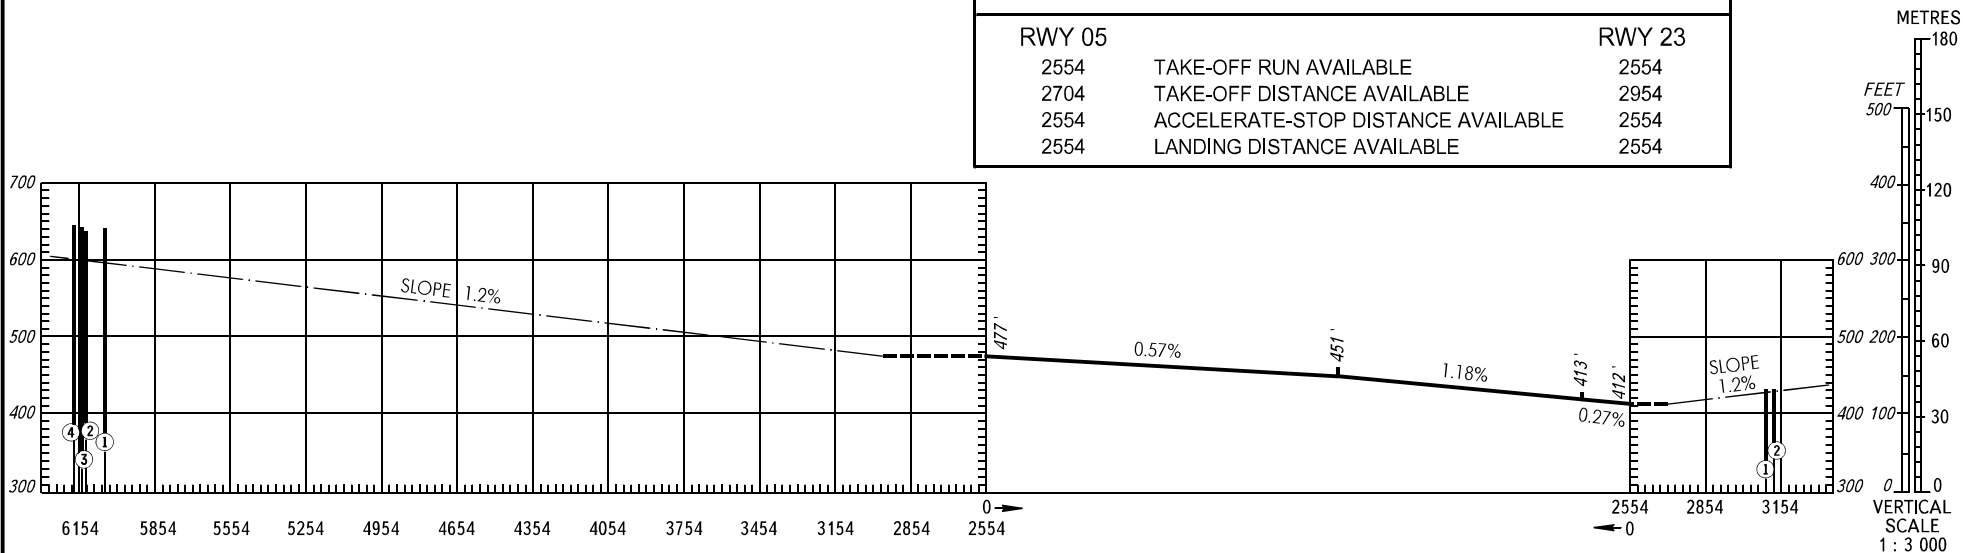

AERODROME OBSTACLE CHART - ICAO

TYPE **A** (OPERATING LIMITATIONS)

DIMENSIONS IN METRES, ELEVATIONS IN *FEET*

SAMARA, RUSSIA
KURUMOCH
RWY 05/23

MAGNETIC VARIATION 12°E 2016

DECLARED DISTANCES			
RWY 05		RWY 23	
2554	TAKE-OFF RUN AVAILABLE	2554	
2704	TAKE-OFF DISTANCE AVAILABLE	2954	
2554	ACCELERATE-STOP DISTANCE AVAILABLE	2554	
2554	LANDING DISTANCE AVAILABLE	2554	

LEGEND	
IDENTIFICATION NUMBER	①
ANTENNA, POST	●
TREE	🌳