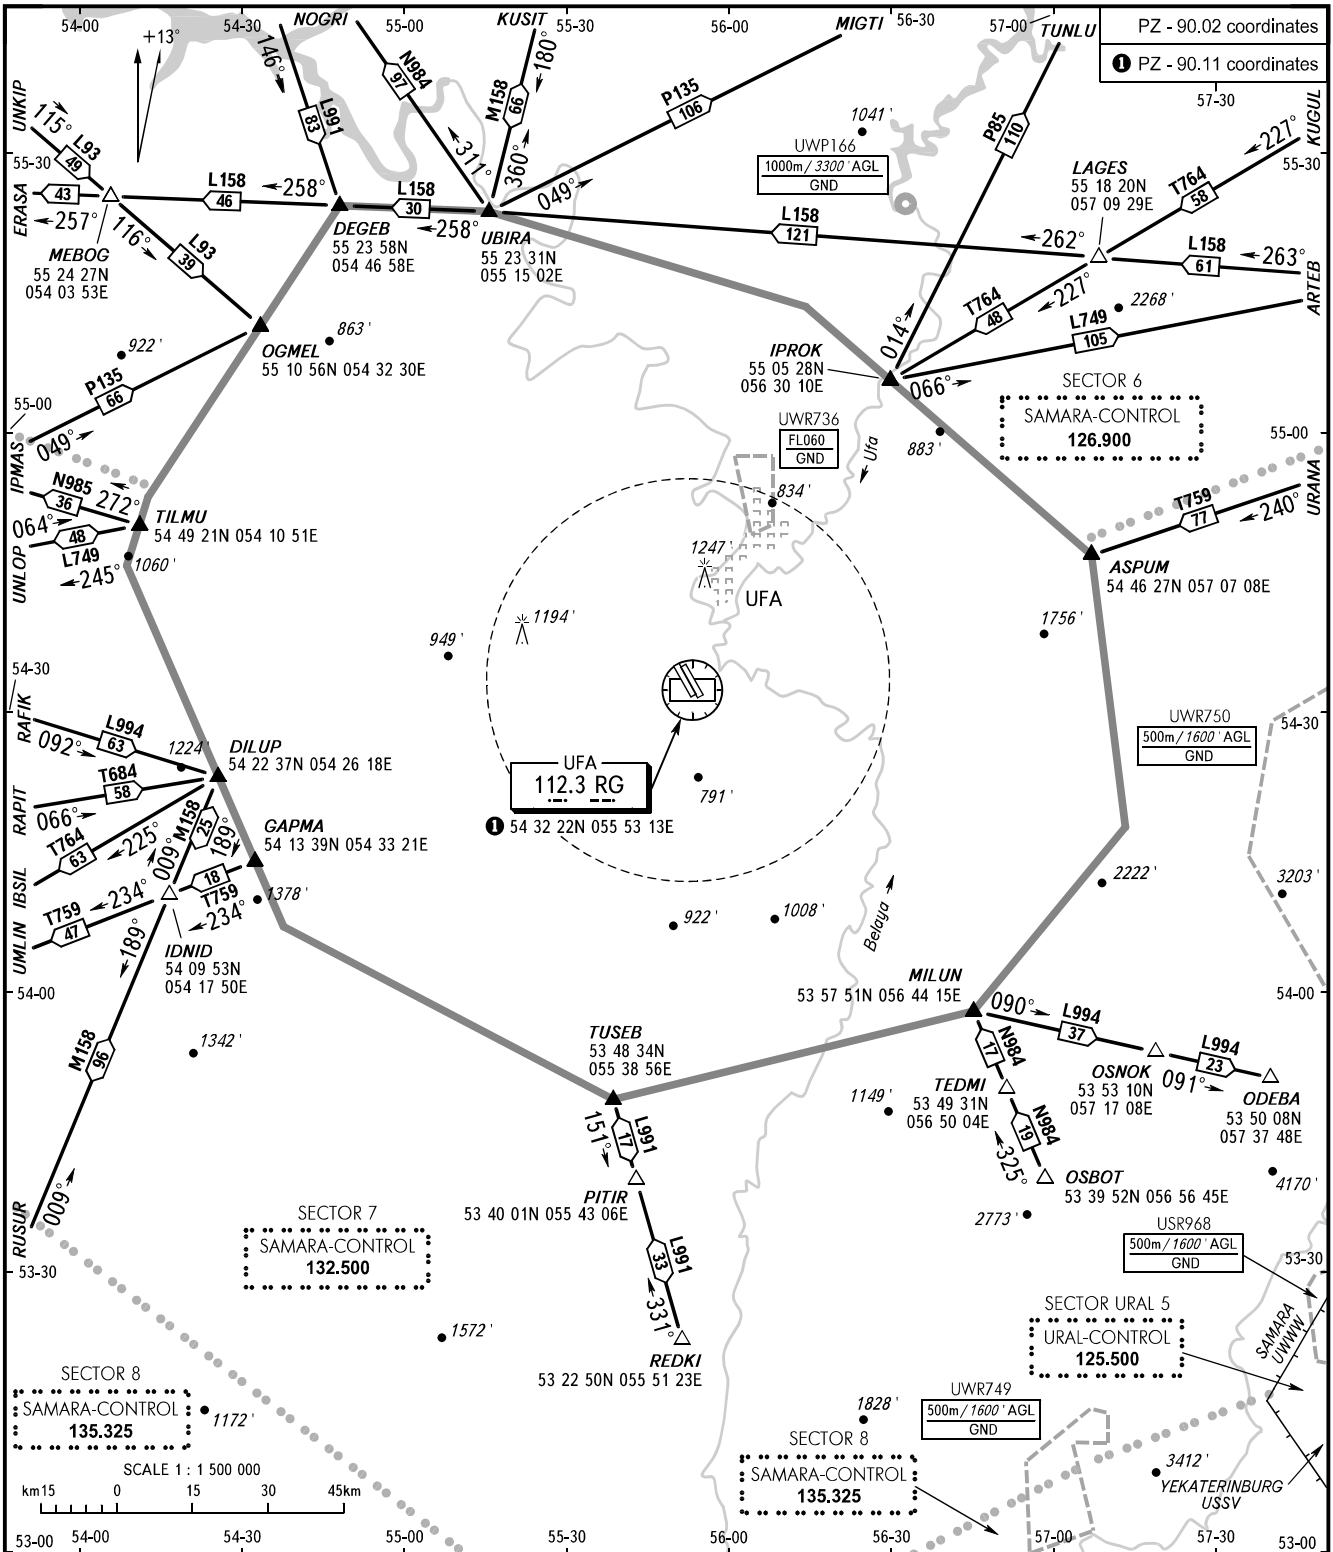

AREA CHART - ICAO

ARRIVAL, DEPARTURE
AND TRANSIT ROUTES

UFA, RUSSIA

UFA

APPROACH RADAR	126.000
RADAR	120.900

BEARINGS AND TRACKS ARE MAGNETIC
ALTITUDES AND ELEVATIONS IN FEET
DISTANCES IN KILOMETRES

CHANGE: UW736