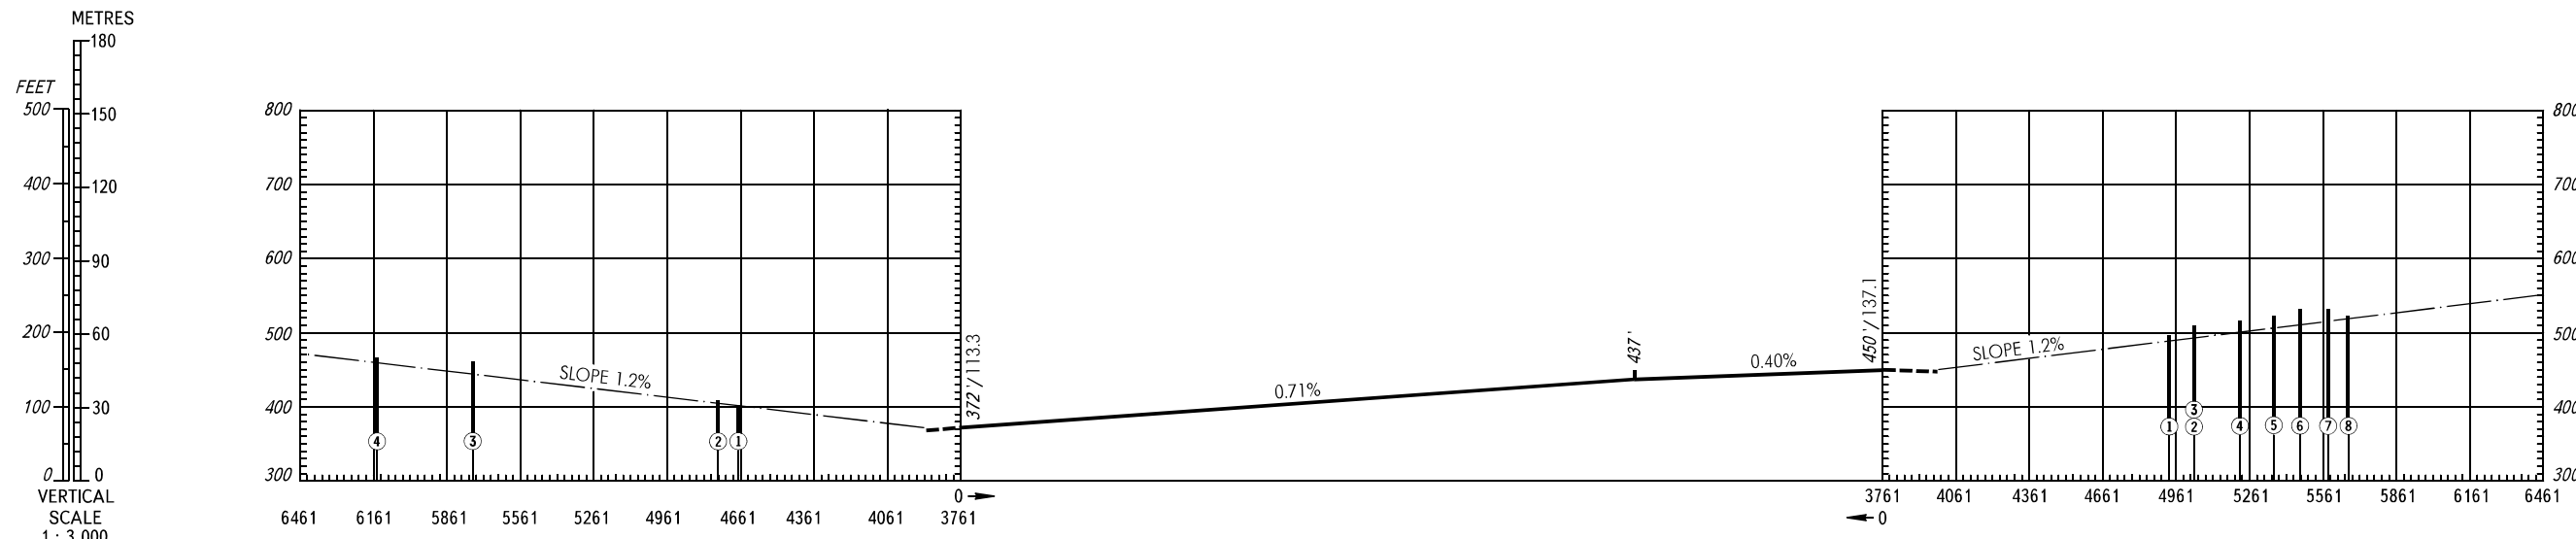

AERODROME OBSTACLE
CHART - ICAO

TYPE **A** (OPERATING LIMITATIONS)

DIMENSIONS IN METRES, ELEVATIONS IN *FEET* AND METRES

UFA, RUSSIA
UFA
RWY 14R/32L

MAGNETIC VARIATION **13°E** 2021

DECLARED DISTANCES		
RWY 14R		RWY 32L
3761	TAKE-OFF RUN AVAILABLE	3761
3911	TAKE-OFF DISTANCE AVAILABLE	3911
3761	ACCELERATE-STOP DISTANCE AVAILABLE	3761
3761	LANDING DISTANCE AVAILABLE	3761