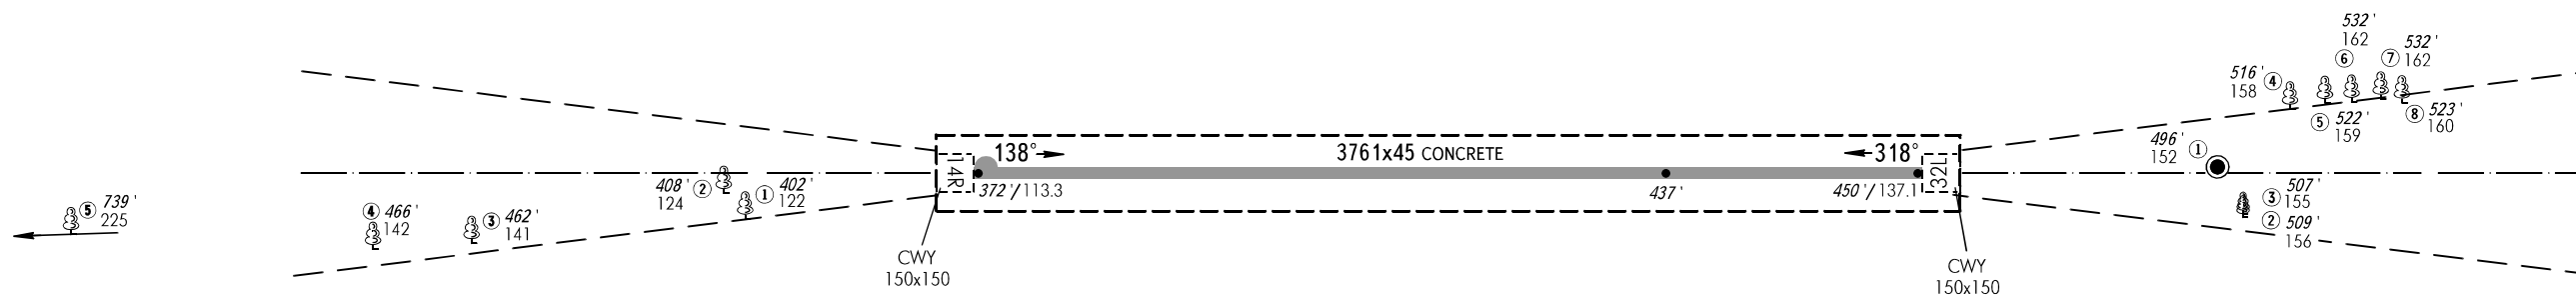

AERODROME OBSTACLE
CHART - ICAO

TYPE **A** (OPERATING LIMITATIONS)

DIMENSIONS IN METRES, ELEVATIONS IN *FEET* AND METRES

UFA, RUSSIA
UFA
RWY 14R/32L

MAGNETIC VARIATION **13°E** 2021

DECLARED DISTANCES		
RWY 14R		RWY 32L
3761	TAKE-OFF RUN AVAILABLE	3761
3911	TAKE-OFF DISTANCE AVAILABLE	3911
3761	ACCELERATE-STOP DISTANCE AVAILABLE	3761
3761	LANDING DISTANCE AVAILABLE	3761

LEGEND	
IDENTIFICATION NUMBER	①
FOREST	🌲
ANTENNA, MAST	●