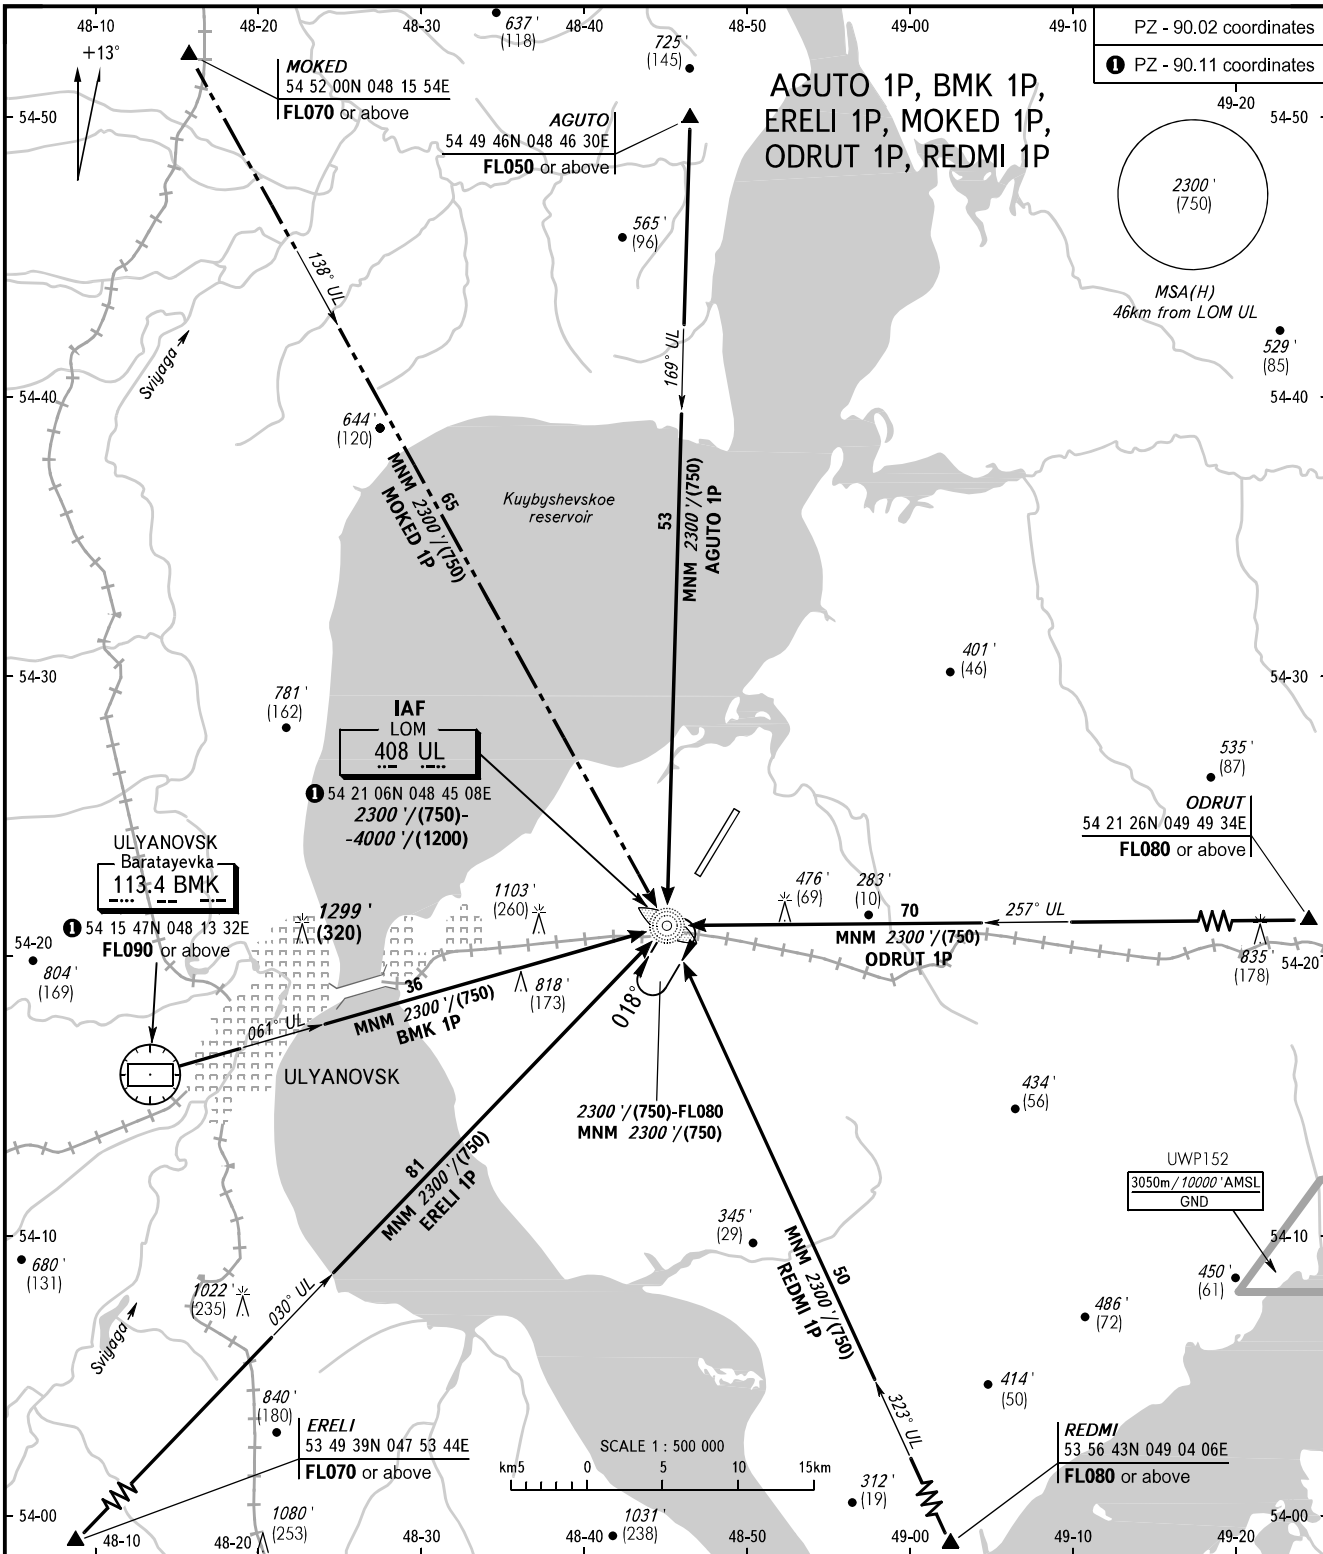

STANDARD ARRIVAL CHART  
INSTRUMENT (STAR) - ICAO

ULYANOVSK, RUSSIA  
VOSTOCHNY  
RWY 02

TRANSITION  
LEVEL : ②

CHANGE: New chart