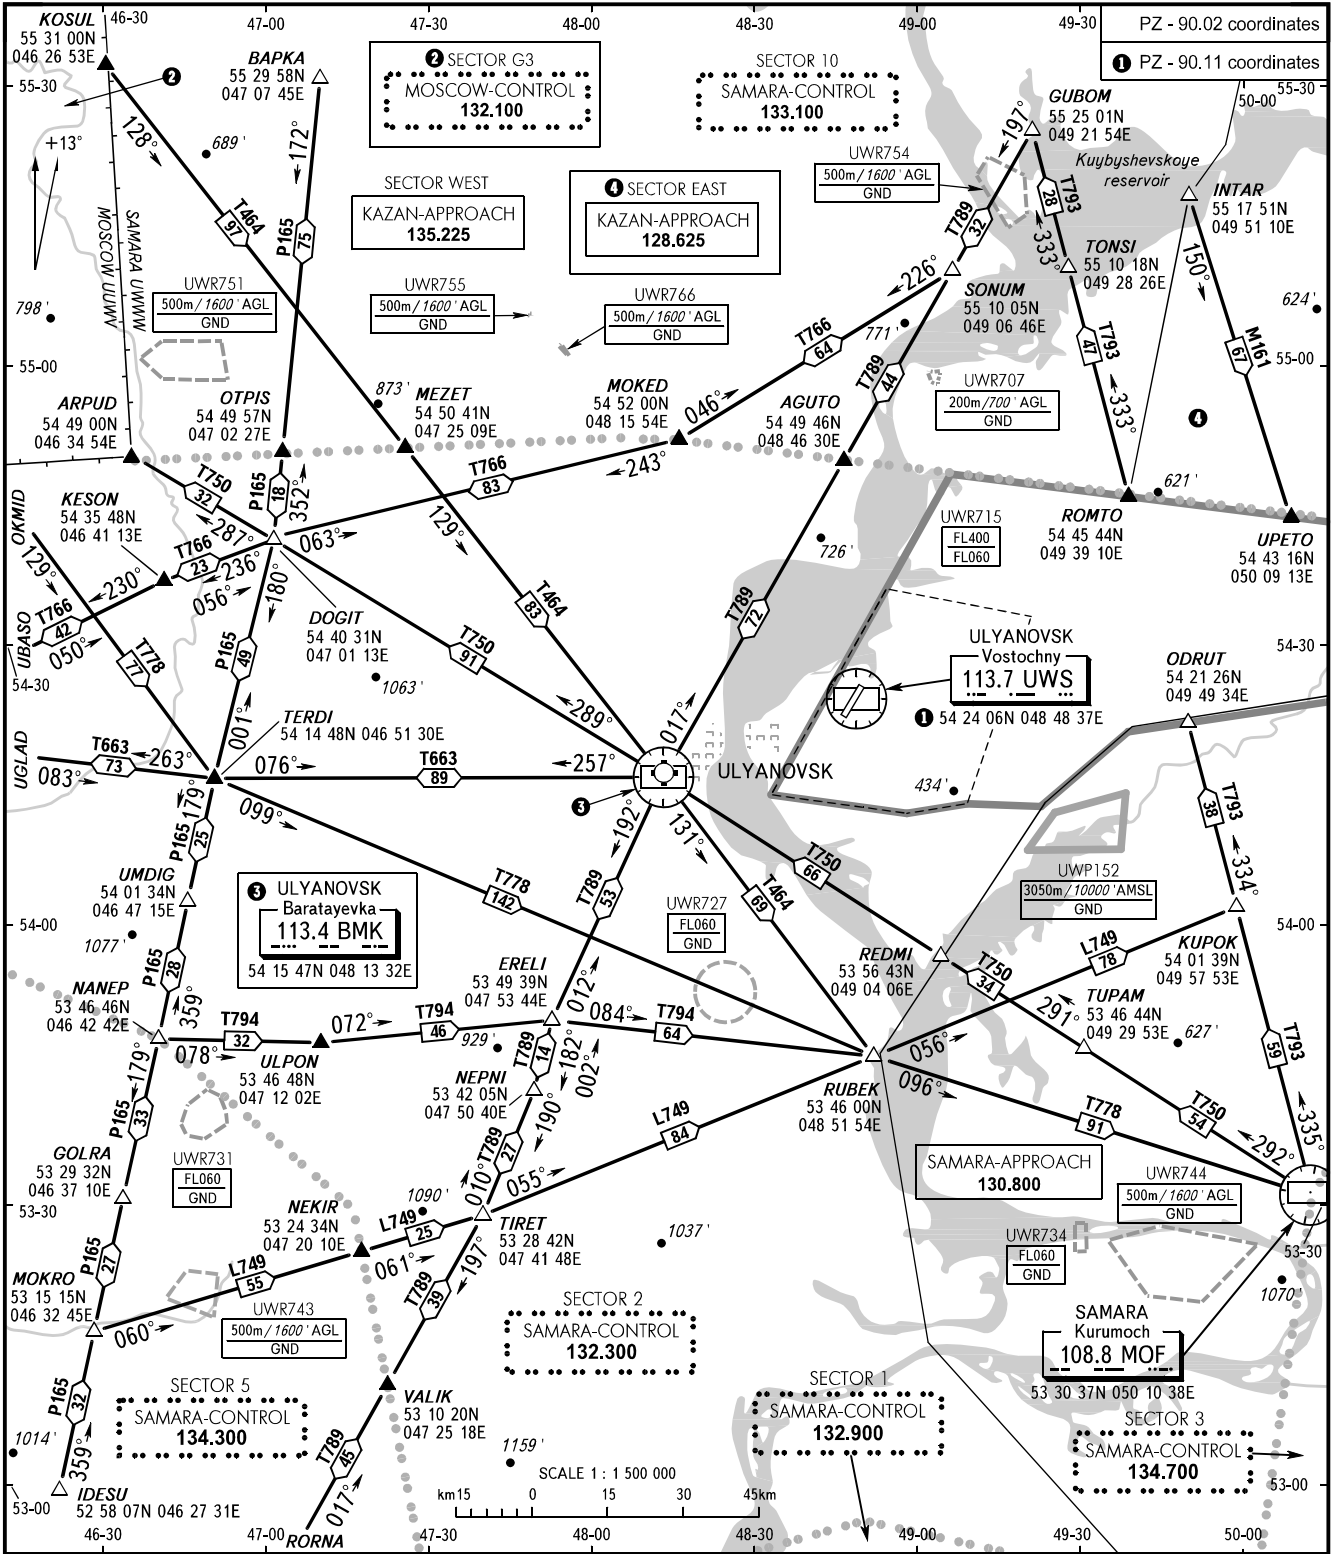

AREA CHART - ICAO

ARRIVAL, DEPARTURE  
AND TRANSIT ROUTES

ULYANOVSK, RUSSIA

VOSTOCHNY

VOSTOCHNY TOWER 124.200

BEARINGS AND TRACKS ARE MAGNETIC  
ALTITUDES AND ELEVATIONS IN FEET  
DISTANCES IN KILOMETRES

CHANGE: DVORDME MOF