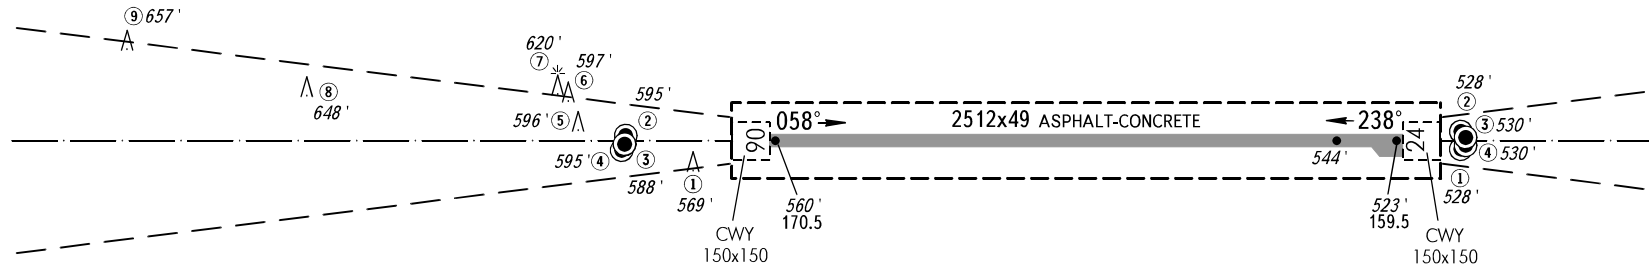

AERODROME OBSTACLE CHART - ICAO

TYPE **A** (OPERATING LIMITATIONS)

DIMENSIONS IN METRES, ELEVATIONS IN *FEET* AND METRES

CHEBOKSARY, RUSSIA
CHEBOKSARY
RWY 06/24

MAGNETIC VARIATION **14°E (2022)**

DECLARED DISTANCES		
RWY 06		RWY 24
2512	TAKE-OFF RUN AVAILABLE	2512
2662	TAKE-OFF DISTANCE AVAILABLE	2662
2512	ACCELERATE-STOP DISTANCE AVAILABLE	2512
2512	LANDING DISTANCE AVAILABLE	2512

LEGEND

IDENTIFICATION NUMBER	①
LOC	●
LIGHT POLE	⋆
AERODROME SIGN, CHIMNEY, DIGITAL RADIO SYSTEM	∧
MOTOR VEHICLE ON THE ROAD	∧