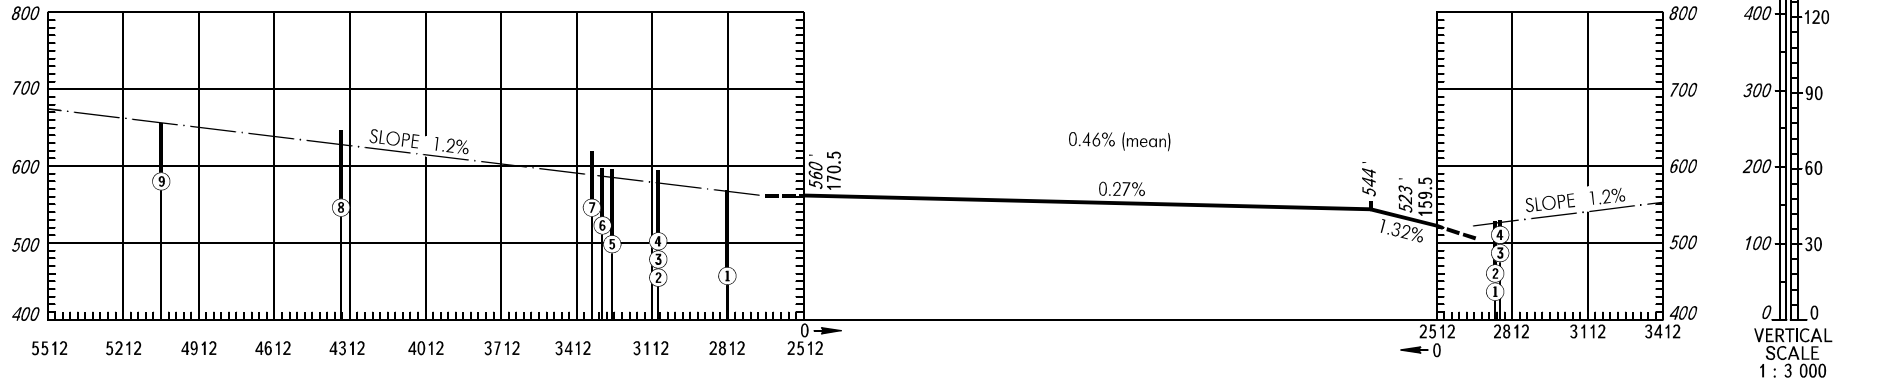

AERODROME OBSTACLE CHART - ICAO

TYPE **A** (OPERATING LIMITATIONS)

DIMENSIONS IN METRES, ELEVATIONS IN *FEET* AND METRES

CHEBOKSARY, RUSSIA
CHEBOKSARY
RWY 06/24

MAGNETIC VARIATION **14°E (2022)**

DECLARED DISTANCES		
RWY 06		RWY 24
2512	TAKE-OFF RUN AVAILABLE	2512
2662	TAKE-OFF DISTANCE AVAILABLE	2662
2512	ACCELERATE-STOP DISTANCE AVAILABLE	2512
2512	LANDING DISTANCE AVAILABLE	2512

LEGEND

IDENTIFICATION NUMBER	①
LOC	●
LIGHT POLE	⋆
AERODROME SIGN, CHIMNEY, DIGITAL RADIO SYSTEM	∧
MOTOR VEHICLE ON THE ROAD	∧