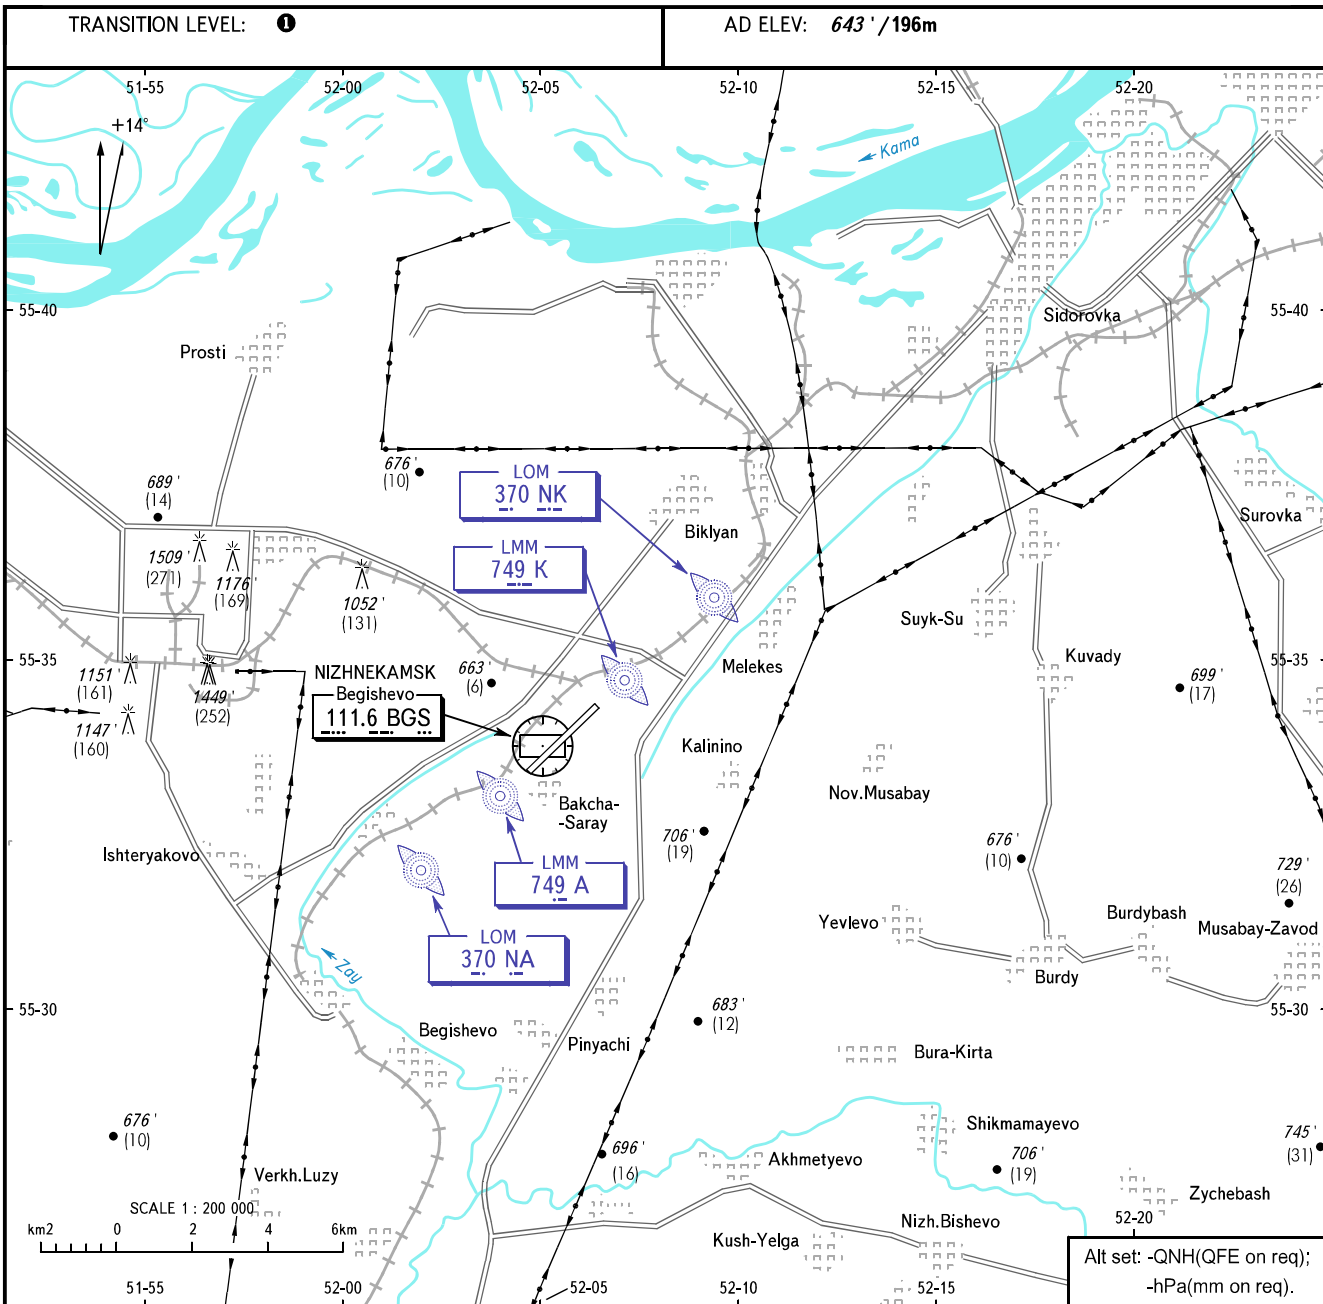

VISUAL
APPROACH
CHART - ICAO

RADAR	127.900
TOWER	127.900
START	121.200

NIZHNEKAMSK, RUSSIA
BEGISHEVO
RWY 03/21

- 1** TRANSITION LEVEL:
- FL040 when QNH is 1013 hPa (760mm mercury column) or above;
 - FL050 when QNH is 977 hPa (733mm mercury column) or above, but less than 1013 hPa (760mm mercury column);
 - FL060 when QNH is less than 977 hPa (733mm mercury column).

WARNING
Visual manoeuvring in sector 228° - 018° is PROHIBITED.

CHANGE: Heading, OBST