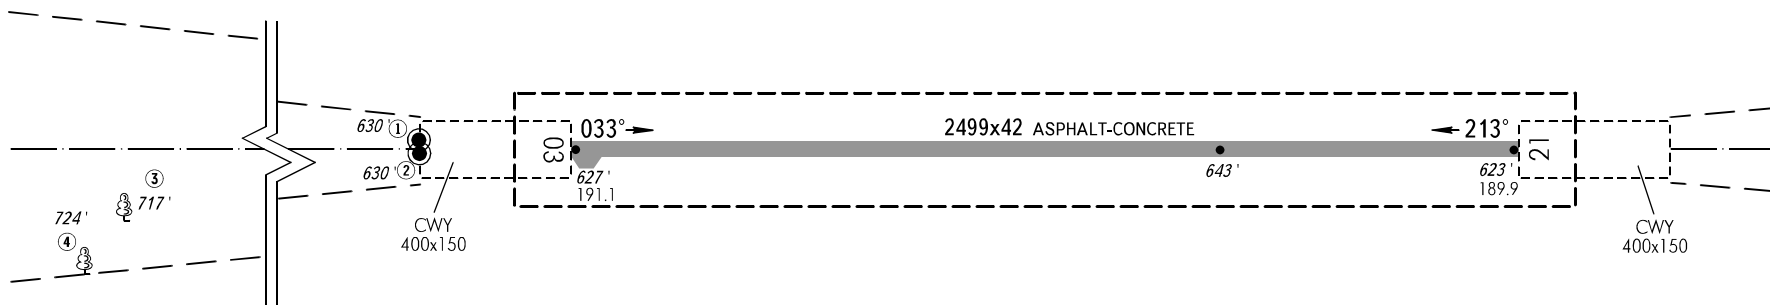

AERODROME OBSTACLE CHART - ICAO

TYPE **A** (OPERATING LIMITATIONS)

DIMENSIONS IN METRES, ELEVATIONS IN *FEET* AND METRES

NIZHNEKAMSK, RUSSIA
BEGISHEVO
RWY 03/21

MAGNETIC VARIATION **14°E (2020)**

DECLARED DISTANCES		
RWY 03		RWY 21
2499	TAKE-OFF RUN AVAILABLE	2499
2899	TAKE-OFF DISTANCE AVAILABLE	2899
2499	ACCELERATE-STOP DISTANCE AVAILABLE	2499
2499	LANDING DISTANCE AVAILABLE	2499