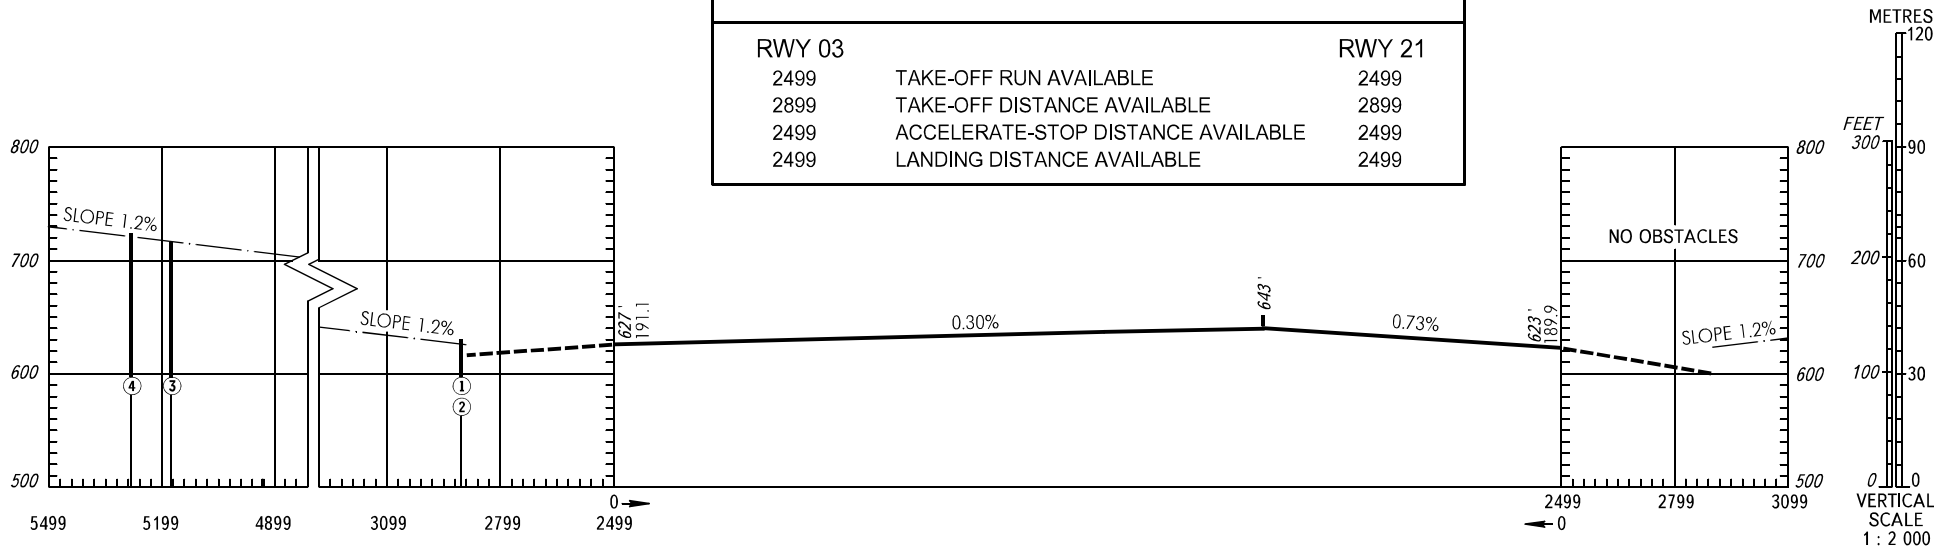

AERODROME OBSTACLE CHART - ICAO

TYPE **A** (OPERATING LIMITATIONS)

DIMENSIONS IN METRES, ELEVATIONS IN *FEET* AND METRES

NIZHNEKAMSK, RUSSIA
BEGISHEVO
RWY 03/21

MAGNETIC VARIATION **14°E (2020)**

DECLARED DISTANCES		
RWY 03		RWY 21
2499	TAKE-OFF RUN AVAILABLE	2499
2899	TAKE-OFF DISTANCE AVAILABLE	2899
2499	ACCELERATE-STOP DISTANCE AVAILABLE	2499
2499	LANDING DISTANCE AVAILABLE	2499

LEGEND

IDENTIFICATION NUMBER	①
ANTENNA	●
TREES	🌳