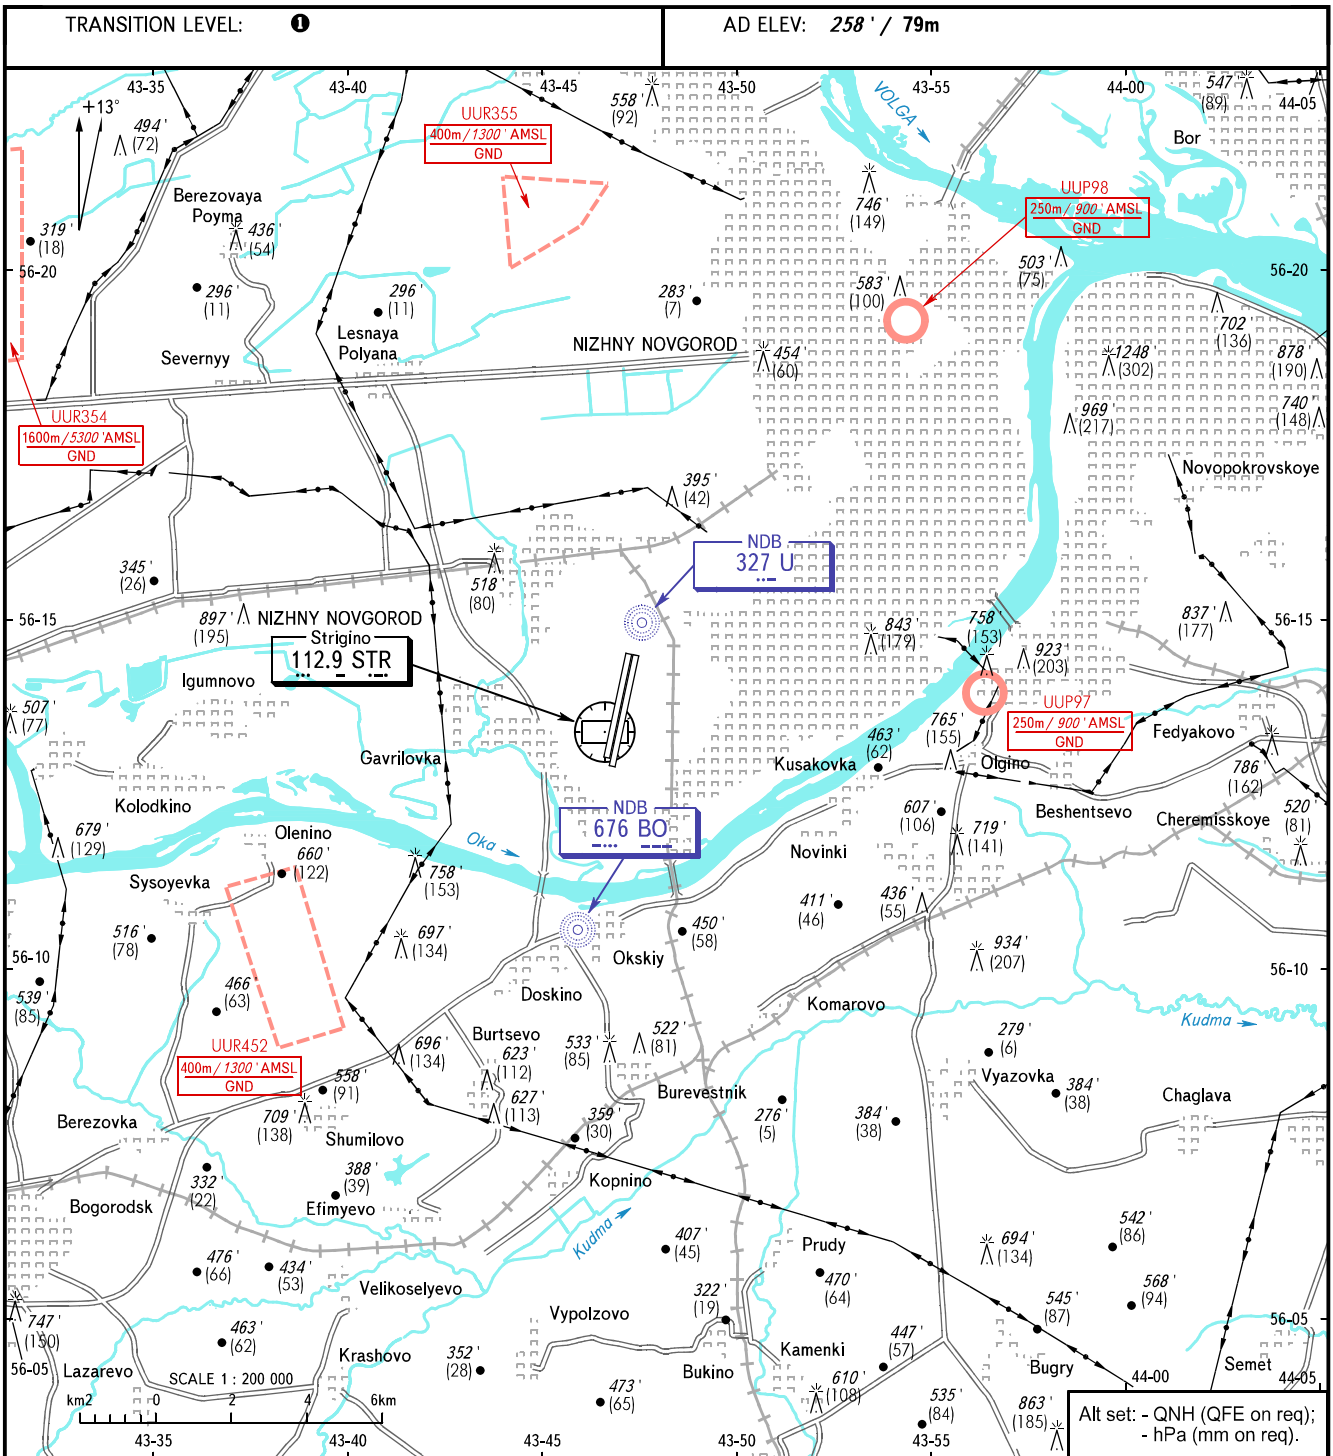

VISUAL
APPROACH
CHART - ICAO

NIZHNY RADAR	120.800
NIZHNY TOWER	120.400

NIZHNY NOVGOROD, RUSSIA
STRIGINO
RWY 18L/36R

1 TRANSITION LEVEL:
 - FL060 when QNH is 1013 hPa (760mm mercury column) or above;
 - FL070 when QNH is 977 hPa (733mm mercury column) or above,
 but less than 1013 hPa (760mm mercury column);
 - FL080 when QNH is less than 977 hPa (733mm mercury column).

CHANGE: New chart