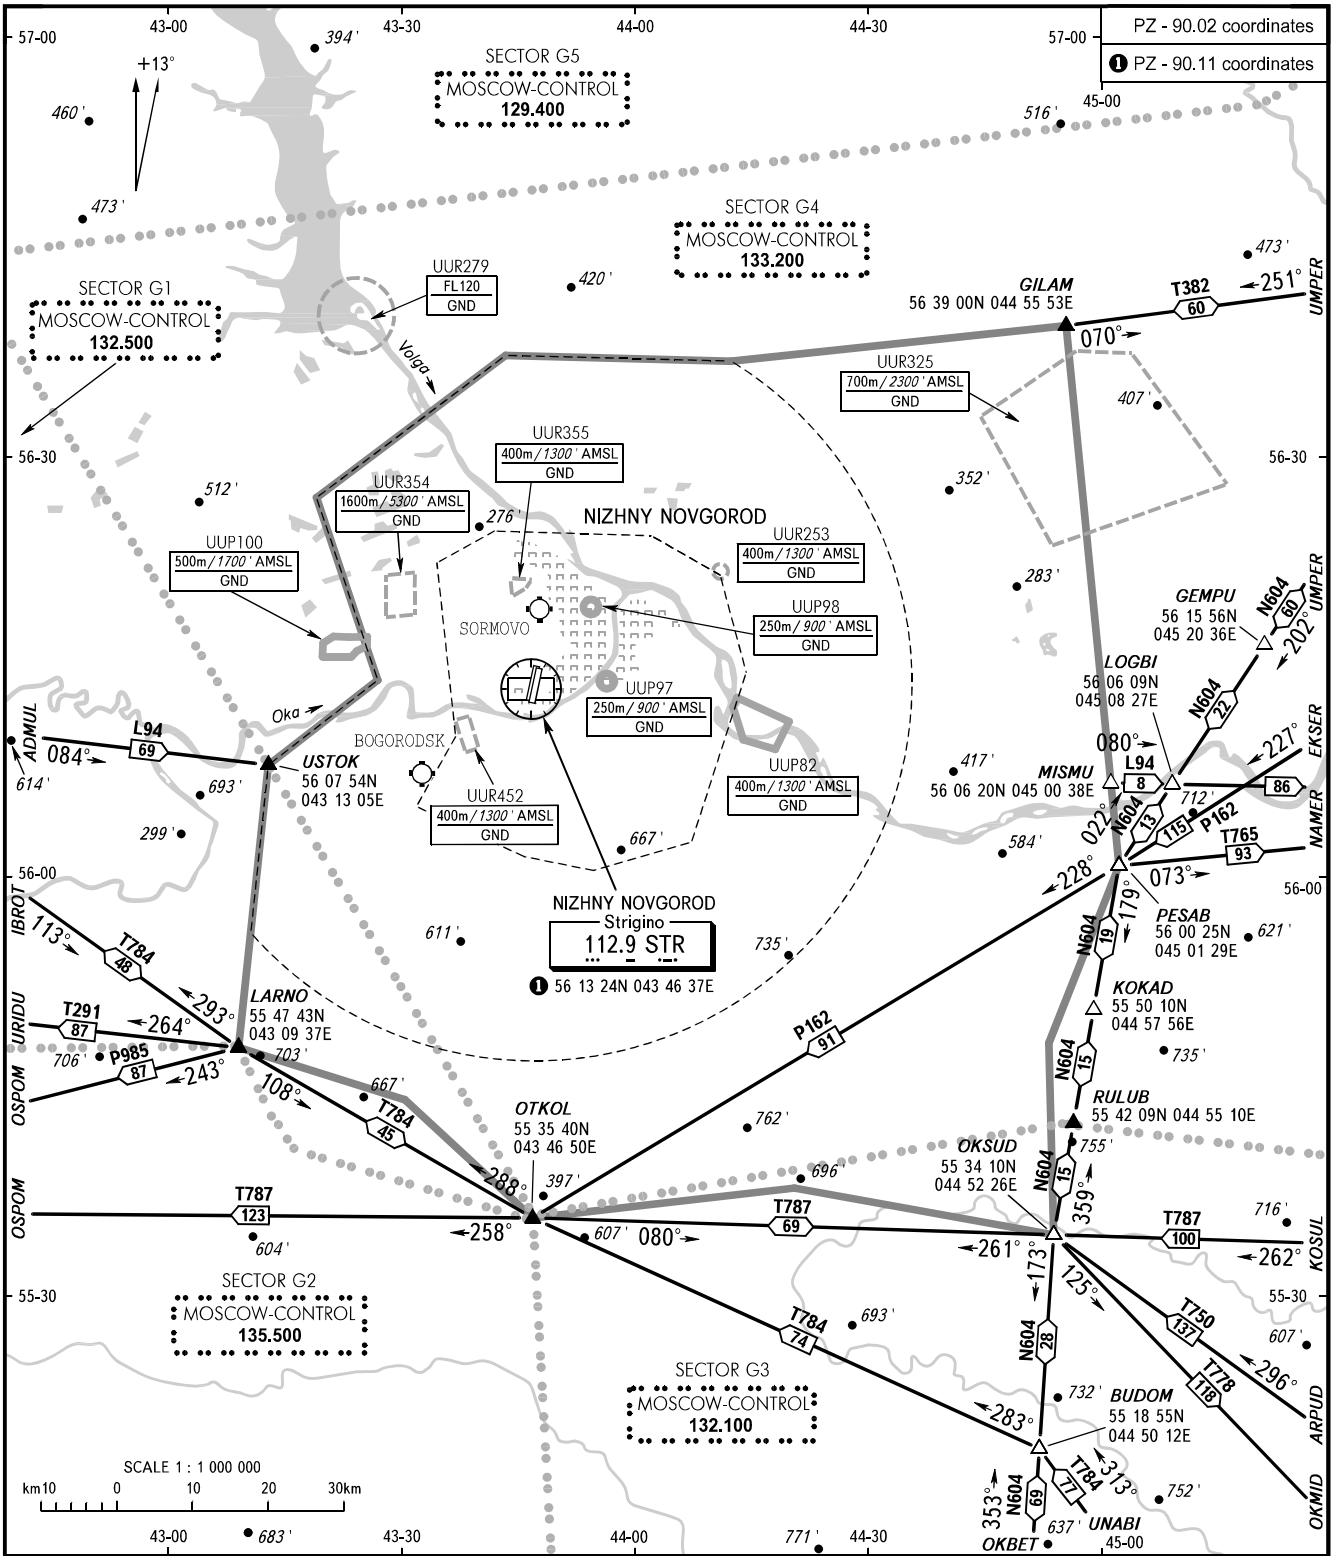

AREA CHART - ICAO

ARRIVAL, DEPARTURE
AND TRANSIT ROUTES

NIZHNY NOVGOROD, RUSSIA

STRIGINO

NIZHNY APPROACH **124.700**
NIZHNY RADAR **120.800**
NIZHNY TOWER **120.400**

BEARINGS AND TRACKS ARE MAGNETIC
ALTITUDES AND ELEVATIONS IN FEET
DISTANCES IN KILOMETRES

CHANGE: New chart