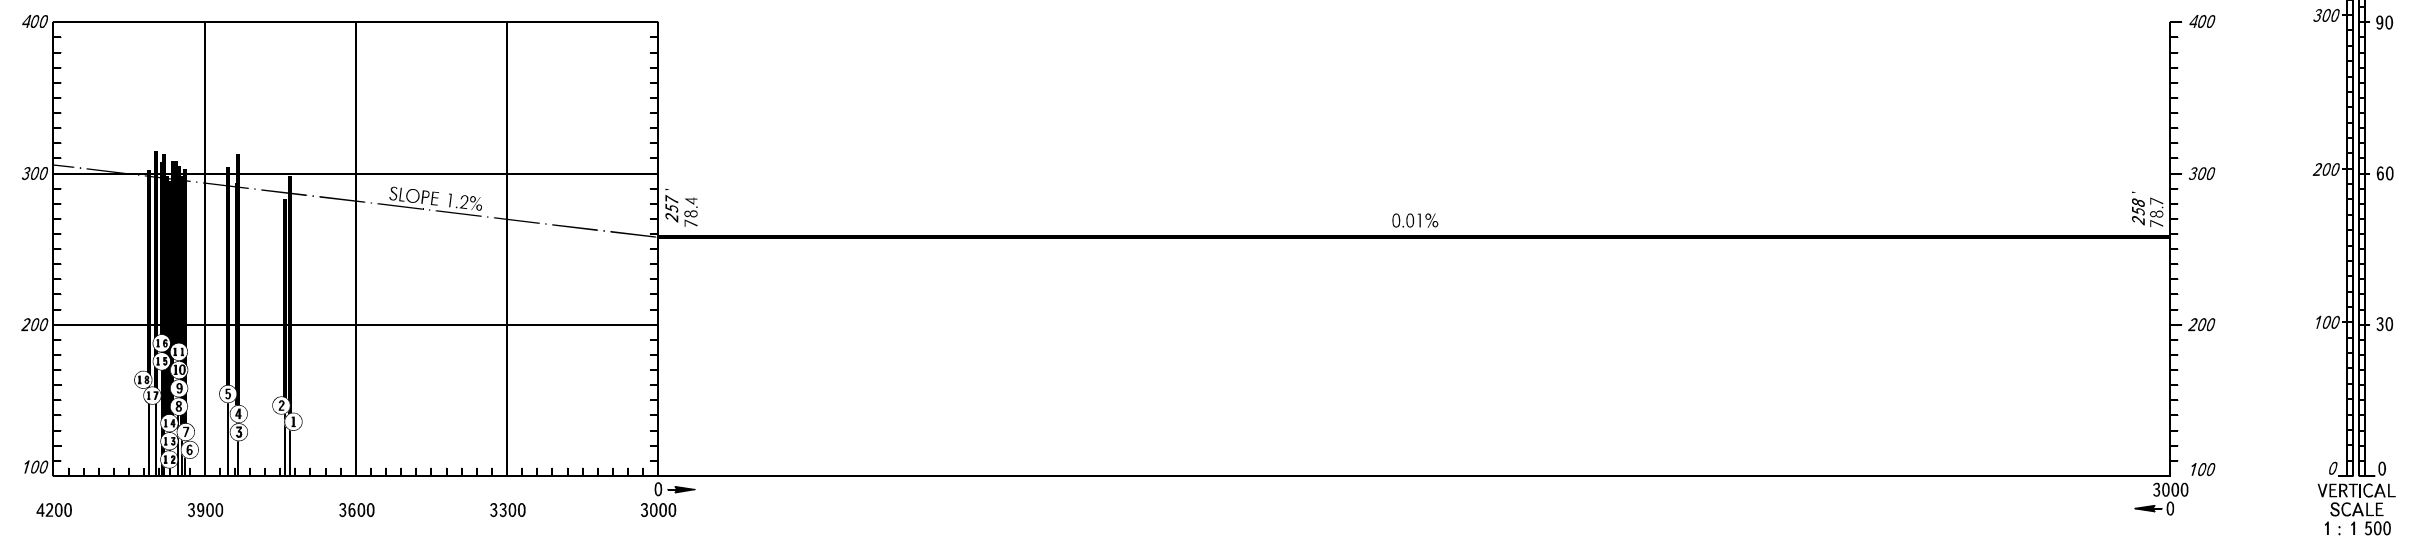

AERODROME OBSTACLE
CHART - ICAO

TYPE **A** (OPERATING LIMITATIONS)

DIMENSIONS IN METRES, ELEVATIONS IN *FEET* AND METRES

NIZHNY NOVGOROD, RUSSIA
STRIGINO
RWY 36R

MAGNETIC VARIATION 13°E

DECLARED DISTANCES	
	RWY 36R
TAKE-OFF RUN AVAILABLE	3000
TAKE-OFF DISTANCE AVAILABLE	3000
ACCELERATE-STOP DISTANCE AVAILABLE	3000
LANDING DISTANCE AVAILABLE	3000