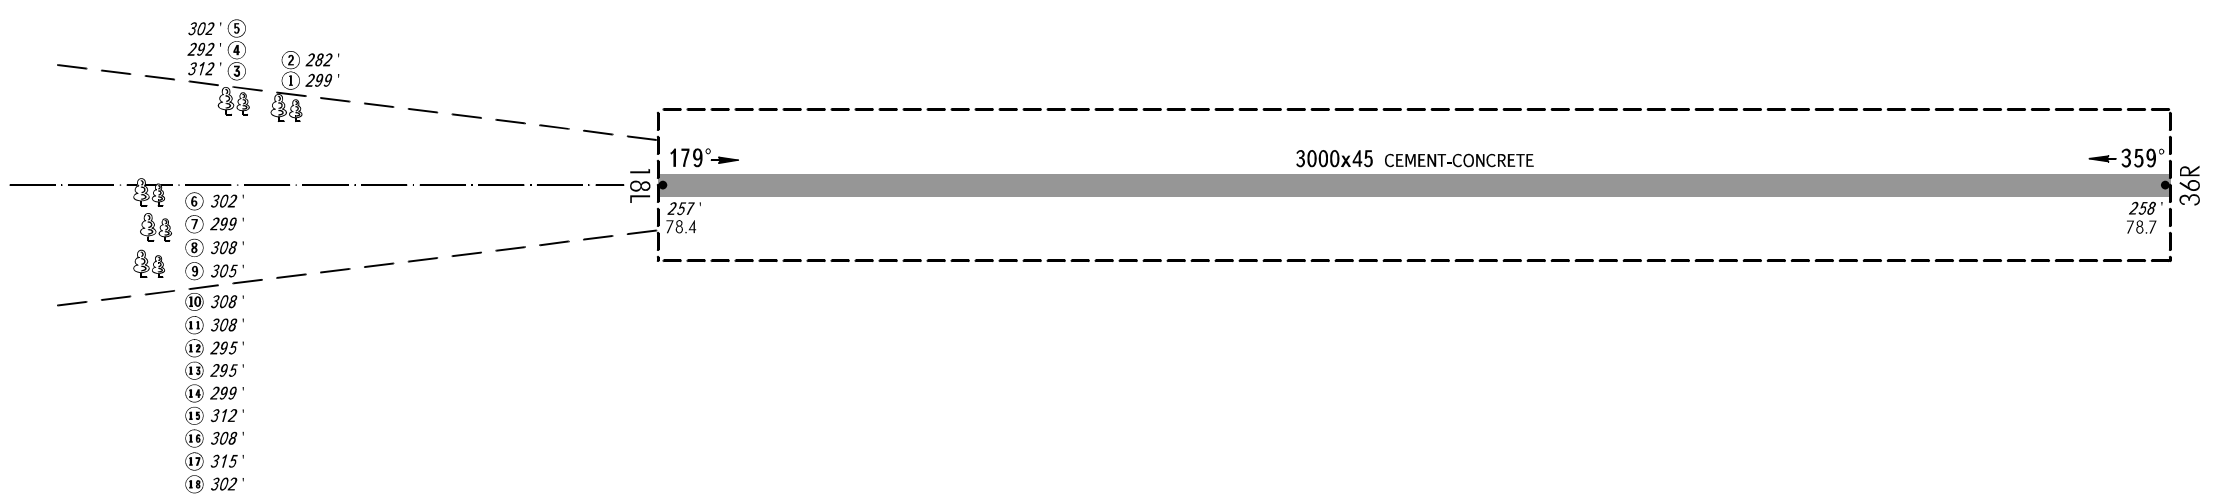

AERODROME OBSTACLE
CHART - ICAO

TYPE **A** (OPERATING LIMITATIONS)

DIMENSIONS IN METRES, ELEVATIONS IN *FEET* AND METRES

NIZHNY NOVGOROD, RUSSIA
STRIGINO
RWY 36R

MAGNETIC VARIATION 13°E

DECLARED DISTANCES	
	RWY 36R
TAKE-OFF RUN AVAILABLE	3000
TAKE-OFF DISTANCE AVAILABLE	3000
ACCELERATE-STOP DISTANCE AVAILABLE	3000
LANDING DISTANCE AVAILABLE	3000