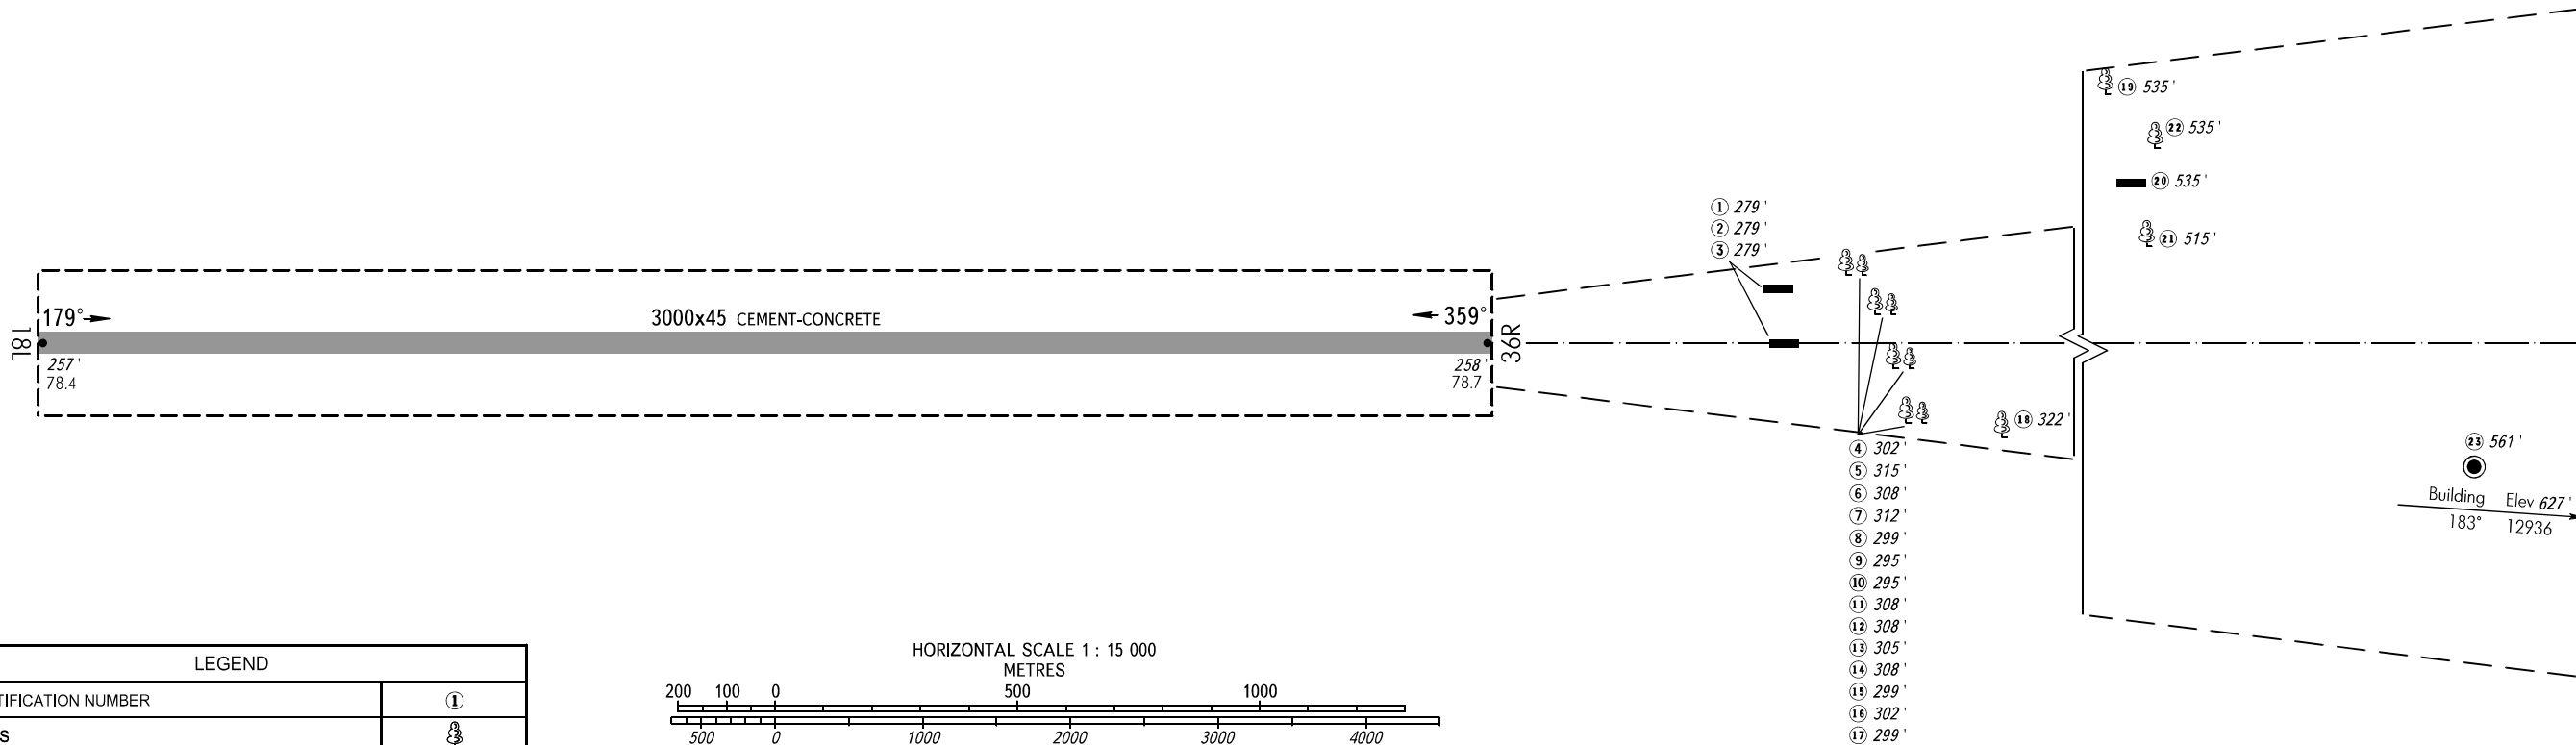

AERODROME OBSTACLE
CHART - ICAO

TYPE **A** (OPERATING LIMITATIONS)

DIMENSIONS IN METRES, ELEVATIONS IN FEET AND METRES

NIZHNY NOVGOROD, RUSSIA
STRIGINO
RWY 18L

MAGNETIC VARIATION 13°E

DECLARED DISTANCES	
RWY 18L	
3000	TAKE-OFF RUN AVAILABLE
3000	TAKE-OFF DISTANCE AVAILABLE
3000	ACCELERATE-STOP DISTANCE AVAILABLE
3000	LANDING DISTANCE AVAILABLE