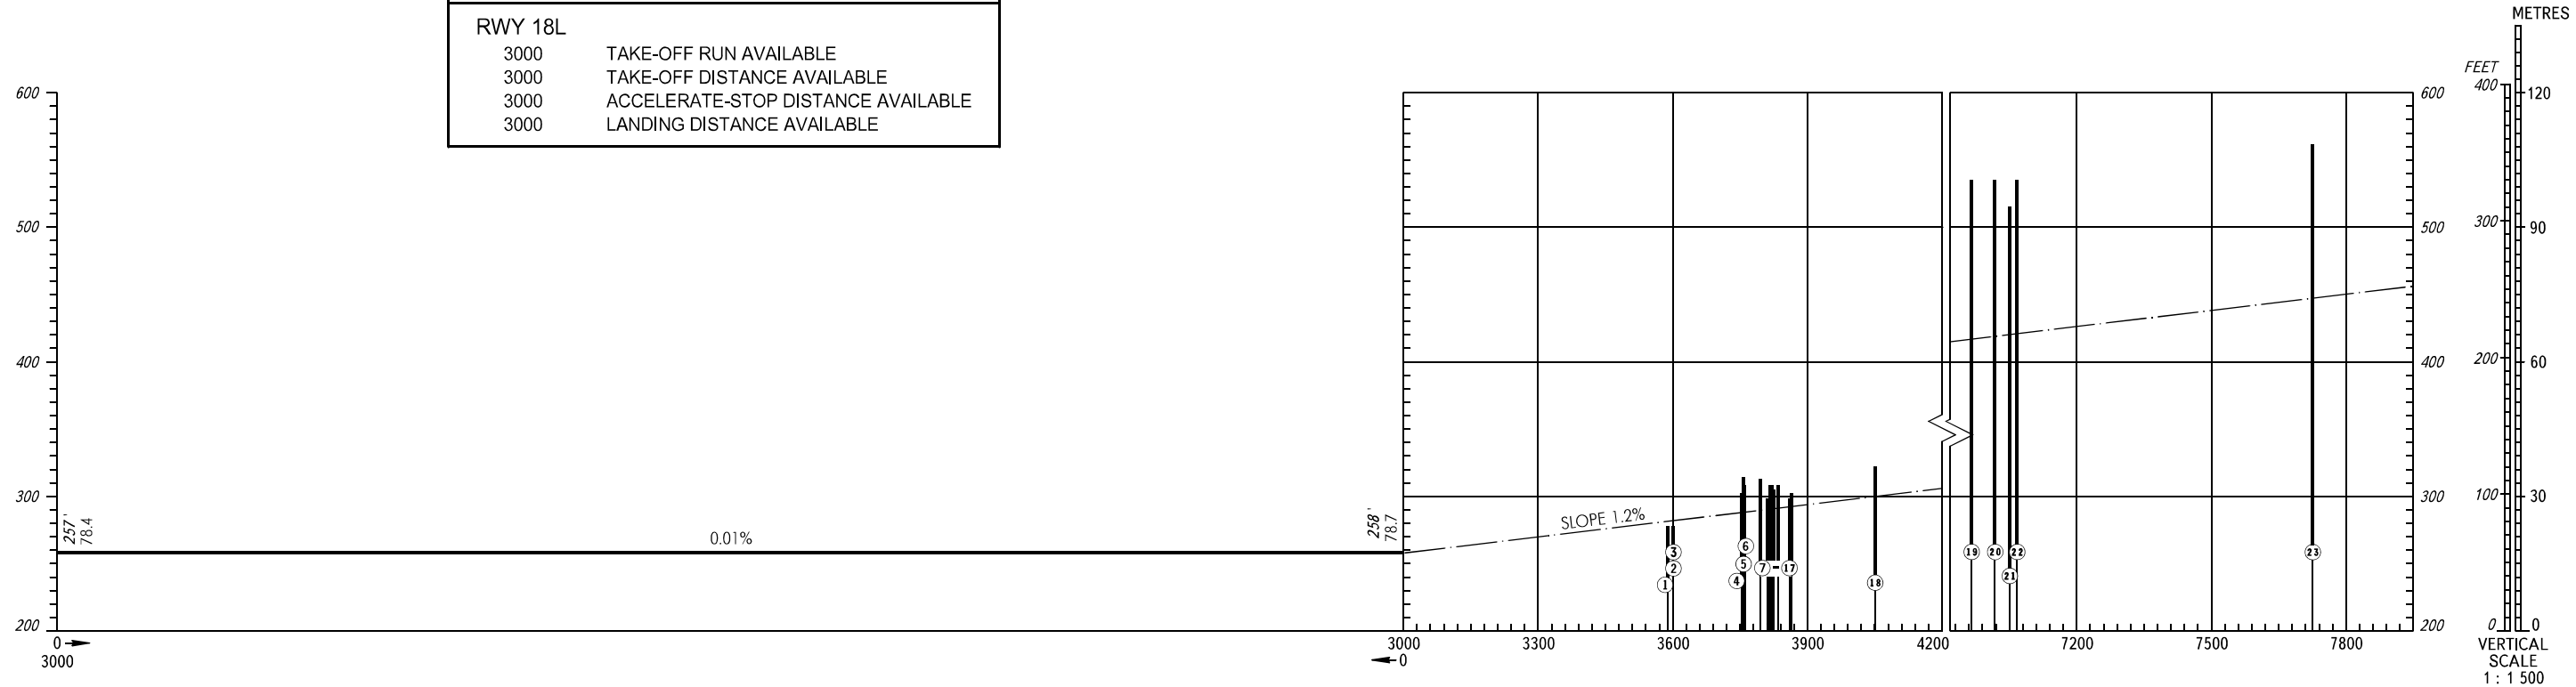

AERODROME OBSTACLE
CHART - ICAO

TYPE **A** (OPERATING LIMITATIONS)

DIMENSIONS IN METRES, ELEVATIONS IN FEET AND METRES

NIZHNY NOVGOROD, RUSSIA
STRIGINO
RWY 18L

MAGNETIC VARIATION 13°E

DECLARED DISTANCES	
RWY 18L	
3000	TAKE-OFF RUN AVAILABLE
3000	TAKE-OFF DISTANCE AVAILABLE
3000	ACCELERATE-STOP DISTANCE AVAILABLE
3000	LANDING DISTANCE AVAILABLE