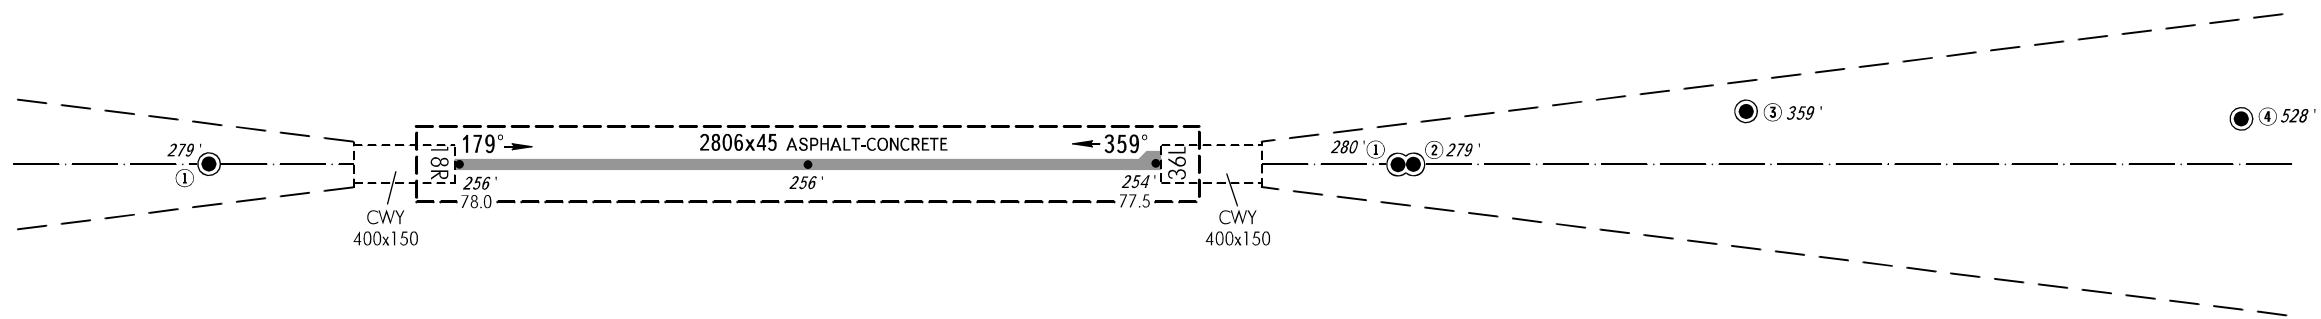

AERODROME OBSTACLE
CHART - ICAO

TYPE **A** (OPERATING LIMITATIONS)

DIMENSIONS IN METRES, ELEVATIONS IN *FEET* AND METRES

NIZHNY NOVGOROD, RUSSIA
STRIGINO
RWY 18R/36L

MAGNETIC VARIATION 13°E

DECLARED DISTANCES		
RWY18R		RWY 36L
2806	TAKE-OFF RUN AVAILABLE	2806
3206	TAKE-OFF DISTANCE AVAILABLE	3206
2806	ACCELERATE-STOP DISTANCE AVAILABLE	2806
2806	LANDING DISTANCE AVAILABLE	2806

LEGEND	
IDENTIFICATION NUMBER	①
POLE, TOWER, SPIRE, ANTENNA	●