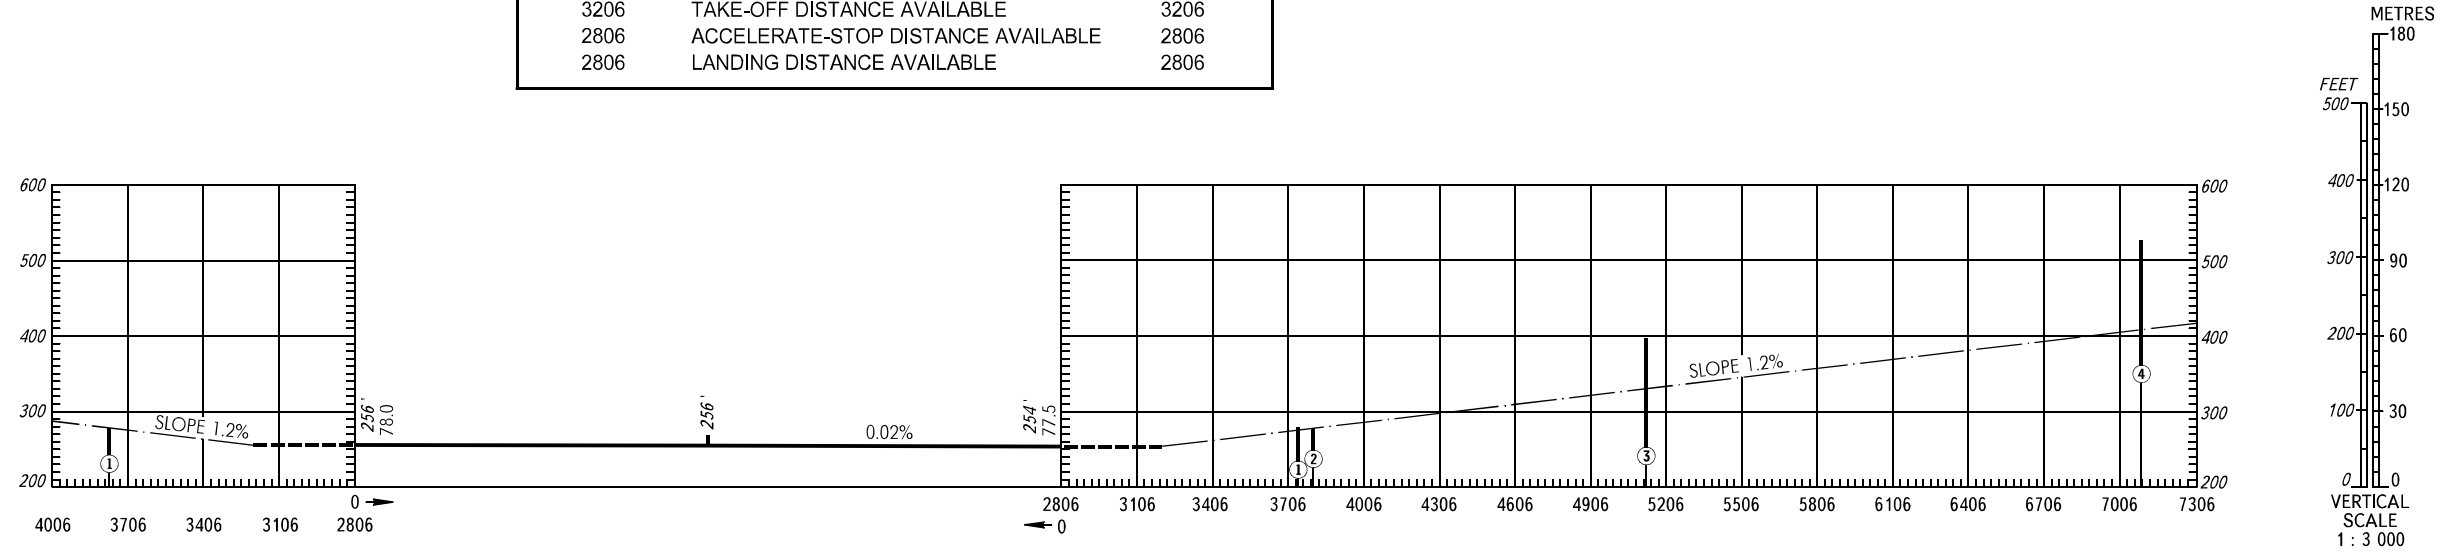

AERODROME OBSTACLE
CHART - ICAO

TYPE **A** (OPERATING LIMITATIONS)

DIMENSIONS IN METRES, ELEVATIONS IN *FEET* AND METRES

NIZHNY NOVGOROD, RUSSIA
STRIGINO
RWY 18R/36L

MAGNETIC VARIATION 13°E

DECLARED DISTANCES		
RWY18R		RWY 36L
2806	TAKE-OFF RUN AVAILABLE	2806
3206	TAKE-OFF DISTANCE AVAILABLE	3206
2806	ACCELERATE-STOP DISTANCE AVAILABLE	2806
2806	LANDING DISTANCE AVAILABLE	2806

LEGEND	
IDENTIFICATION NUMBER	①
POLE, TOWER, SPIRE, ANTENNA	●