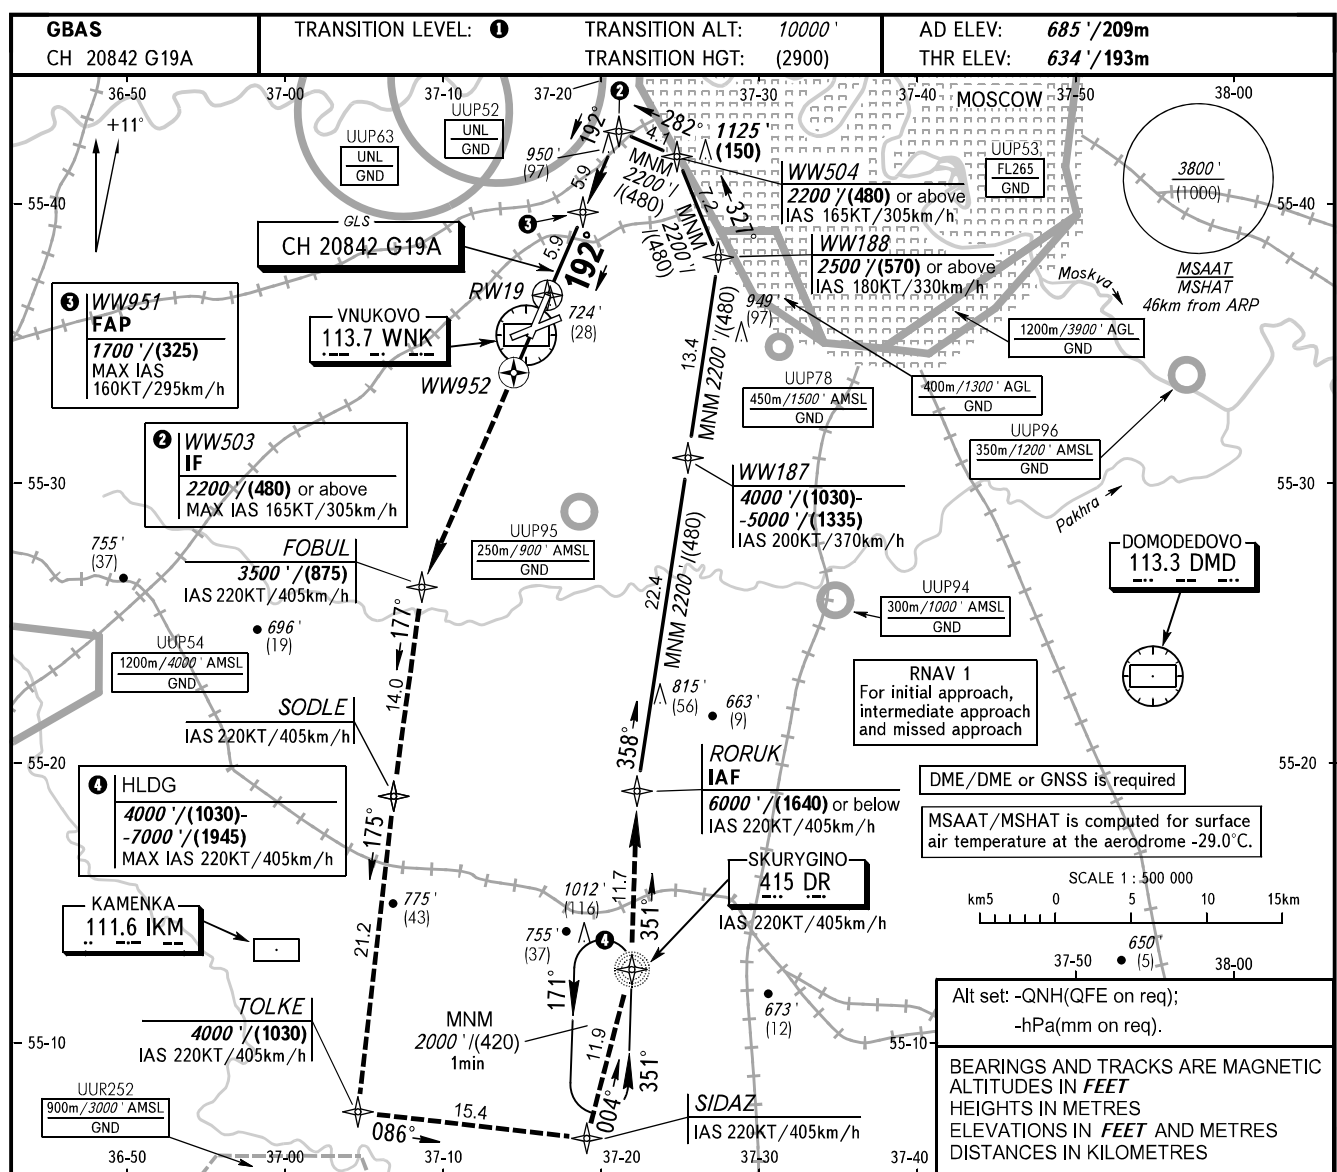

**INSTRUMENT
APPROACH
CHART - ICAO**

VNUKOVO TOWER **118.300**
VNUKOVO RADAR **123.400 126.000 135.900**

MOSCOW, RUSSIA
VNUKOVO
GLS RWY 19

CHANGE: New chart