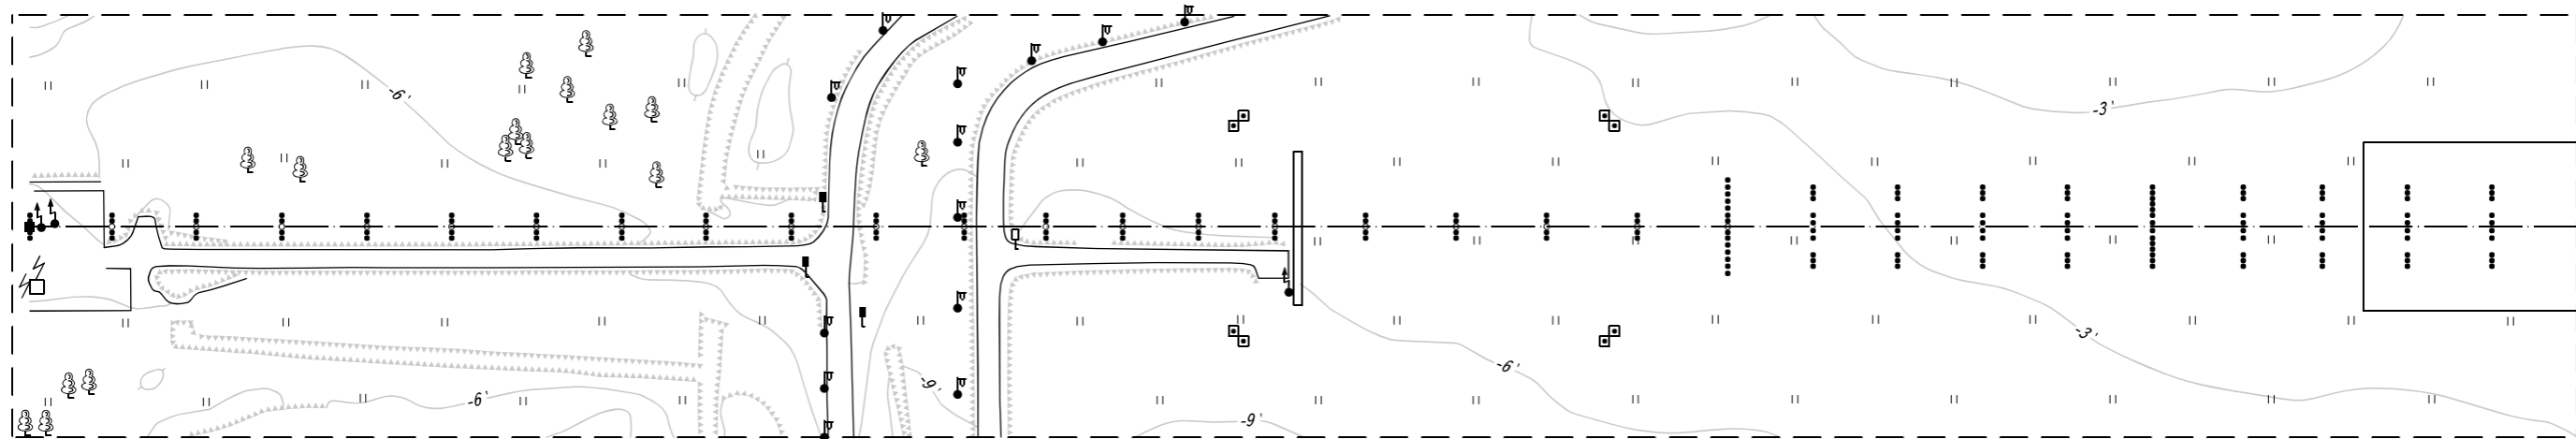

PRECISION APPROACH  
TERRAIN CHART - ICAO

MOSCOW, RUSSIA  
VNUKOVO  
RWY 06

DISTANCES IN METRES, ALTITUDES IN FEET

LEGEND

APPROACH LIGHTS	⋮
TERRAIN PROFILE	—
CONTOURS	~
ROADS	==
TREE	🌳
ANTENNA	⬆
POST	□
SENSOR PROTECTION	■
ROAD SIGN	⊥
LIGHTING POST	⬆
LIGHTING ROD	⚡

HORIZONTAL SCALE 1 : 2 500  
VERTICAL SCALE 1 : 500

CONTOURS AND HEIGHTS ARE RELATED TO ELEVATION OF RWY THR