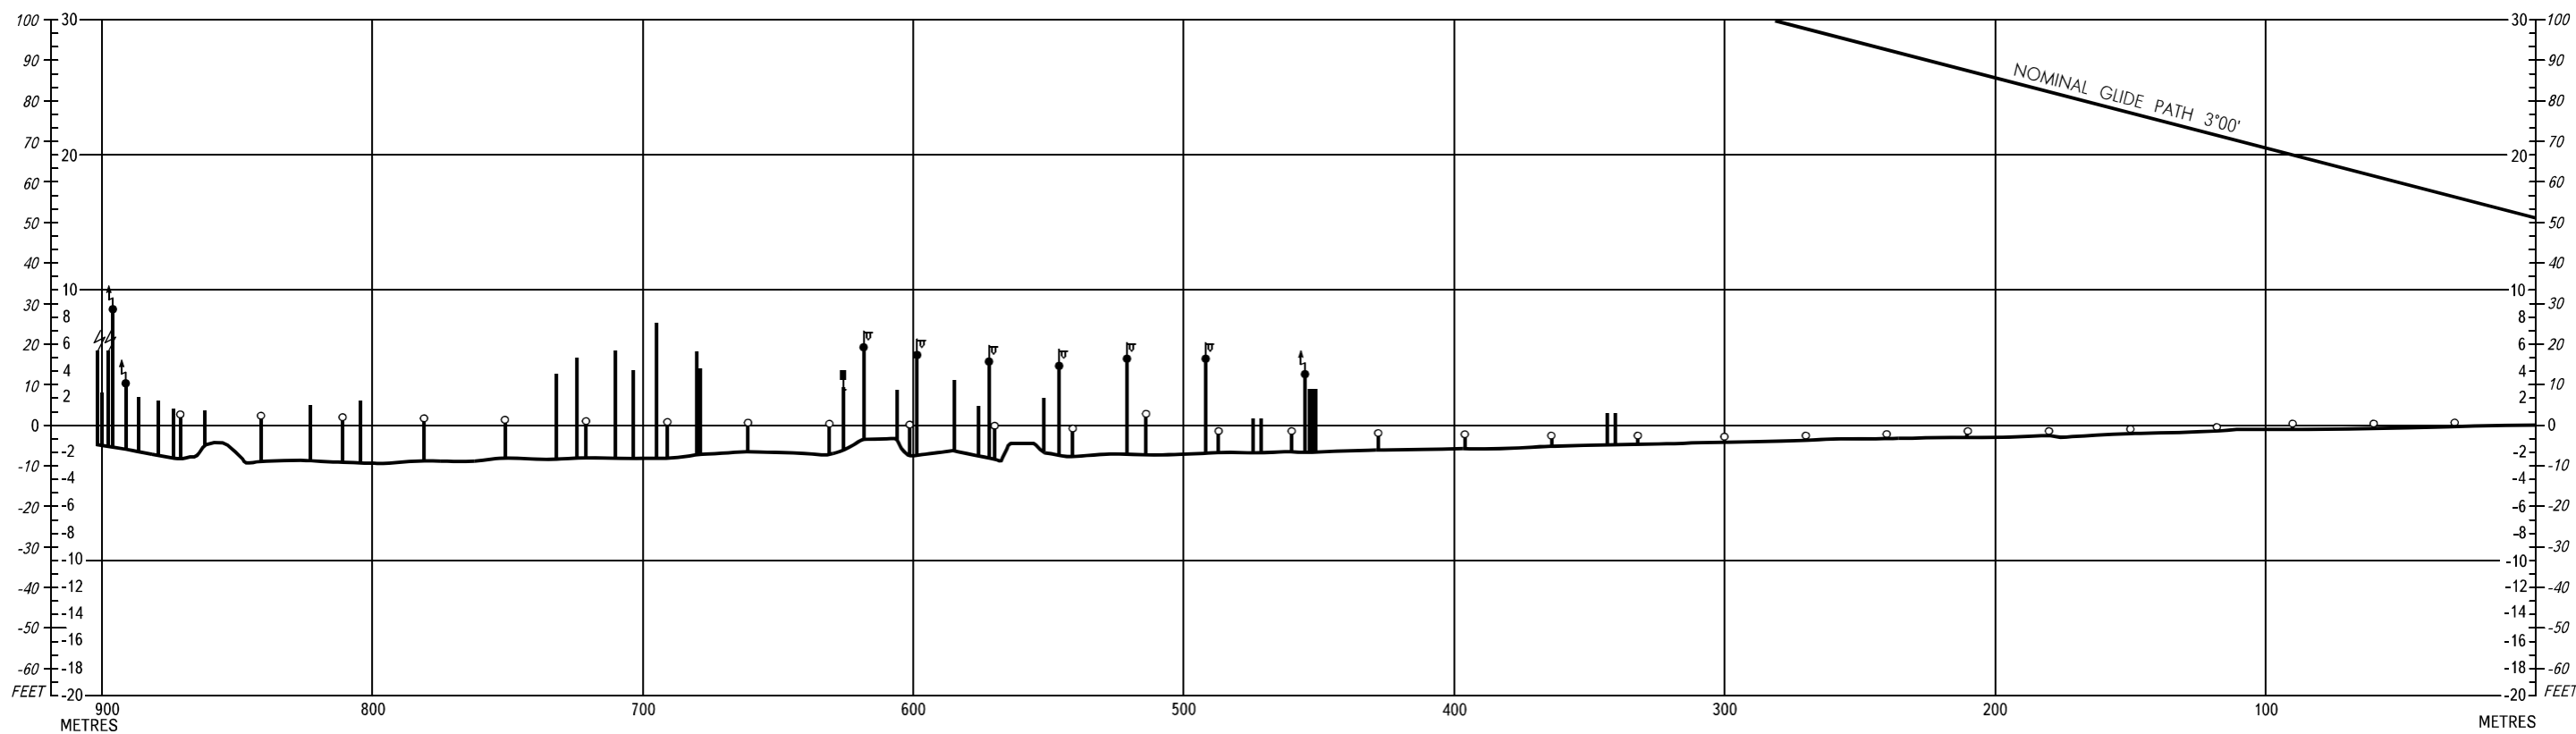

PRECISION APPROACH  
TERRAIN CHART - ICAO

MOSCOW, RUSSIA  
VNUKOVO  
RWY 06

DISTANCES IN METRES, ALTITUDES IN FEET

LEGEND

APPROACH LIGHTS	⋮
TERRAIN PROFILE	—
CONTOURS	~
ROADS	==
TREE	🌳
ANTENNA	⬆
POST	□
SENSOR PROTECTION	■
ROAD SIGN	⊥
LIGHTING POST	⬆
LIGHTING ROD	⚡

HORIZONTAL SCALE 1 : 2 500  
VERTICAL SCALE 1 : 500

CONTOURS AND HEIGHTS ARE RELATED TO ELEVATION OF RWY THR