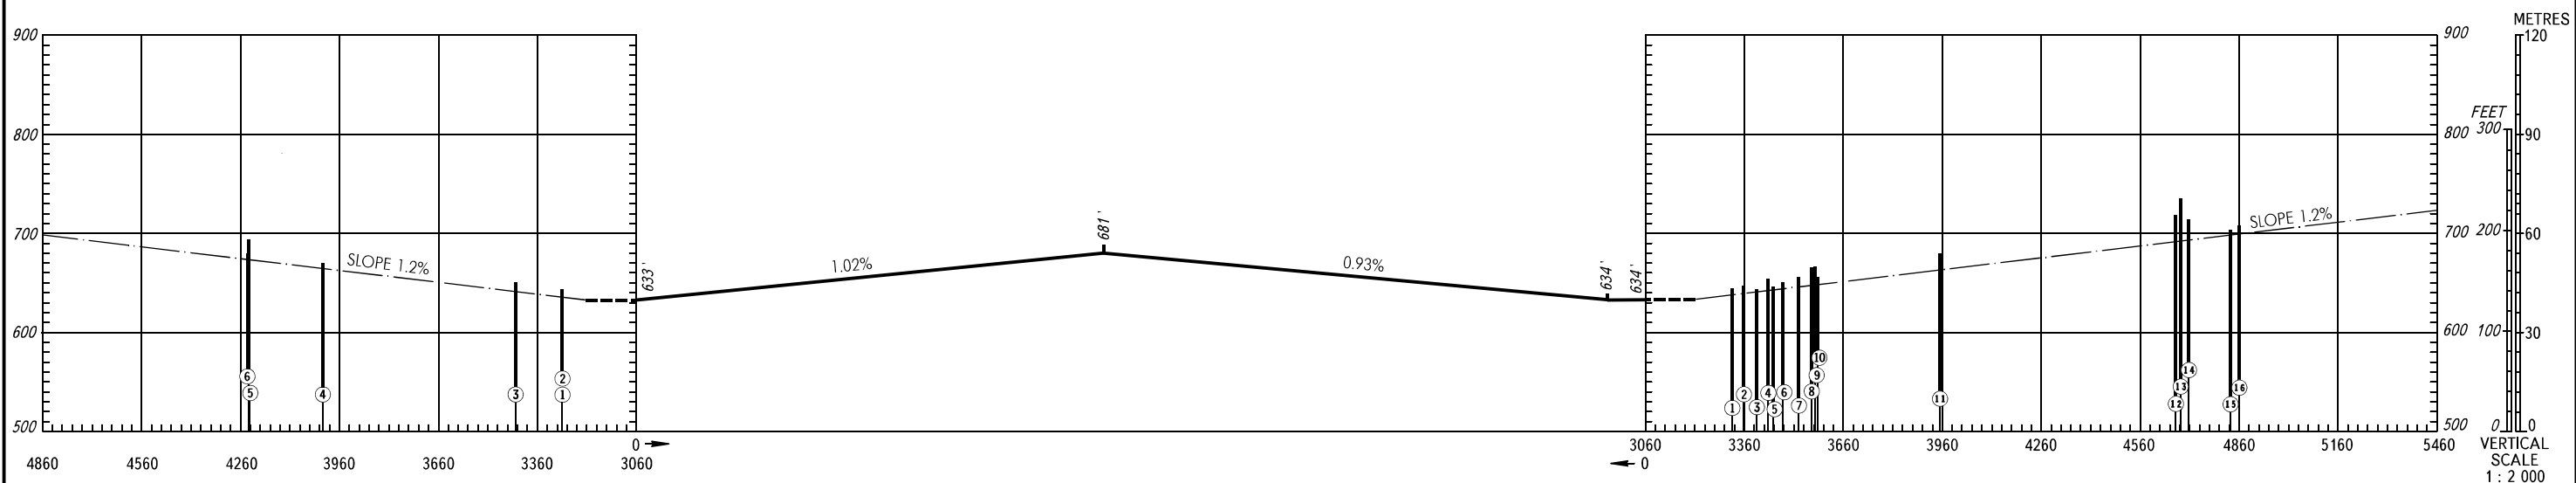

AERODROME OBSTACLE
CHART - ICAO

TYPE **A** (OPERATING LIMITATIONS)

DIMENSIONS IN METRES, ELEVATIONS IN *FEET*

MOSCOW, RUSSIA
VNUKOVO
RWY 01/19

MAGNETIC VARIATION 11°E 2018

DECLARED DISTANCES		
RWY 01		RWY 19
3060	TAKE-OFF RUN AVAILABLE	3060
3210	TAKE-OFF DISTANCE AVAILABLE	3210
3060	ACCELERATE-STOP DISTANCE AVAILABLE	3060
3060	LANDING DISTANCE AVAILABLE	3060