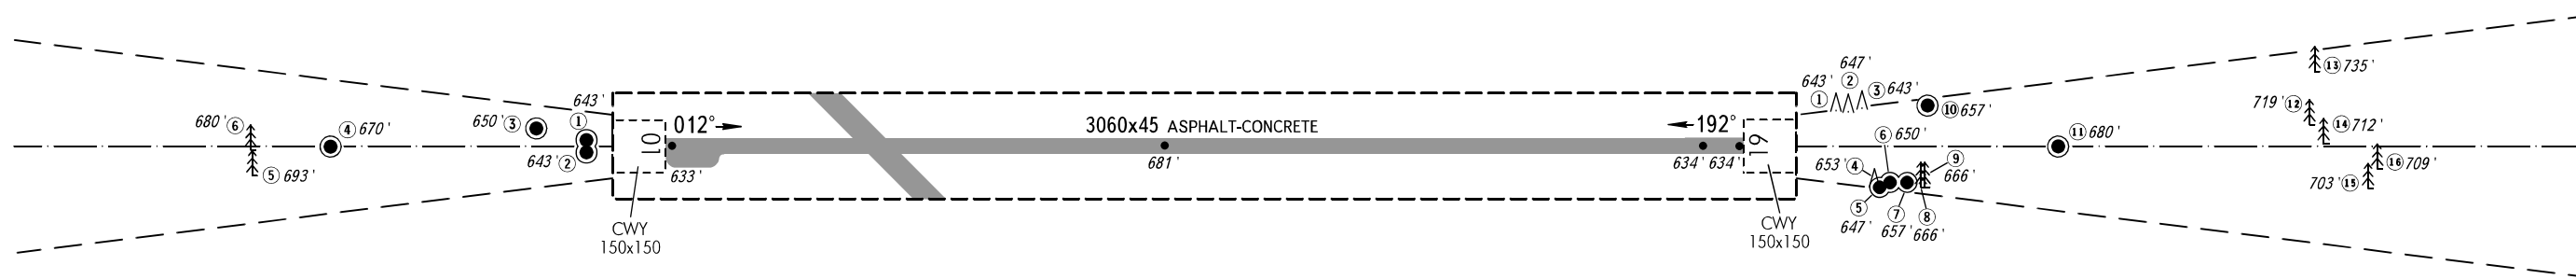

AERODROME OBSTACLE
CHART - ICAO

TYPE **A** (OPERATING LIMITATIONS)

DIMENSIONS IN METRES, ELEVATIONS IN *FEET*

MOSCOW, RUSSIA
VNUKOVO
RWY 01/19

MAGNETIC VARIATION 11°E 2018

DECLARED DISTANCES		
RWY 01		RWY 19
3060	TAKE-OFF RUN AVAILABLE	3060
3210	TAKE-OFF DISTANCE AVAILABLE	3210
3060	ACCELERATE-STOP DISTANCE AVAILABLE	3060
3060	LANDING DISTANCE AVAILABLE	3060

LEGEND	
IDENTIFICATION NUMBER	①
POLE, TOWER, SPIRE, ANTENNA, ETC	●
FOREST, TREES	🌲
MOTOR VEHICLE ON THE ROAD	⚡