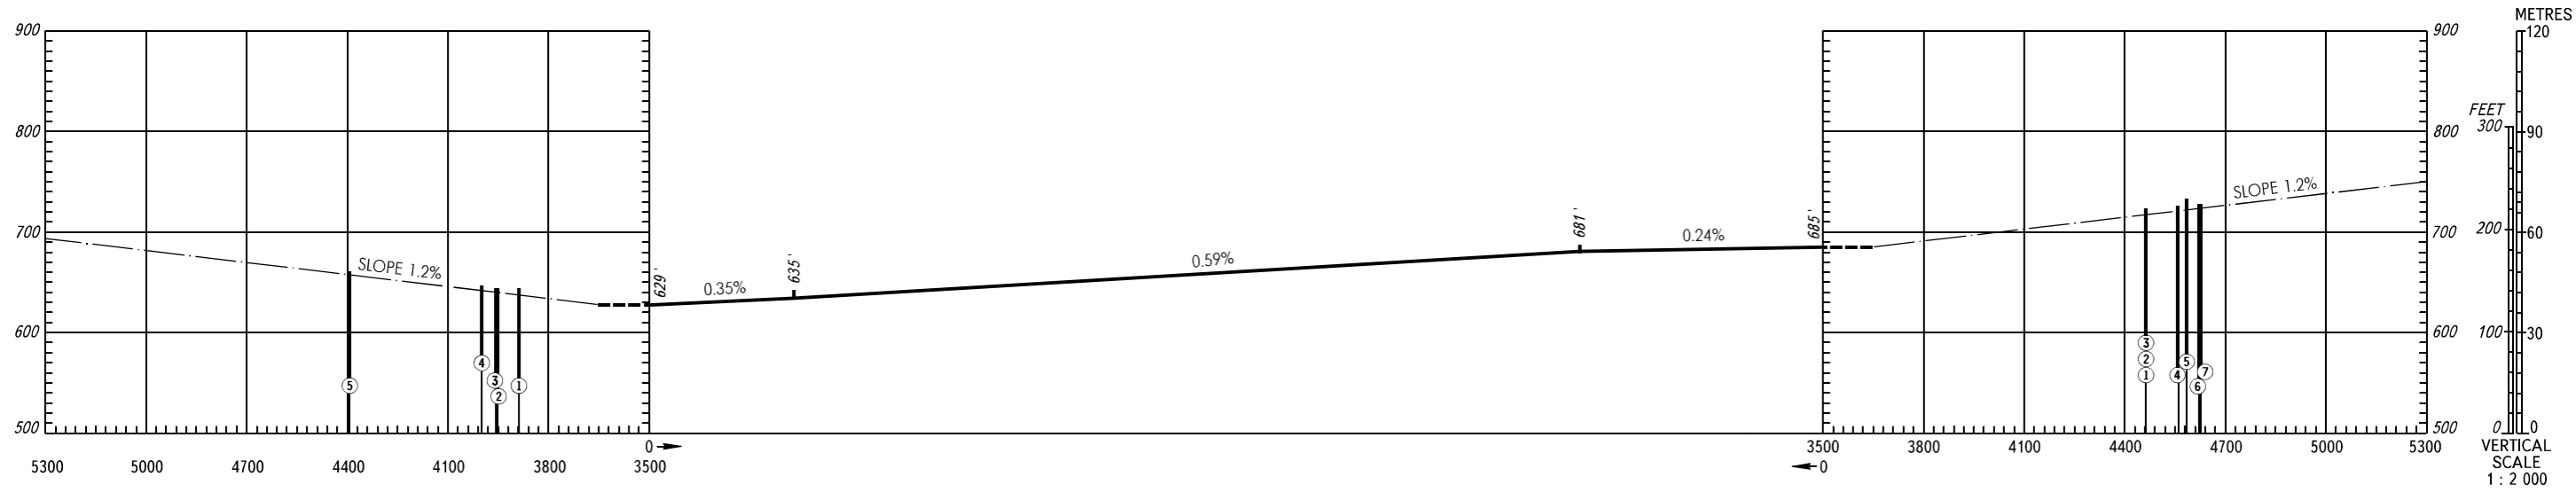

AERODROME OBSTACLE  
CHART - ICAO

TYPE A (OPERATING LIMITATIONS)

DIMENSIONS IN METRES, ELEVATIONS IN FEET

MOSCOW, RUSSIA  
VNUKOVO  
RWY 06/24

MAGNETIC VARIATION 11°E 2018

DECLARED DISTANCES		
RWY 06		RWY 24
3500	TAKE-OFF RUN AVAILABLE	3500
3650	TAKE-OFF DISTANCE AVAILABLE	3650
3500	ACCELERATE-STOP DISTANCE AVAILABLE	3500
3500	LANDING DISTANCE AVAILABLE	3500