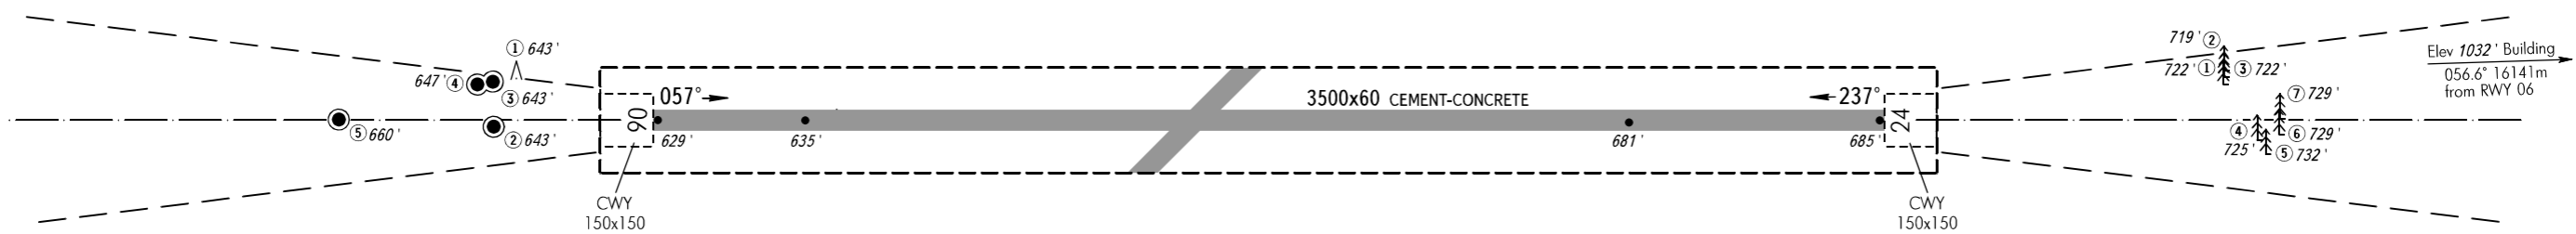

AERODROME OBSTACLE  
CHART - ICAO

TYPE A (OPERATING LIMITATIONS)

DIMENSIONS IN METRES, ELEVATIONS IN FEET

MOSCOW, RUSSIA  
VNUKOVO  
RWY 06/24

MAGNETIC VARIATION 11°E 2018

DECLARED DISTANCES		
RWY 06		RWY 24
3500	TAKE-OFF RUN AVAILABLE	3500
3650	TAKE-OFF DISTANCE AVAILABLE	3650
3500	ACCELERATE-STOP DISTANCE AVAILABLE	3500
3500	LANDING DISTANCE AVAILABLE	3500

LEGEND

IDENTIFICATION NUMBER	①
POLE, TOWER, SPIRE, ANTENNA, ETC	●
FOREST, TREES	🌲
MOTOR VEHICLE ON THE ROAD	△