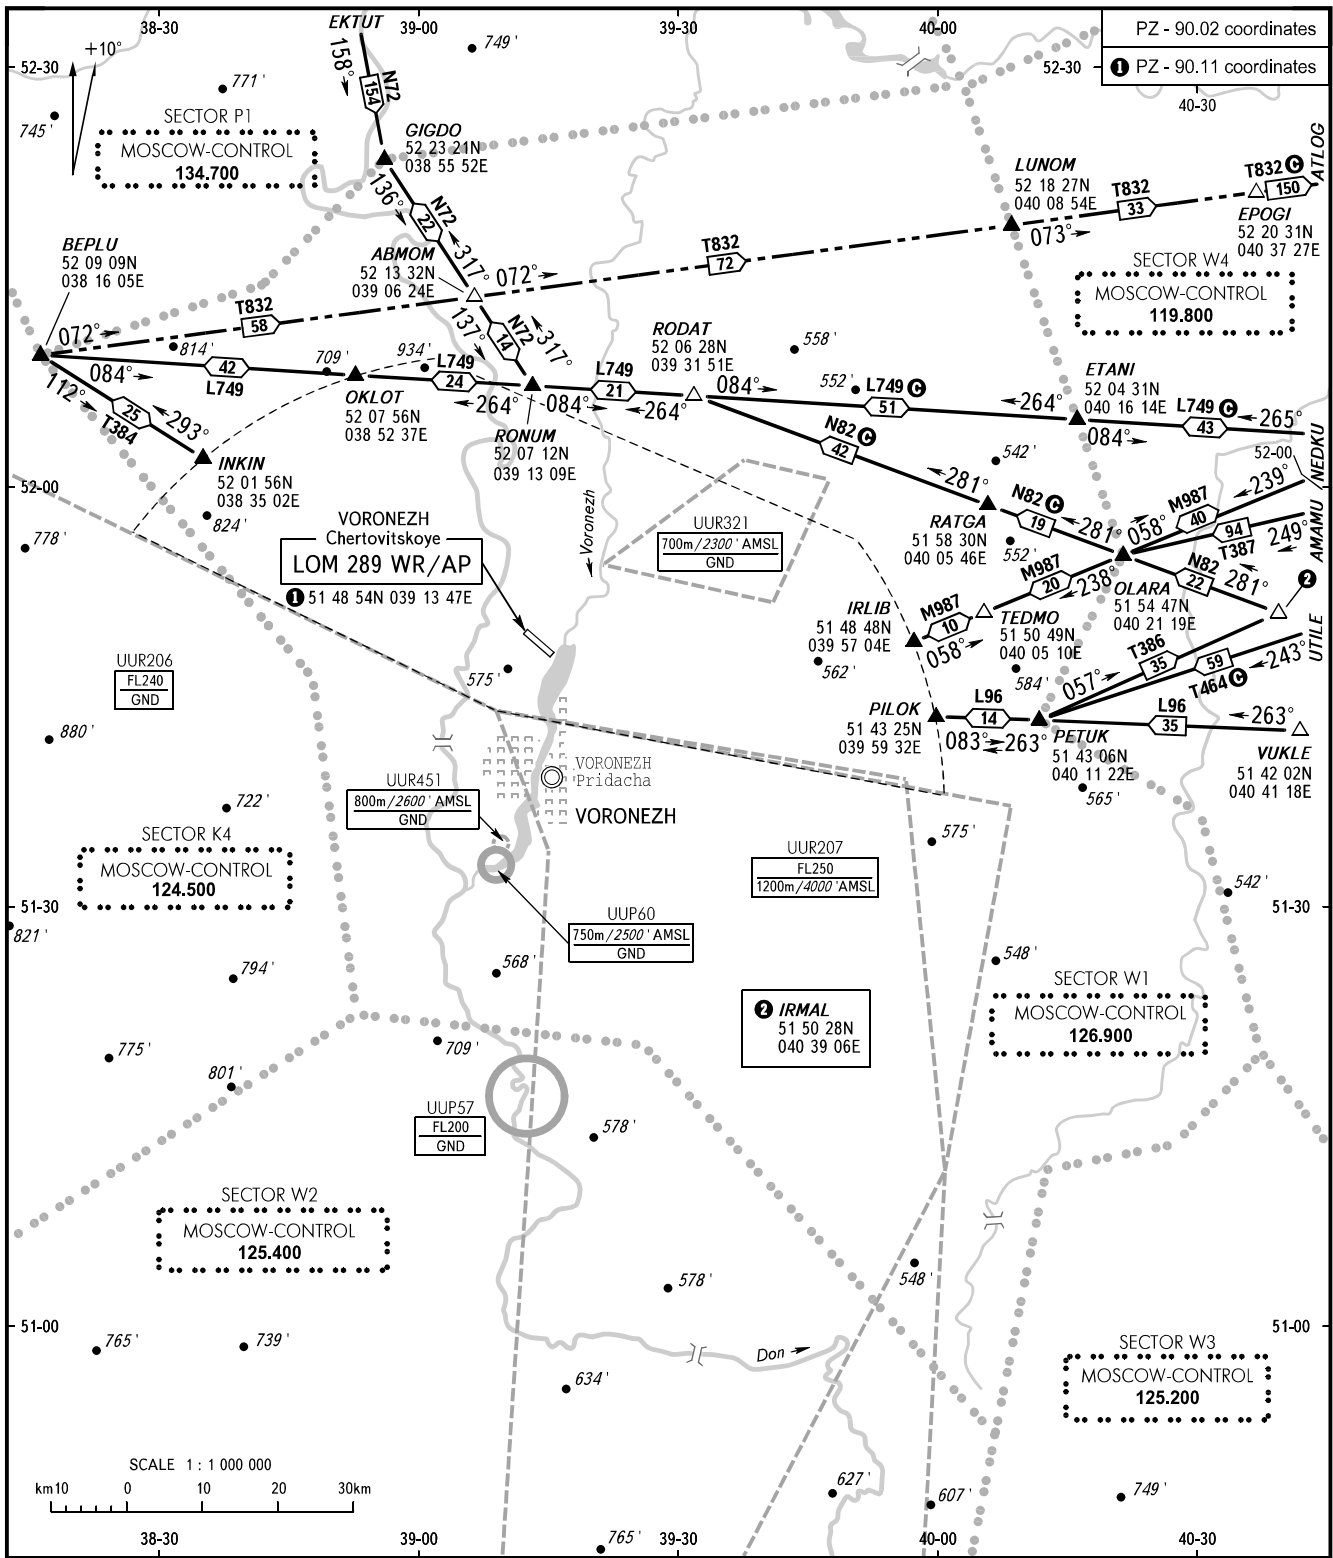

AREA CHART - ICAO

ARRIVAL, DEPARTURE
AND TRANSIT ROUTES

VORONEZH, RUSSIA

CHERTOVITSKOYE

TOWER 118.300

BEARINGS AND TRACKS ARE MAGNETIC
 ALTITUDES AND ELEVATIONS IN FEET
 DISTANCES IN KILOMETRES

CHANGE: New chart