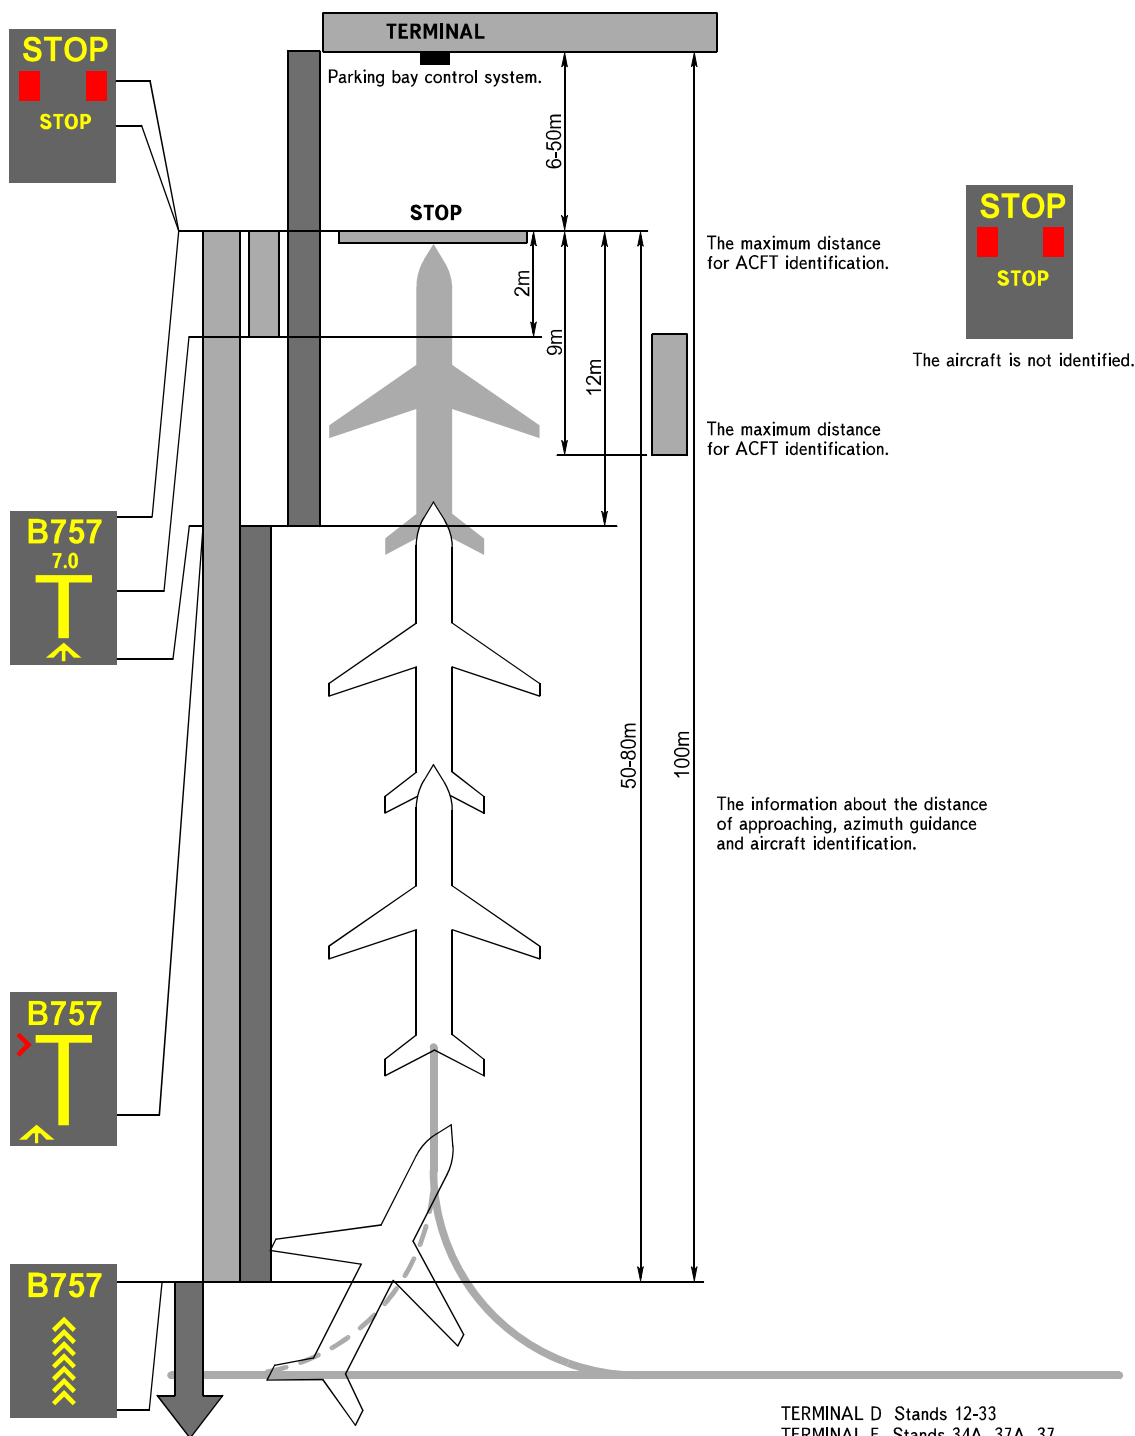

DOCKING GUIDANCE
SYSTEM SAFEDOCK

MOSCOW, RUSSIA

SHEREMETYEVO, TERMINAL D, E, F

TERMINAL D Stands 12-33
TERMINAL E Stands 34A, 37A, 37
TERMINAL F Stands 46, 48A, 49-53,
53A, 54, 56, 57, 57A, 58, 59, 60