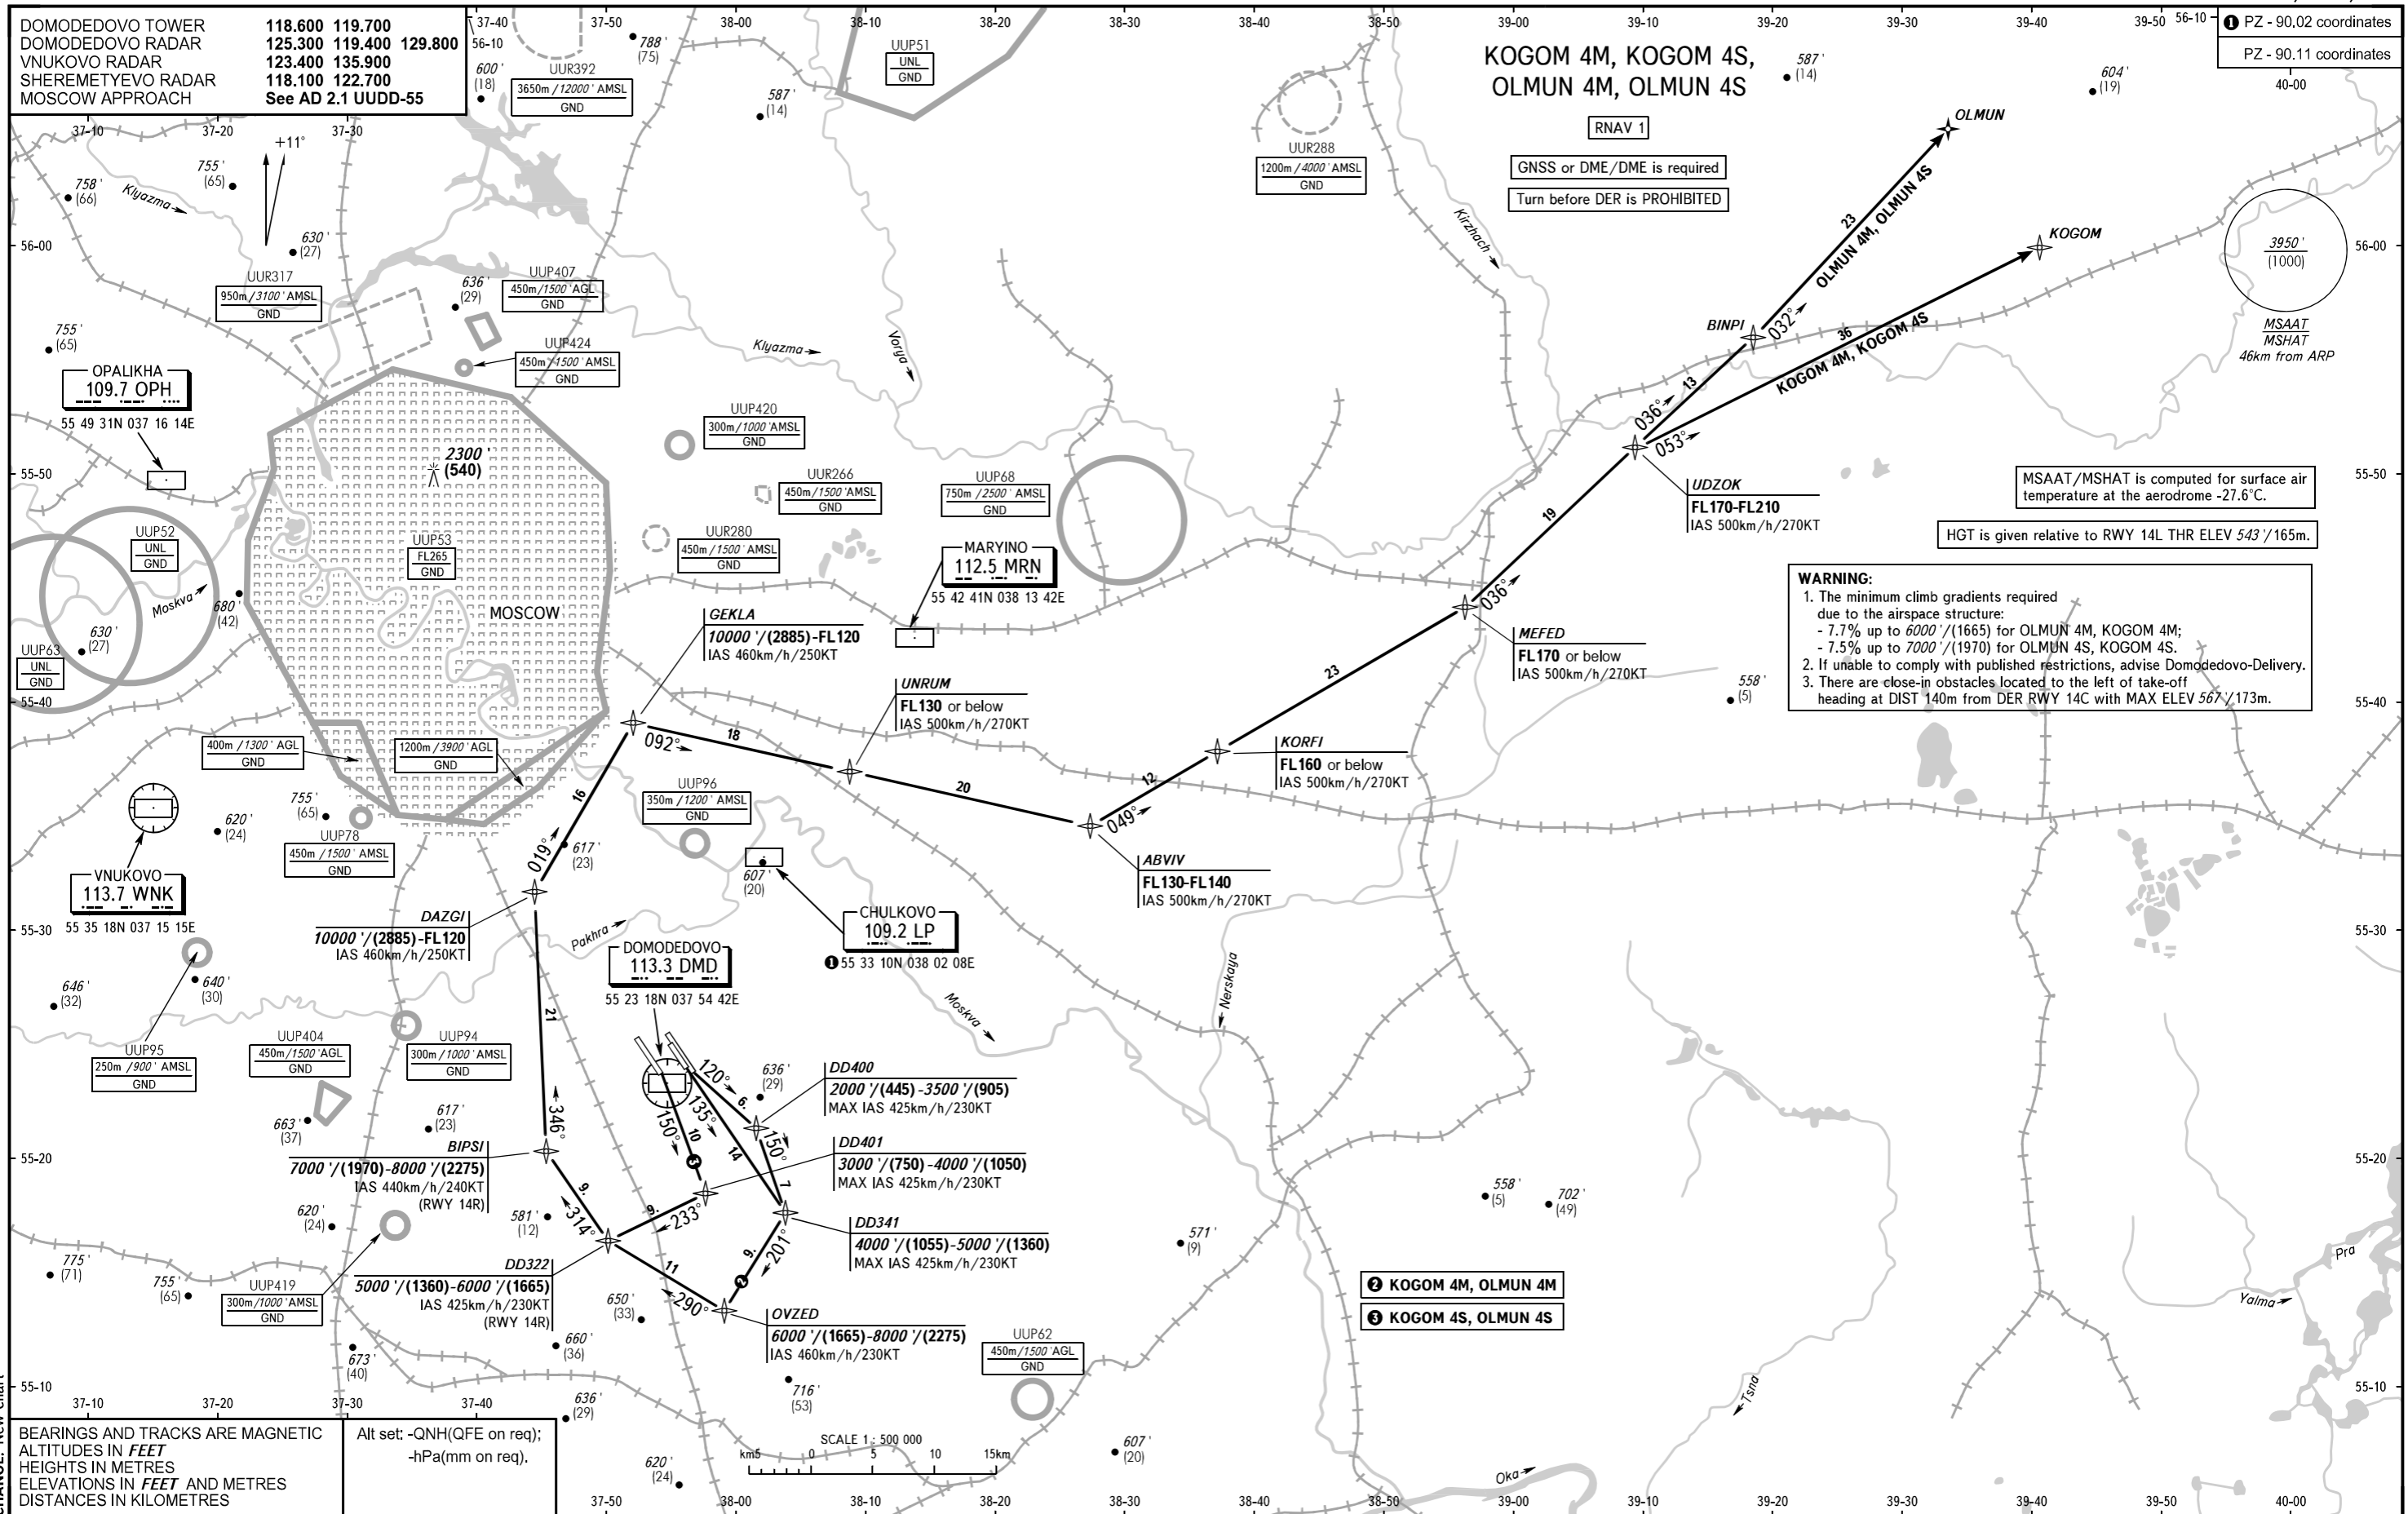

STANDARD DEPARTURE CHART
INSTRUMENT (SID) - ICAO

MOSCOW, RUSSIA
DOMODEDOVO
RNAV RWY 14L, 14C, 14R

TRANSITION ALT: 10000'
TRANSITION HGT: (2885)

CHANGE: New chart