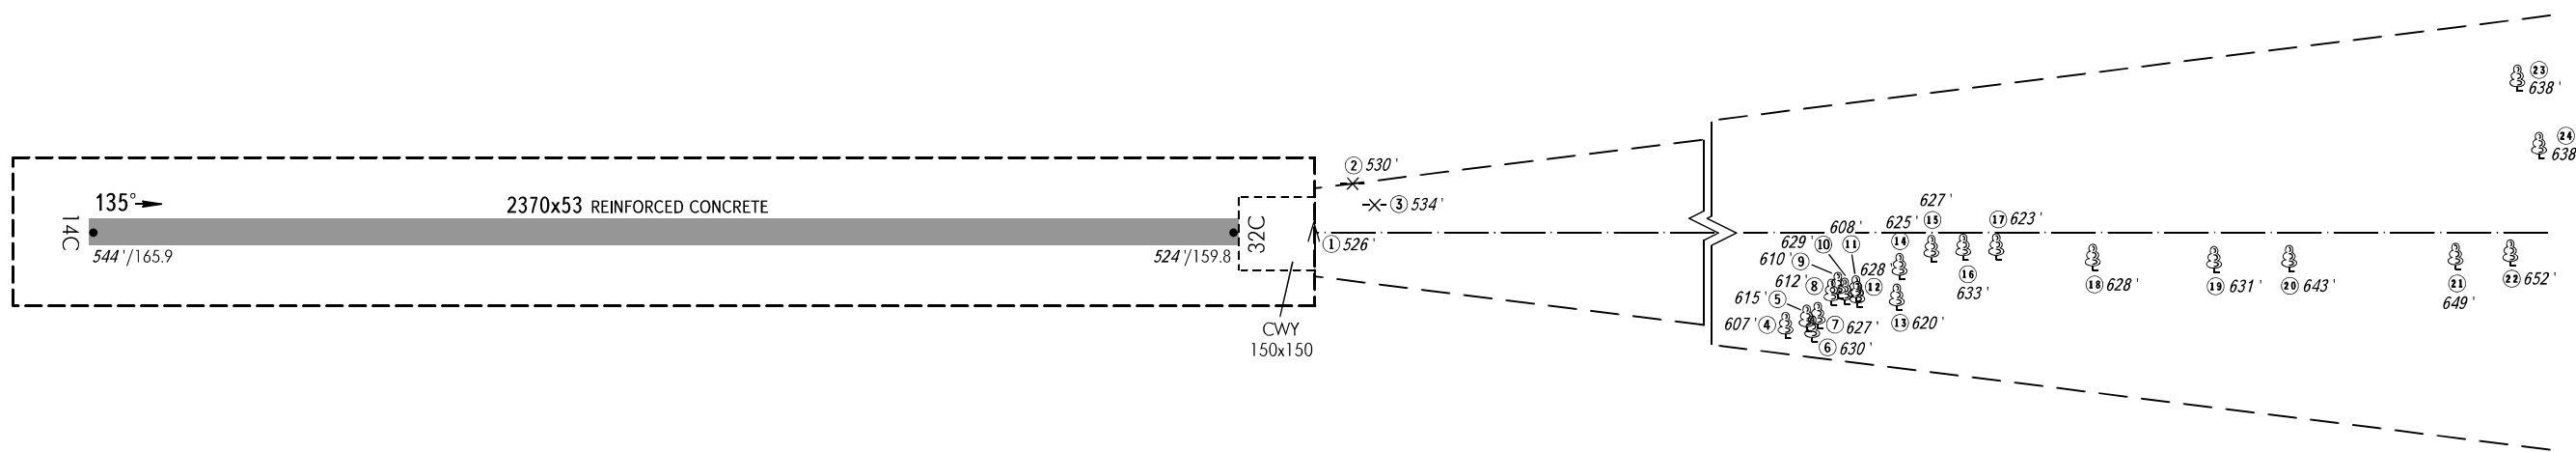

AERODROME OBSTACLE  
CHART - ICAO

TYPE **A** (OPERATING LIMITATIONS)

DIMENSIONS IN METRES, ELEVATIONS IN *FEET* AND METRES

**MOSCOW, RUSSIA**  
DOMODEDOVO  
RWY 14C

MAGNETIC VARIATION 11°E 2018

DECLARED DISTANCES	
RWY 14C	
2370	TAKE-OFF RUN AVAILABLE
2520	TAKE-OFF DISTANCE AVAILABLE
2370	ACCELERATE-STOP DISTANCE AVAILABLE
2370	LANDING DISTANCE AVAILABLE

LEGEND	
IDENTIFICATION NUMBER	①
TREES	🌳
FENCE	-X-
SIGN	∧

TYPE **A** (OPERATING LIMITATIONS)

DIMENSIONS IN METRES, ELEVATIONS IN FEET AND METRES

MAGNETIC VARIATION 11°E 2018

DECLARED DISTANCES	
	RWY 32C
TAKE-OFF RUN AVAILABLE	2370
TAKE-OFF DISTANCE AVAILABLE	2520
ACCELERATE-STOP DISTANCE AVAILABLE	2370
LANDING DISTANCE AVAILABLE	2370