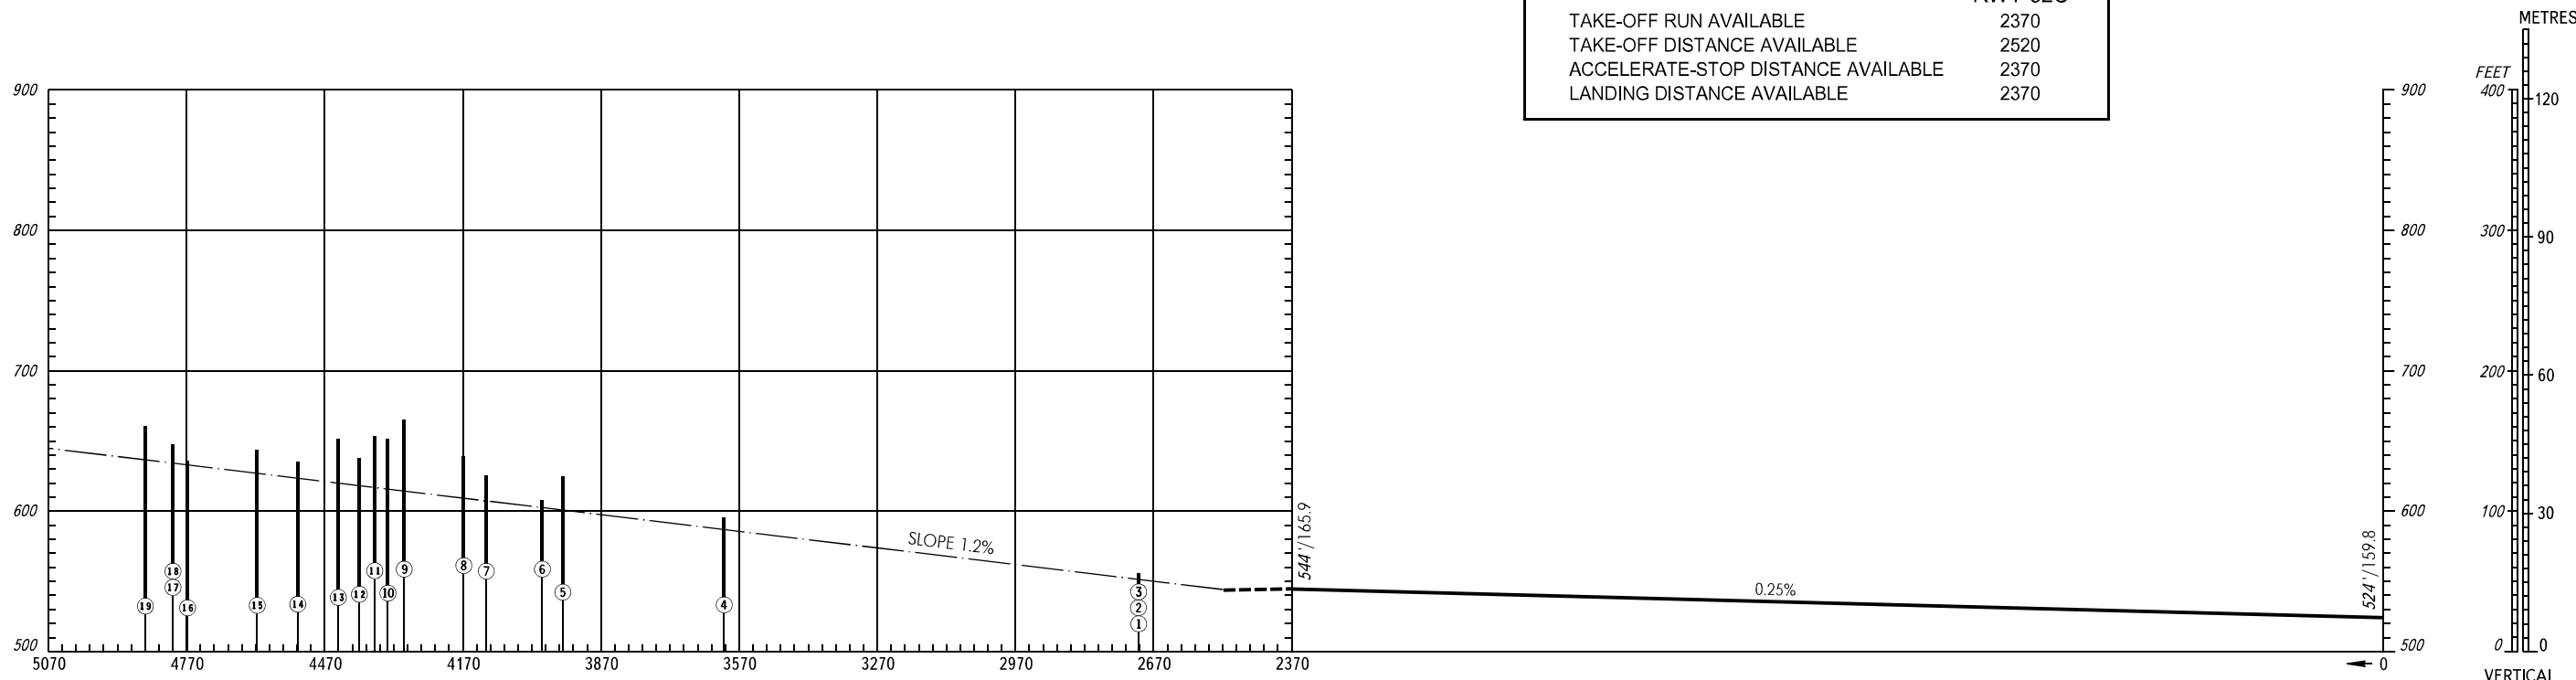

AERODROME OBSTACLE  
CHART - ICAO

TYPE **A** (OPERATING LIMITATIONS)

DIMENSIONS IN METRES, ELEVATIONS IN *FEET* AND METRES

**MOSCOW, RUSSIA**  
DOMODEDOVO  
RWY 14C

MAGNETIC VARIATION 11°E 2018

DECLARED DISTANCES	
RWY 14C	
2370	TAKE-OFF RUN AVAILABLE
2520	TAKE-OFF DISTANCE AVAILABLE
2370	ACCELERATE-STOP DISTANCE AVAILABLE
2370	LANDING DISTANCE AVAILABLE

LEGEND	
IDENTIFICATION NUMBER	①
TREES	🌳
FENCE	-X-
SIGN	∧

TYPE **A** (OPERATING LIMITATIONS)

DIMENSIONS IN METRES, ELEVATIONS IN FEET AND METRES

MAGNETIC VARIATION 11°E 2018

DECLARED DISTANCES	
	RWY 32C
TAKE-OFF RUN AVAILABLE	2370
TAKE-OFF DISTANCE AVAILABLE	2520
ACCELERATE-STOP DISTANCE AVAILABLE	2370
LANDING DISTANCE AVAILABLE	2370