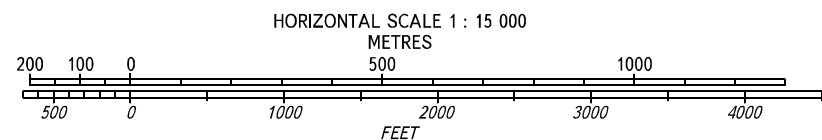

AERODROME OBSTACLE  
CHART - ICAO

TYPE **A** (OPERATING LIMITATIONS)

DIMENSIONS IN METRES, ELEVATIONS IN *FEET* AND METRES

**MOSCOW, RUSSIA**  
DOMODEDOVO  
RWY 14C

MAGNETIC VARIATION 11°E 2018

DECLARED DISTANCES	
RWY 14C	
2370	TAKE-OFF RUN AVAILABLE
2520	TAKE-OFF DISTANCE AVAILABLE
2370	ACCELERATE-STOP DISTANCE AVAILABLE
2370	LANDING DISTANCE AVAILABLE

LEGEND	
IDENTIFICATION NUMBER	①
TREES	🌳
FENCE	-X-
SIGN	∧

TYPE **A** (OPERATING LIMITATIONS)

DIMENSIONS IN METRES, ELEVATIONS IN FEET AND METRES

MAGNETIC VARIATION 11°E 2018

DECLARED DISTANCES	
	RWY 32C
TAKE-OFF RUN AVAILABLE	2370
TAKE-OFF DISTANCE AVAILABLE	2520
ACCELERATE-STOP DISTANCE AVAILABLE	2370
LANDING DISTANCE AVAILABLE	2370