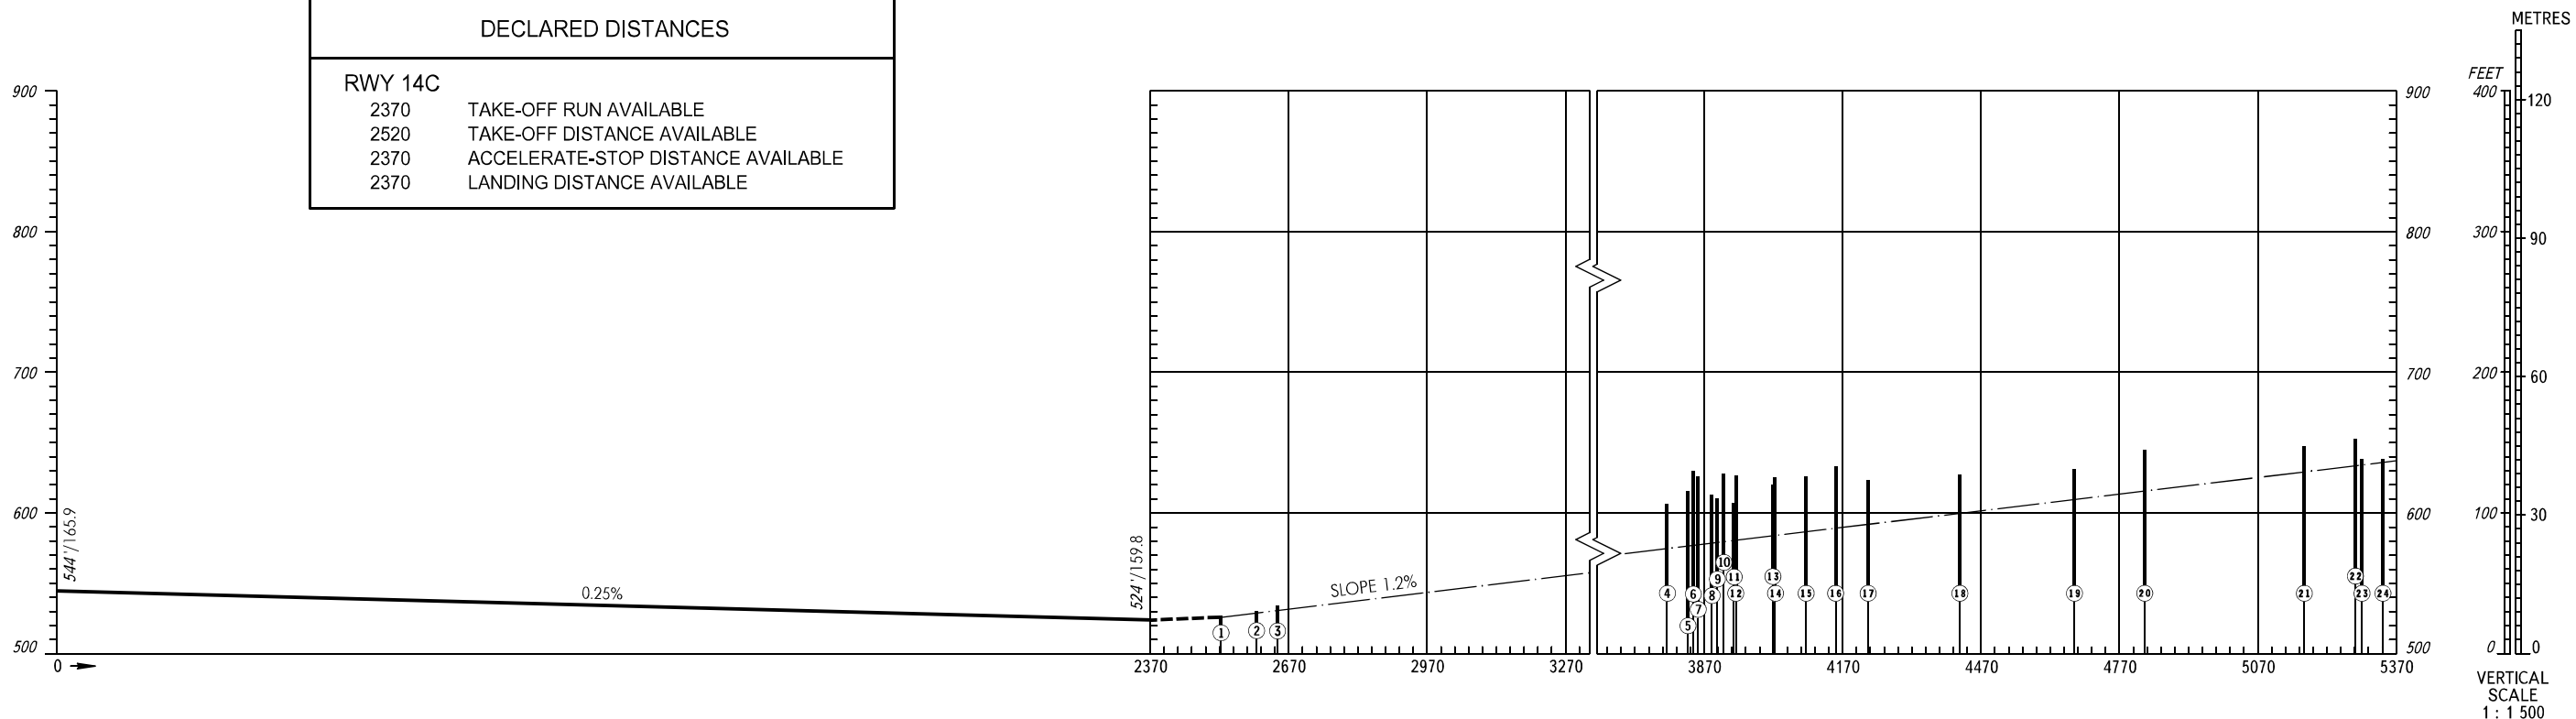

AERODROME OBSTACLE  
CHART - ICAO

TYPE **A** (OPERATING LIMITATIONS)

DIMENSIONS IN METRES, ELEVATIONS IN *FEET* AND METRES

**MOSCOW, RUSSIA**  
DOMODEDOVO  
RWY 14C

MAGNETIC VARIATION 11°E 2018

DECLARED DISTANCES	
RWY 14C	
2370	TAKE-OFF RUN AVAILABLE
2520	TAKE-OFF DISTANCE AVAILABLE
2370	ACCELERATE-STOP DISTANCE AVAILABLE
2370	LANDING DISTANCE AVAILABLE

LEGEND	
IDENTIFICATION NUMBER	①
TREES	🌳
FENCE	-X-
SIGN	∧

TYPE **A** (OPERATING LIMITATIONS)

DIMENSIONS IN METRES, ELEVATIONS IN FEET AND METRES

MAGNETIC VARIATION 11°E 2018

DECLARED DISTANCES	
	RWY 32C
TAKE-OFF RUN AVAILABLE	2370
TAKE-OFF DISTANCE AVAILABLE	2520
ACCELERATE-STOP DISTANCE AVAILABLE	2370
LANDING DISTANCE AVAILABLE	2370