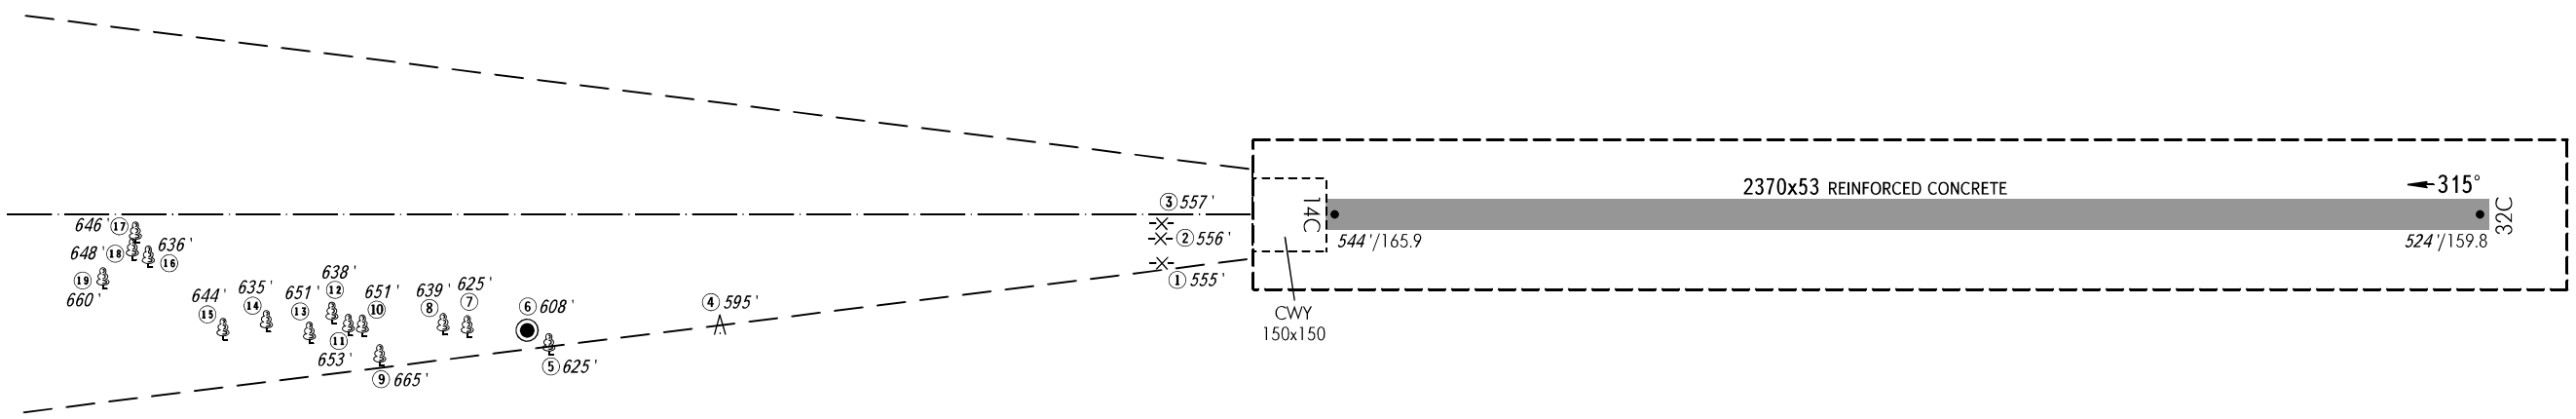

AERODROME OBSTACLE  
CHART - ICAO

TYPE **A** (OPERATING LIMITATIONS)

DIMENSIONS IN METRES, ELEVATIONS IN *FEET* AND METRES

**MOSCOW, RUSSIA**  
DOMODEDOVO  
RWY 14C

MAGNETIC VARIATION 11°E 2018

DECLARED DISTANCES	
RWY 14C	
2370	TAKE-OFF RUN AVAILABLE
2520	TAKE-OFF DISTANCE AVAILABLE
2370	ACCELERATE-STOP DISTANCE AVAILABLE
2370	LANDING DISTANCE AVAILABLE

LEGEND	
IDENTIFICATION NUMBER	①
TREES	🌳
FENCE	-X-
SIGN	∧

TYPE **A** (OPERATING LIMITATIONS)

DIMENSIONS IN METRES, ELEVATIONS IN FEET AND METRES

MAGNETIC VARIATION 11°E 2018

DECLARED DISTANCES	
	RWY 32C
TAKE-OFF RUN AVAILABLE	2370
TAKE-OFF DISTANCE AVAILABLE	2520
ACCELERATE-STOP DISTANCE AVAILABLE	2370
LANDING DISTANCE AVAILABLE	2370