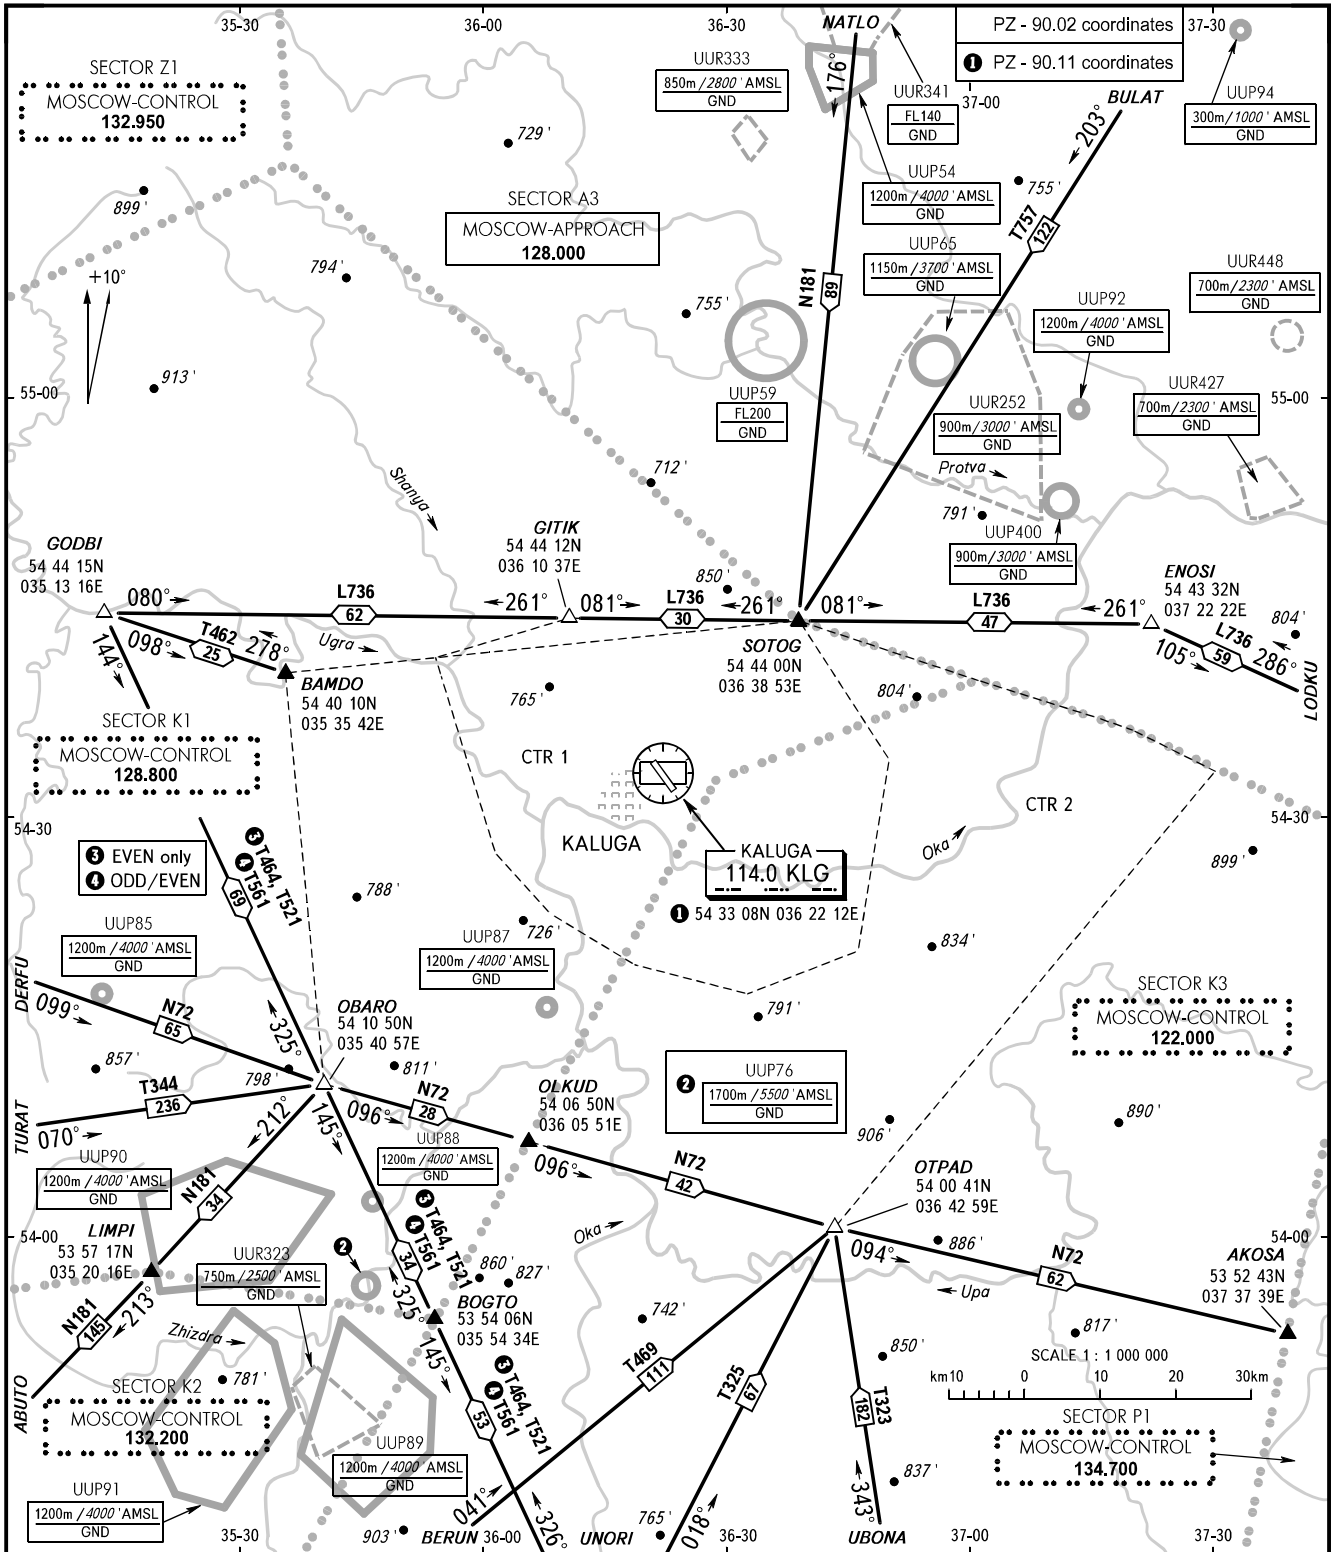

AREA CHART - ICAO

ARRIVAL, DEPARTURE
AND TRANSIT ROUTES

KALUGA, RUSSIA

GRABTSEVO

KALUGA TOWER 120.300

BEARINGS AND TRACKS ARE MAGNETIC
ALTITUDES AND ELEVATIONS IN FEET
DISTANCES IN KILOMETRES

CHANGE: New chart