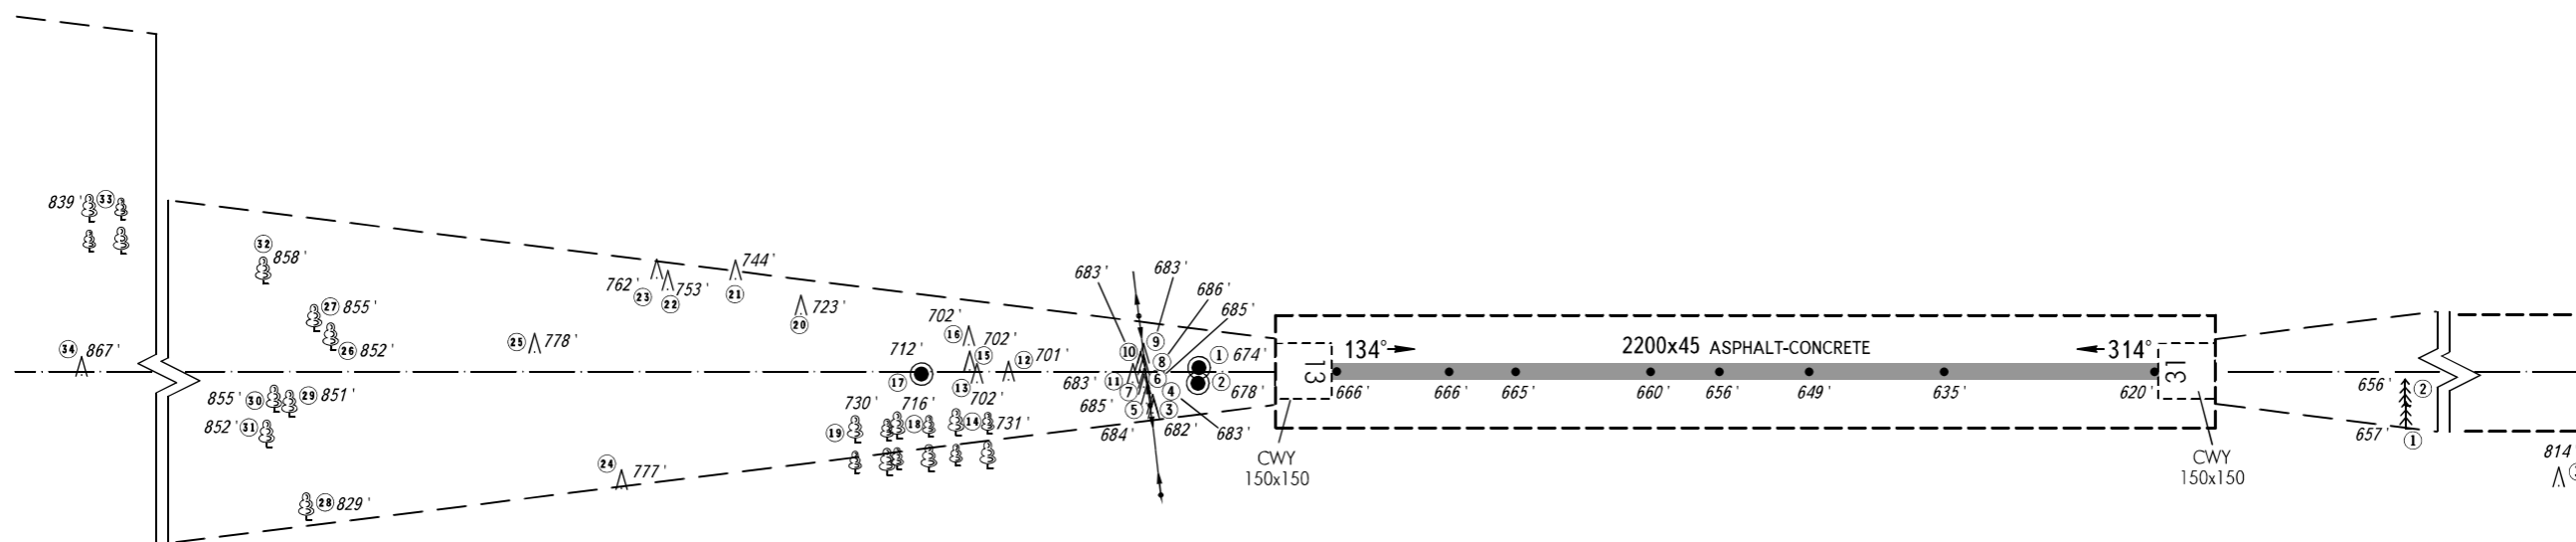

AERODROME OBSTACLE
CHART - ICAO

TYPE A (OPERATING LIMITATIONS)

DIMENSIONS IN METRES, ELEVATIONS IN FEET

KALUGA, RUSSIA
GRABTSEVO
RWY 13/31

MAGNETIC VARIATION 10°E (2019)

DECLARED DISTANCES		
RWY 13		RWY 31
2200	TAKE-OFF RUN AVAILABLE	2200
2350	TAKE-OFF DISTANCE AVAILABLE	2350
2200	ACCELERATE-STOP DISTANCE AVAILABLE	2200
2200	LANDING DISTANCE AVAILABLE	2200

LEGEND

IDENTIFICATION NUMBER	①
FOREST, TREES	🌳
ANTENNA, SPIRE	●
POWER LINE	—+—+—+—
MAST	^

CHANGE: New chart