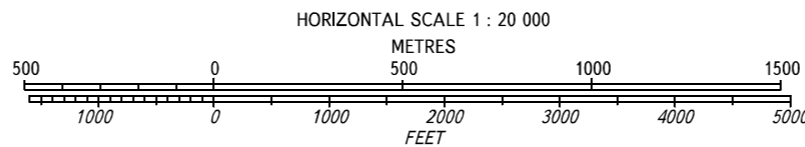

CHANGE: New chart