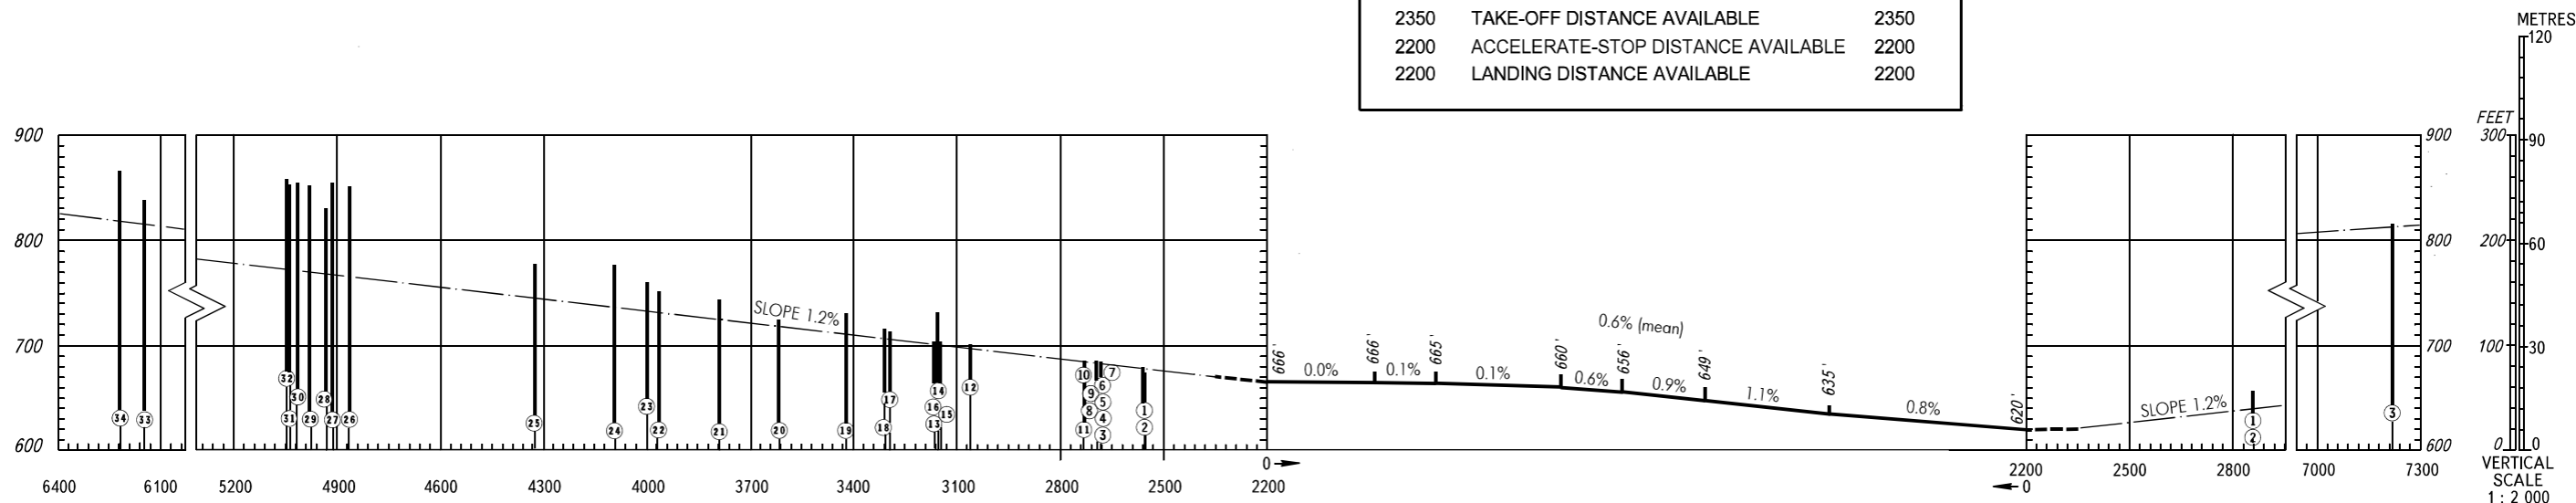

AERODROME OBSTACLE
CHART - ICAO

TYPE A (OPERATING LIMITATIONS)

DIMENSIONS IN METRES, ELEVATIONS IN FEET

KALUGA, RUSSIA
GRABTSEVO
RWY 13/31

MAGNETIC VARIATION 10°E (2019)

DECLARED DISTANCES		
RWY 13		RWY 31
2200	TAKE-OFF RUN AVAILABLE	2200
2350	TAKE-OFF DISTANCE AVAILABLE	2350
2200	ACCELERATE-STOP DISTANCE AVAILABLE	2200
2200	LANDING DISTANCE AVAILABLE	2200