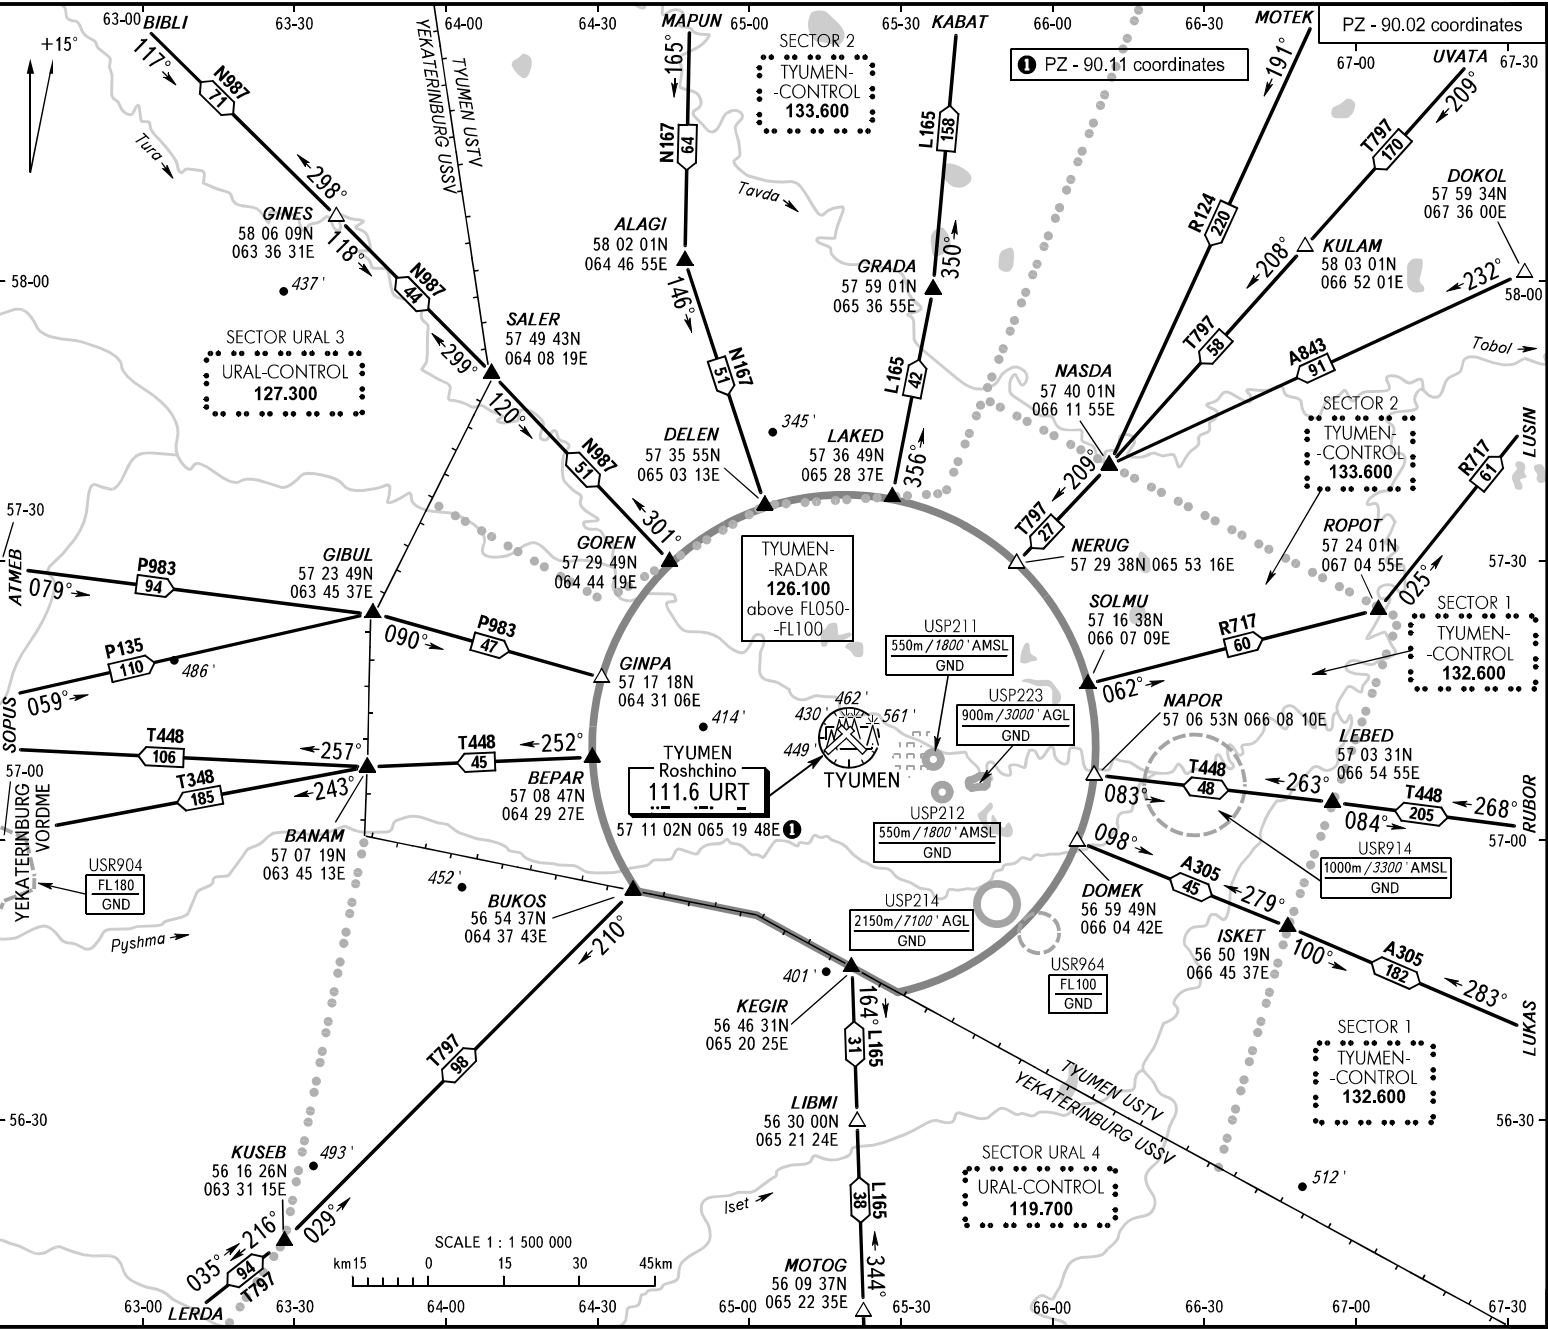

AREA CHART - ICAO

ARRIVAL, DEPARTURE
AND TRANSIT ROUTES

TYUMEN, RUSSIA
ROSHCHINO

RADAR
START
126.100
118.200

BEARINGS AND TRACKS ARE MAGNETIC
ALTITUDES AND ELEVATIONS IN FEET
DISTANCES IN KILOMETRES

CHANGE: New chart