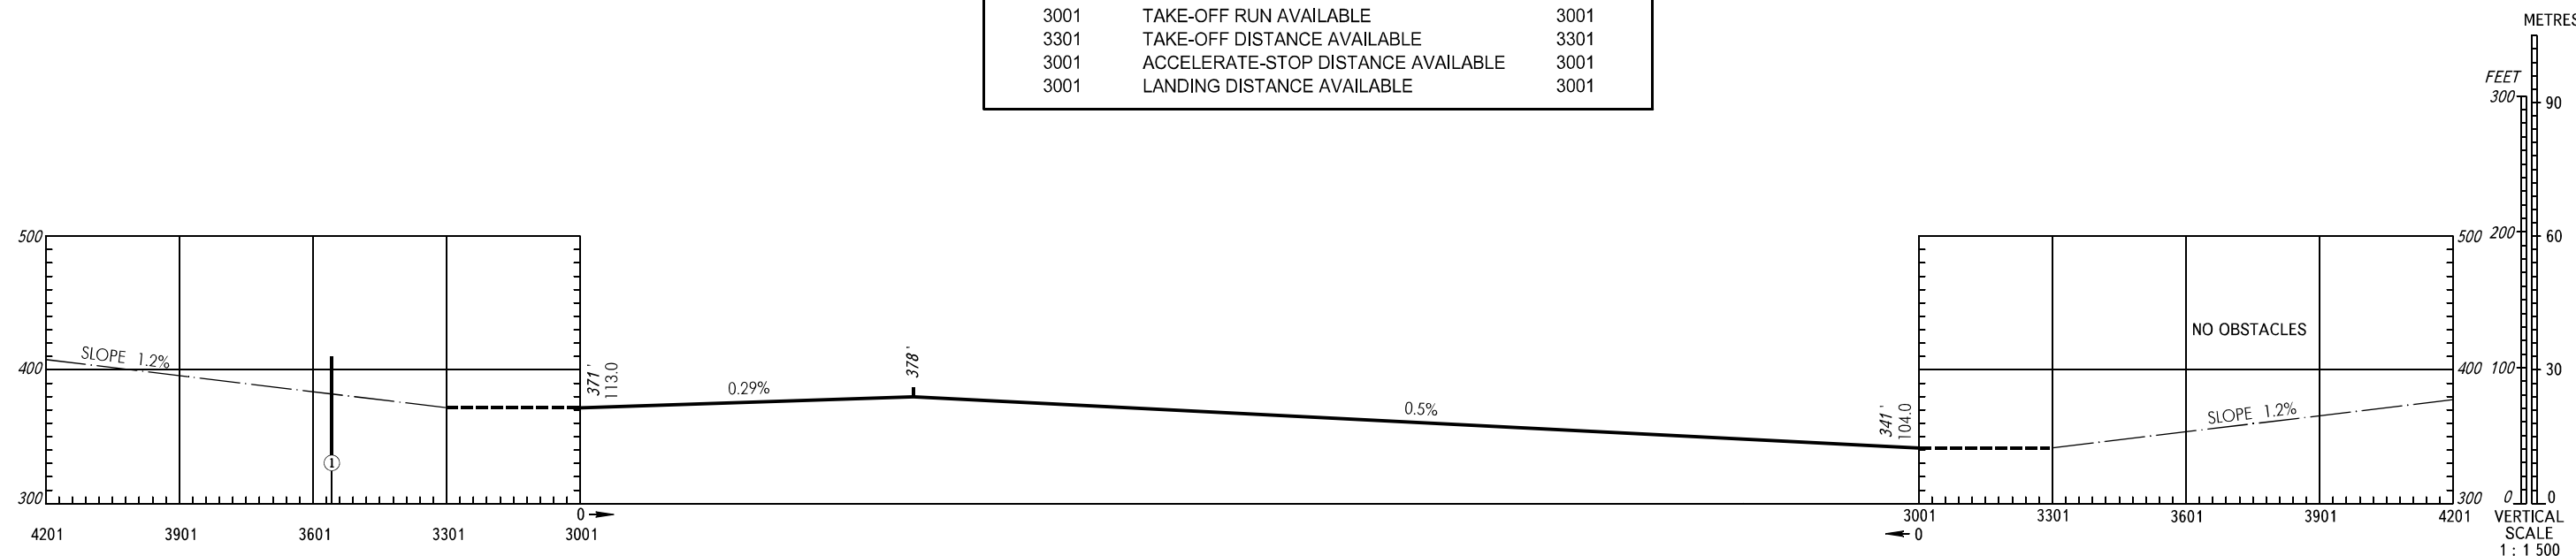

AERODROME OBSTACLE  
CHART - ICAO

TYPE A (OPERATING LIMITATIONS)

DIMENSIONS IN METRES, ELEVATIONS IN FEET AND METRES

TYUMEN, RUSSIA  
ROSHCHINO  
RWY 03/21

MAGNETIC VARIATION 15°E 2015

DECLARED DISTANCES		
RWY 03		RWY 21
3001	TAKE-OFF RUN AVAILABLE	3001
3301	TAKE-OFF DISTANCE AVAILABLE	3301
3001	ACCELERATE-STOP DISTANCE AVAILABLE	3001
3001	LANDING DISTANCE AVAILABLE	3001

LEGEND	
IDENTIFICATION NUMBER	①
TREE	🌳