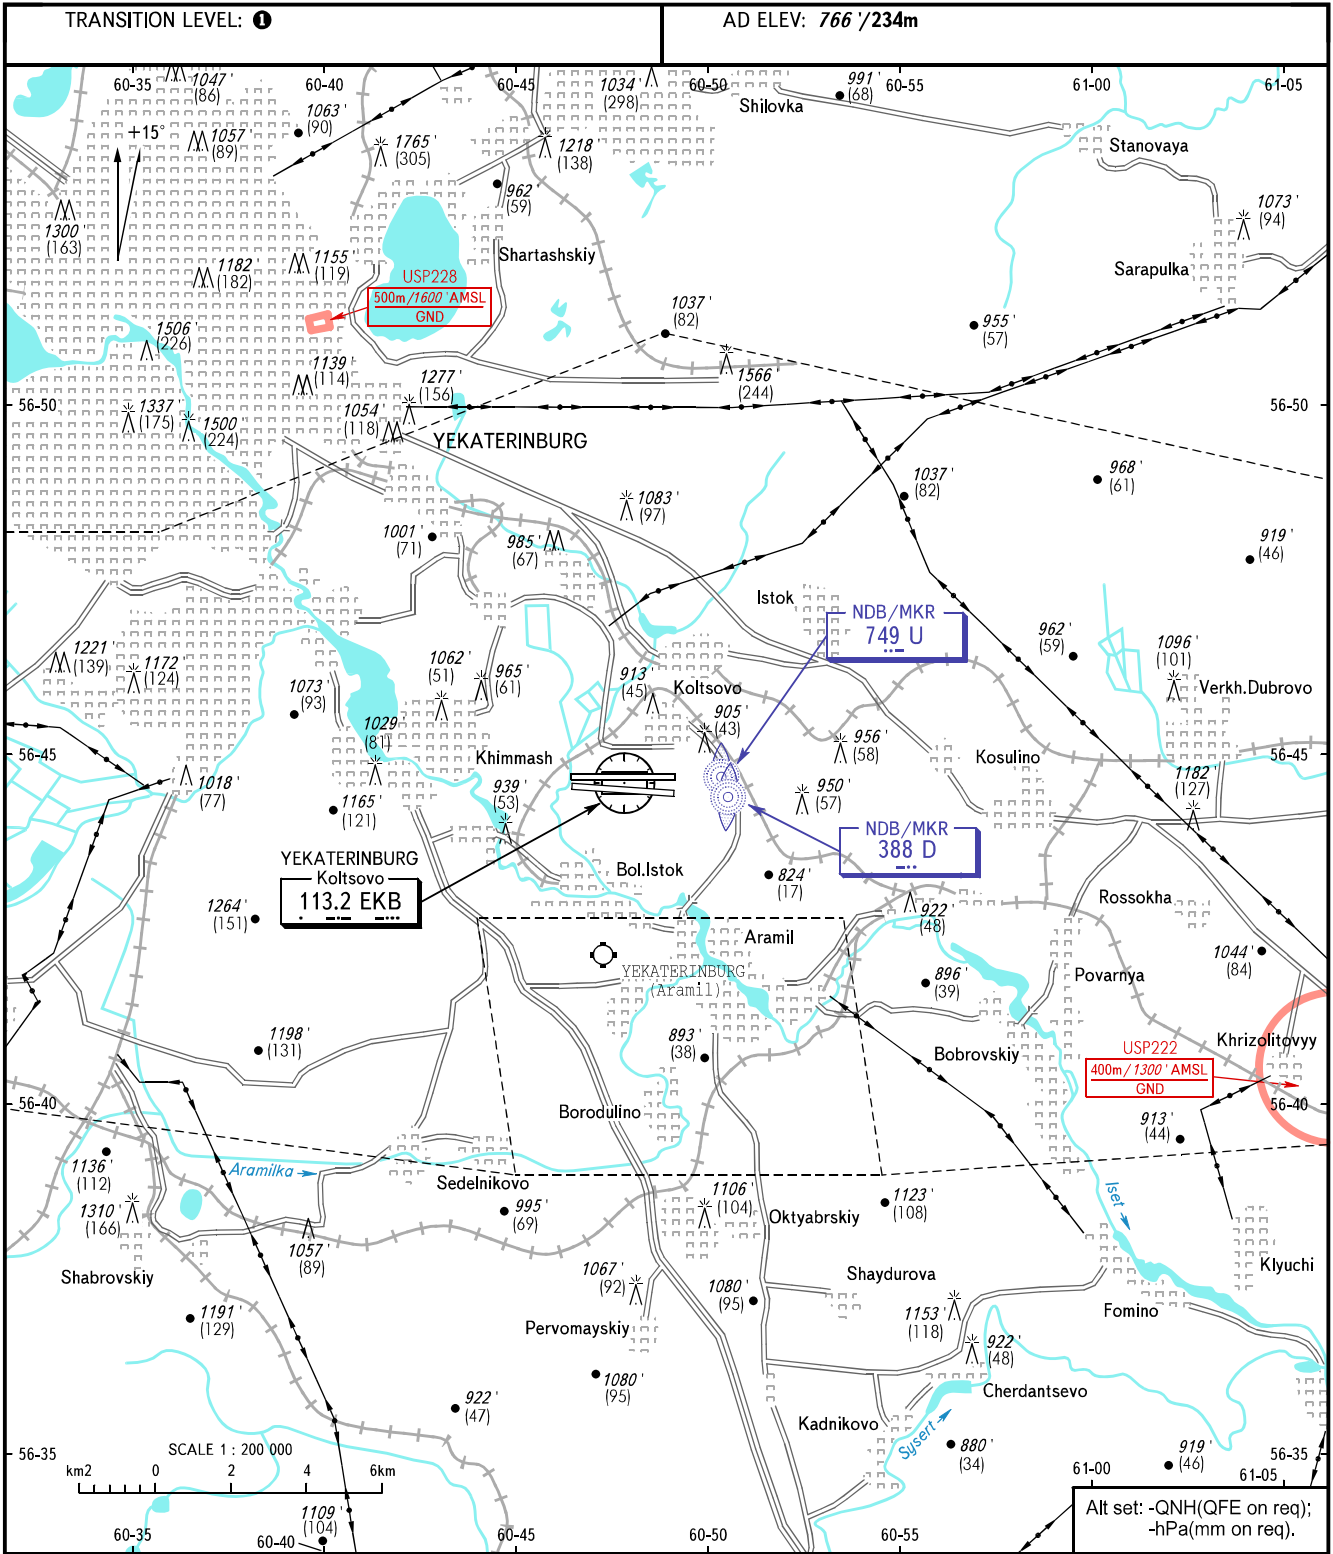

**VISUAL
APPROACH
CHART - ICAO**

KOLTSOVO RADAR	118.700
KOLTSOVO START	124.300

YEKATERINBURG, RUSSIA
KOLTSOVO
RWY 08L/26R, 08R/26L

- 1** **TRANSITION LEVEL:**
- FL050 when QNH is 1013 hPa (760mm mercury column) or above;
 - FL060 when QNH is 977 hPa (733mm mercury column) or above, but less than 1013 hPa (760mm mercury column);
 - FL070 when QNH is less than 977 hPa (733mm mercury column).