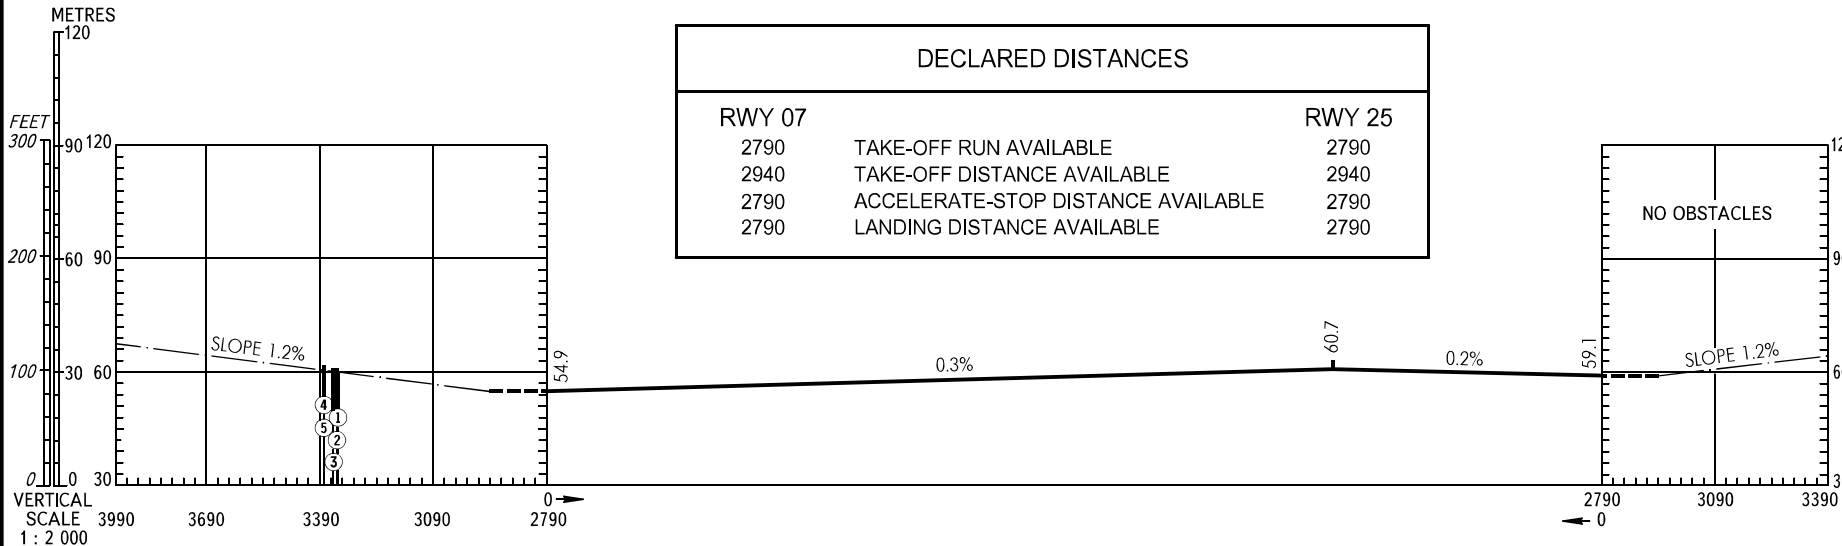

AERODROME OBSTACLE CHART - ICAO

TYPE **A** (OPERATING LIMITATIONS)

DIMENSIONS AND ELEVATIONS IN METRES

SURGUT, RUSSIA
SURGUT
RWY 07/25

MAGNETIC VARIATION 17°E (2020)

DECLARED DISTANCES		
RWY 07		RWY 25
2790	TAKE-OFF RUN AVAILABLE	2790
2940	TAKE-OFF DISTANCE AVAILABLE	2940
2790	ACCELERATE-STOP DISTANCE AVAILABLE	2790
2790	LANDING DISTANCE AVAILABLE	2790

VERTICAL SCALE 1 : 2 000

LEGEND	
IDENTIFICATION NUMBER	①
ANTENNA	●
BUILDING	■