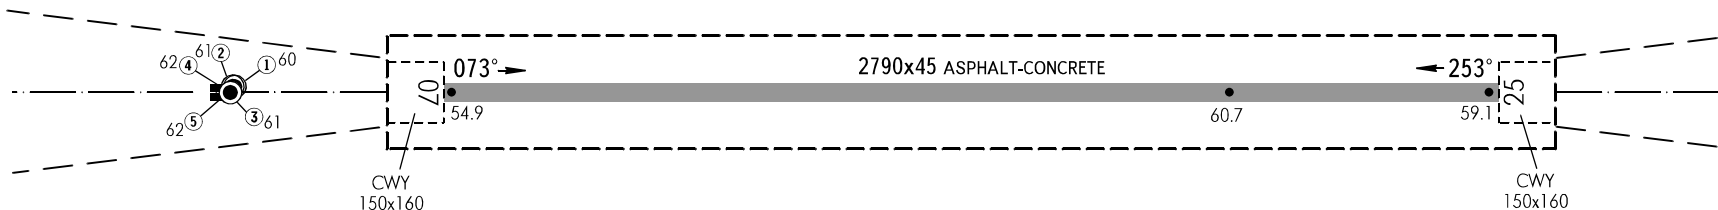

AERODROME OBSTACLE CHART - ICAO

TYPE **A** (OPERATING LIMITATIONS)

DIMENSIONS AND ELEVATIONS IN METRES

SURGUT, RUSSIA
SURGUT
RWY 07/25

MAGNETIC VARIATION 17°E (2020)

DECLARED DISTANCES		
RWY 07		RWY 25
2790	TAKE-OFF RUN AVAILABLE	2790
2940	TAKE-OFF DISTANCE AVAILABLE	2940
2790	ACCELERATE-STOP DISTANCE AVAILABLE	2790
2790	LANDING DISTANCE AVAILABLE	2790

VERTICAL SCALE 1 : 2 000

LEGEND	
IDENTIFICATION NUMBER	①
ANTENNA	●
BUILDING	■