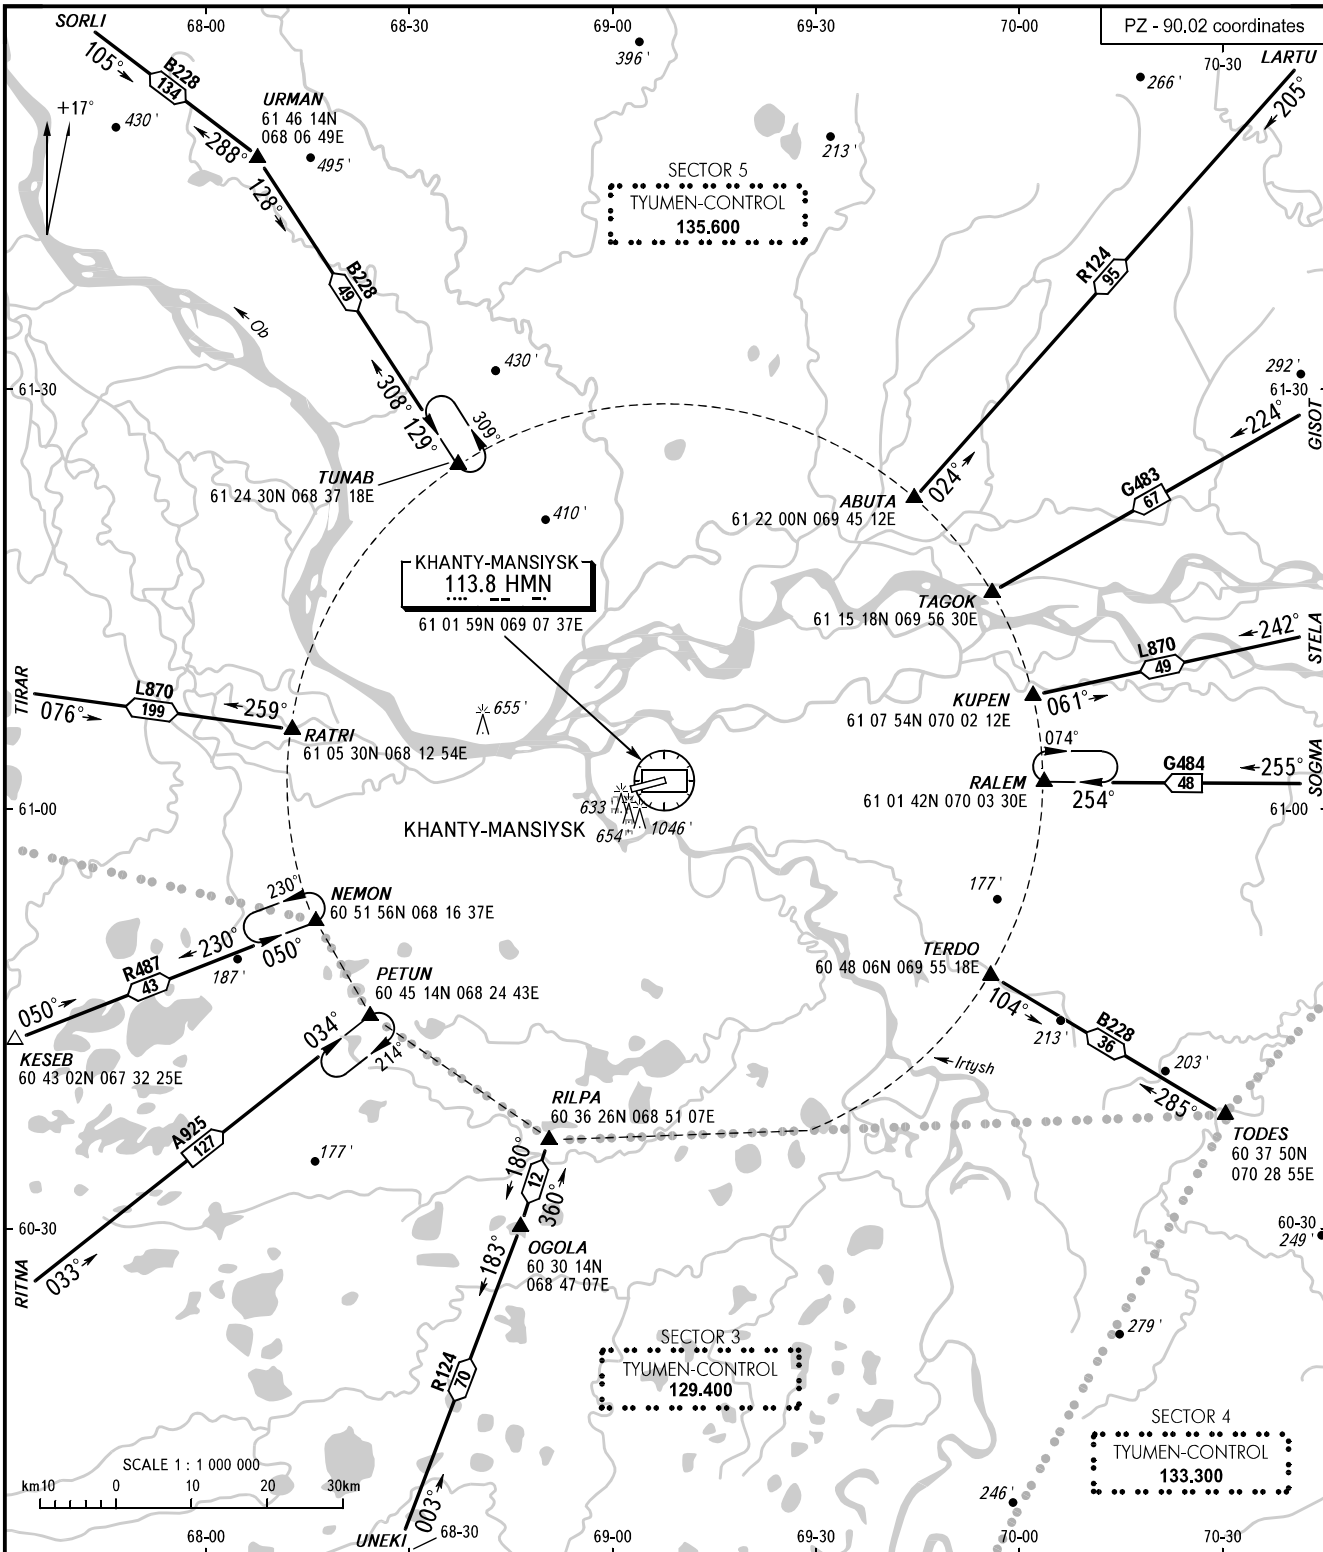

AREA CHART - ICAO

ARRIVAL, DEPARTURE  
AND TRANSIT ROUTES

KHANTY-MANSIYSK, RUSSIA

KHANTY-MANSIYSK

KHANTYM RADAR 120.400  
KHANTYM TOWER 118.100

**WARNING**  
Flights within CTR along airways of the Russian Federation at FL100 or below and alignment of airways segments - by ATS unit.

BEARINGS AND TRACKS ARE MAGNETIC  
ALTITUDES AND ELEVATIONS IN FEET  
DISTANCES IN KILOMETRES

CHANGE: L870