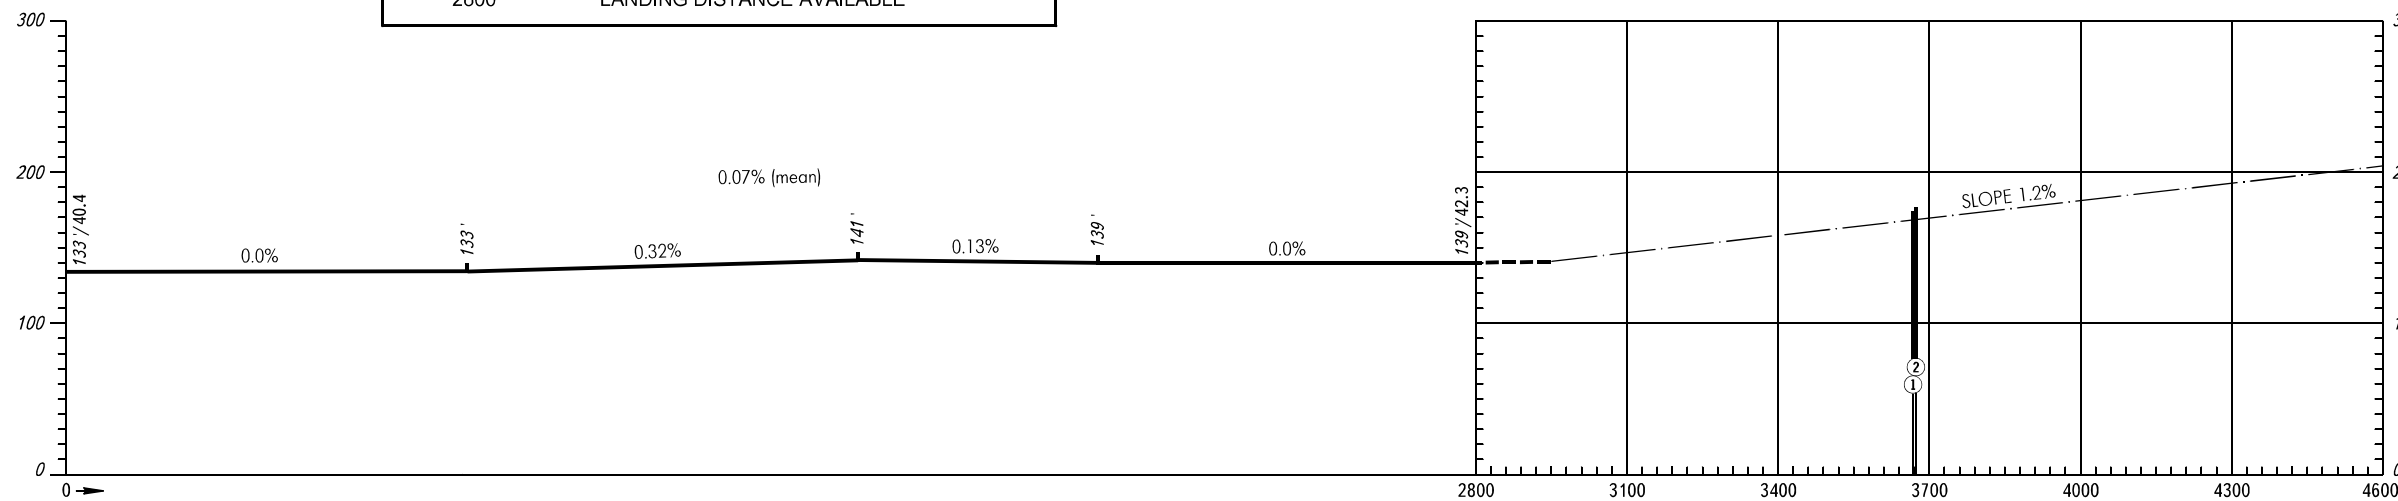

AERODROME OBSTACLE
CHART - ICAO

TYPE **A** (OPERATING LIMITATIONS)

DIMENSIONS IN METRES, ELEVATIONS IN *FEET* AND METRES

KHANTY-MANSIYSK, RUSSIA
KHANTY-MANSIYSK
RWY 06

MAGNETIC VARIATION 17°E (2016)

DECLARED DISTANCES	
RWY 06	
2800	TAKE-OFF RUN AVAILABLE
2950	TAKE-OFF DISTANCE AVAILABLE
2800	ACCELERATE-STOP DISTANCE AVAILABLE
2800	LANDING DISTANCE AVAILABLE

LEGEND

IDENTIFICATION NUMBER	①
ANTENNA, MAST	●