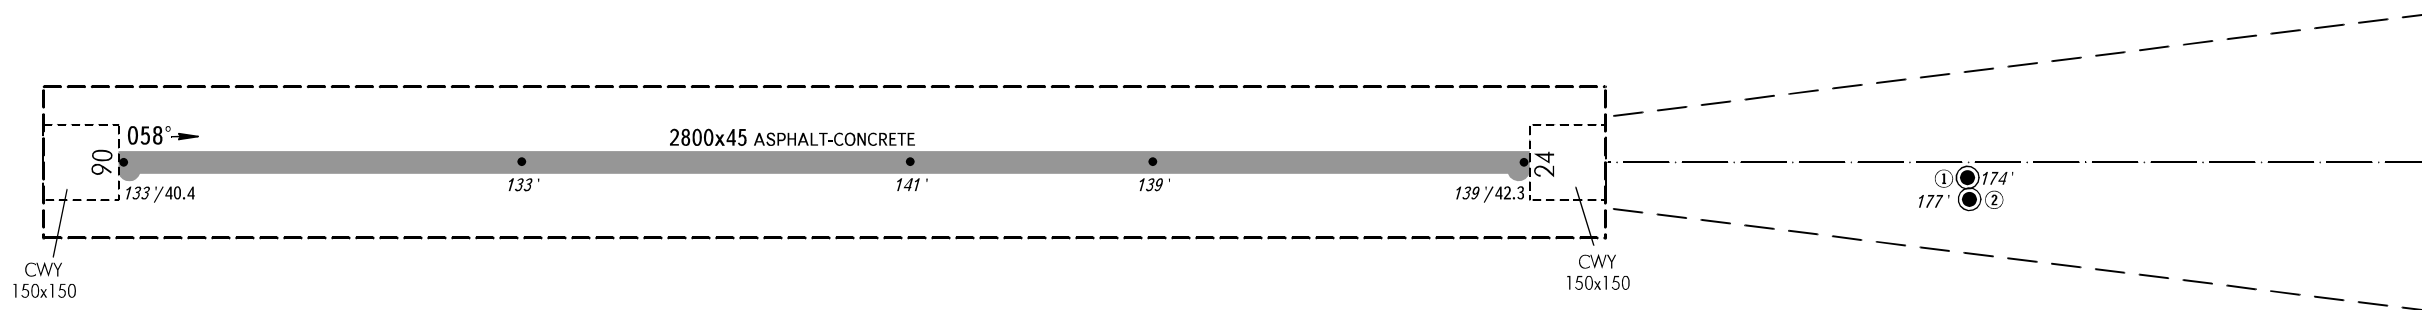

AERODROME OBSTACLE
CHART - ICAO

TYPE **A** (OPERATING LIMITATIONS)

DIMENSIONS IN METRES, ELEVATIONS IN *FEET* AND METRES

KHANTY-MANSIYSK, RUSSIA
KHANTY-MANSIYSK
RWY 06

MAGNETIC VARIATION 17°E (2016)

DECLARED DISTANCES	
RWY 06	
2800	TAKE-OFF RUN AVAILABLE
2950	TAKE-OFF DISTANCE AVAILABLE
2800	ACCELERATE-STOP DISTANCE AVAILABLE
2800	LANDING DISTANCE AVAILABLE

LEGEND

IDENTIFICATION NUMBER	①
ANTENNA, MAST	●