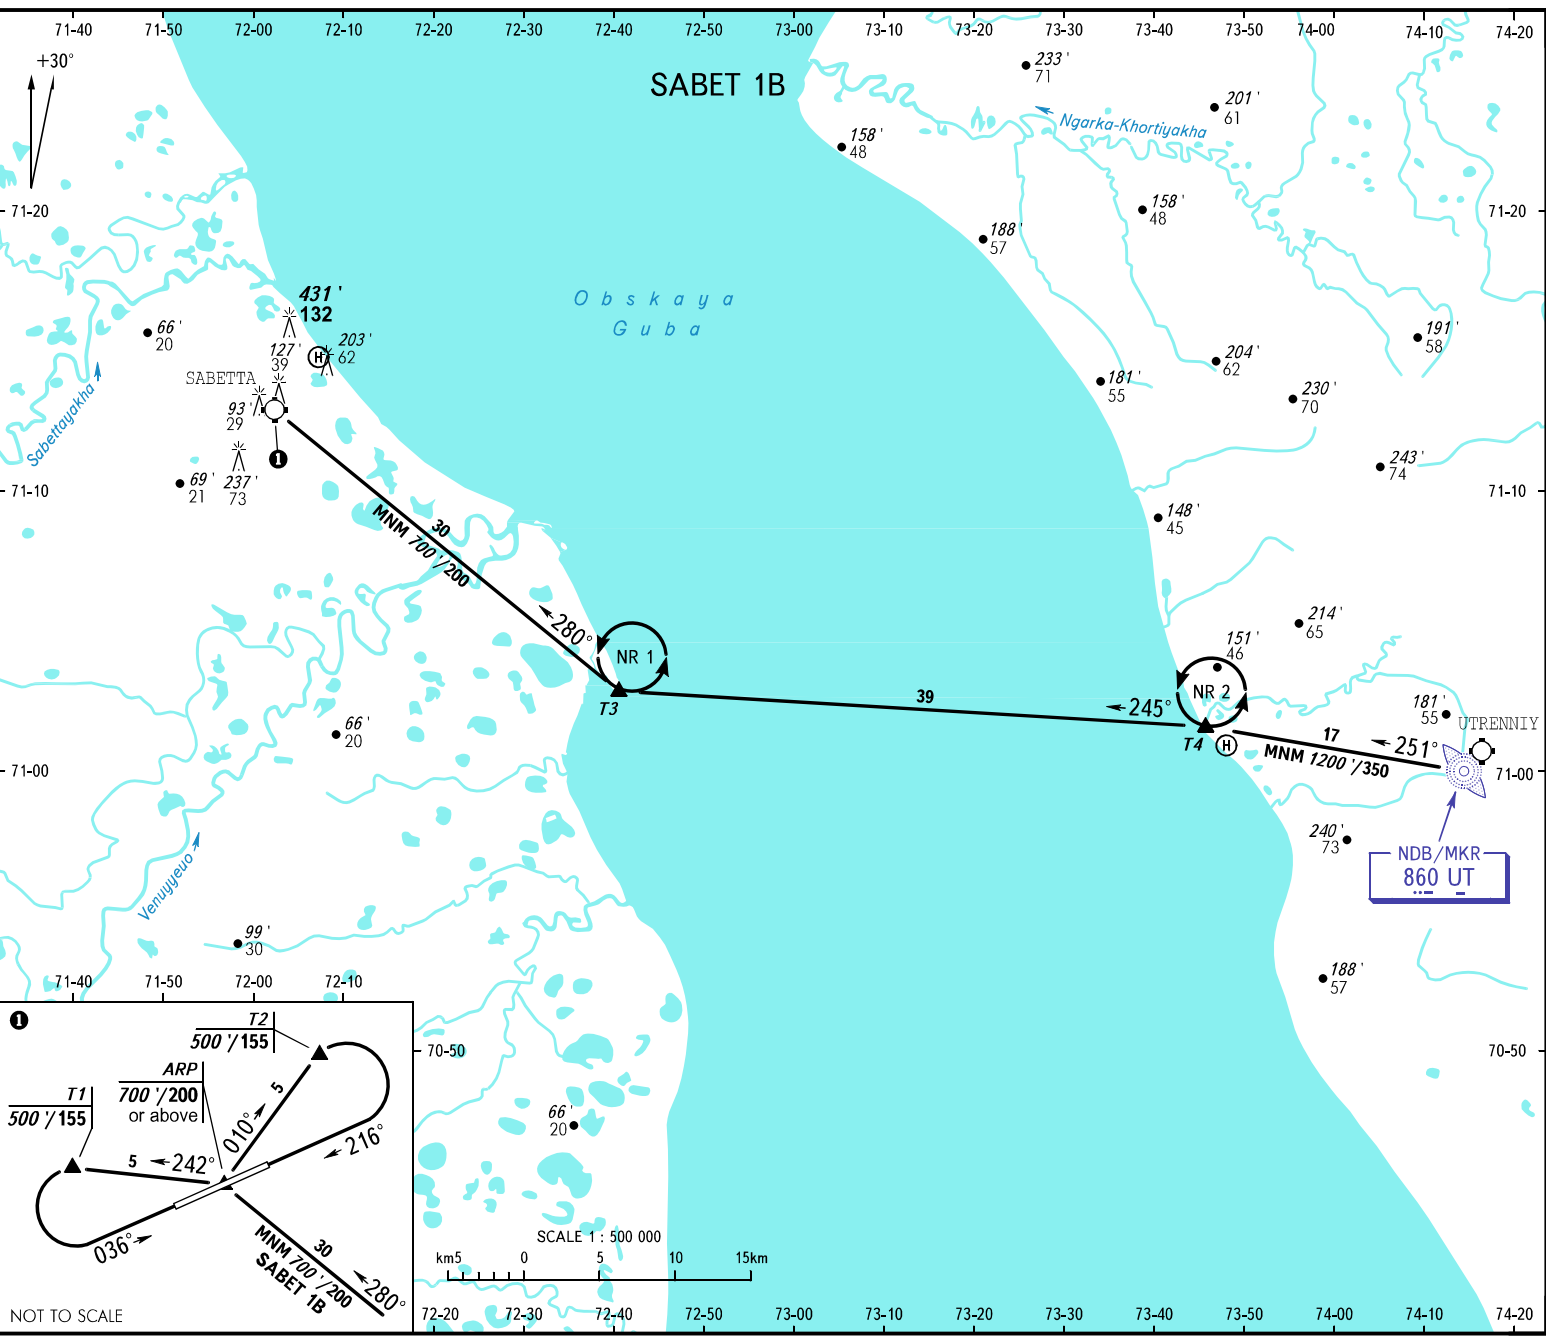

AIP
RUSSIA
VFR
ARRIVAL
CHART

TRANSITION
LEVEL: BY ATC

AD 2.1 USDA-205
07 SEP 23
SABETTIA, RUSSIA
SABETTIA
RWY 04/22

CHANGE: New chart

SABETTA INFORMATION 134.500

BEARINGS AND TRACKS ARE MAGNETIC
ALTITUDES IN FEET AND METRES
ELEVATIONS IN FEET AND METRES
DISTANCES IN KILOMETRES

Alt set: -QN(H)(QFE on req);
-hPa(mm on req).

Federal Air Transport Agency

AIRAC AMDT 09/23