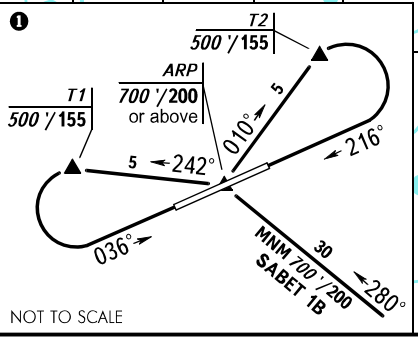

AIP
RUSSIA
VFR
ARRIVAL
CHART

TRANSITION
LEVEL: BY ATC

AD 2.1 USDA-205
07 SEP 23
SABETTIA, RUSSIA
SABETTIA
RWY 04/22

CHANGE: New chart

SABETTA INFORMATION 134.500

BEARINGS AND TRACKS ARE MAGNETIC
ALTITUDES IN FEET AND METRES
ELEVATIONS IN FEET AND METRES
DISTANCES IN KILOMETRES

Alt set: -QN(H)(QFE on req);
-hPa(mm on req).

Federal Air Transport Agency

AIRAC AMDT 09/23