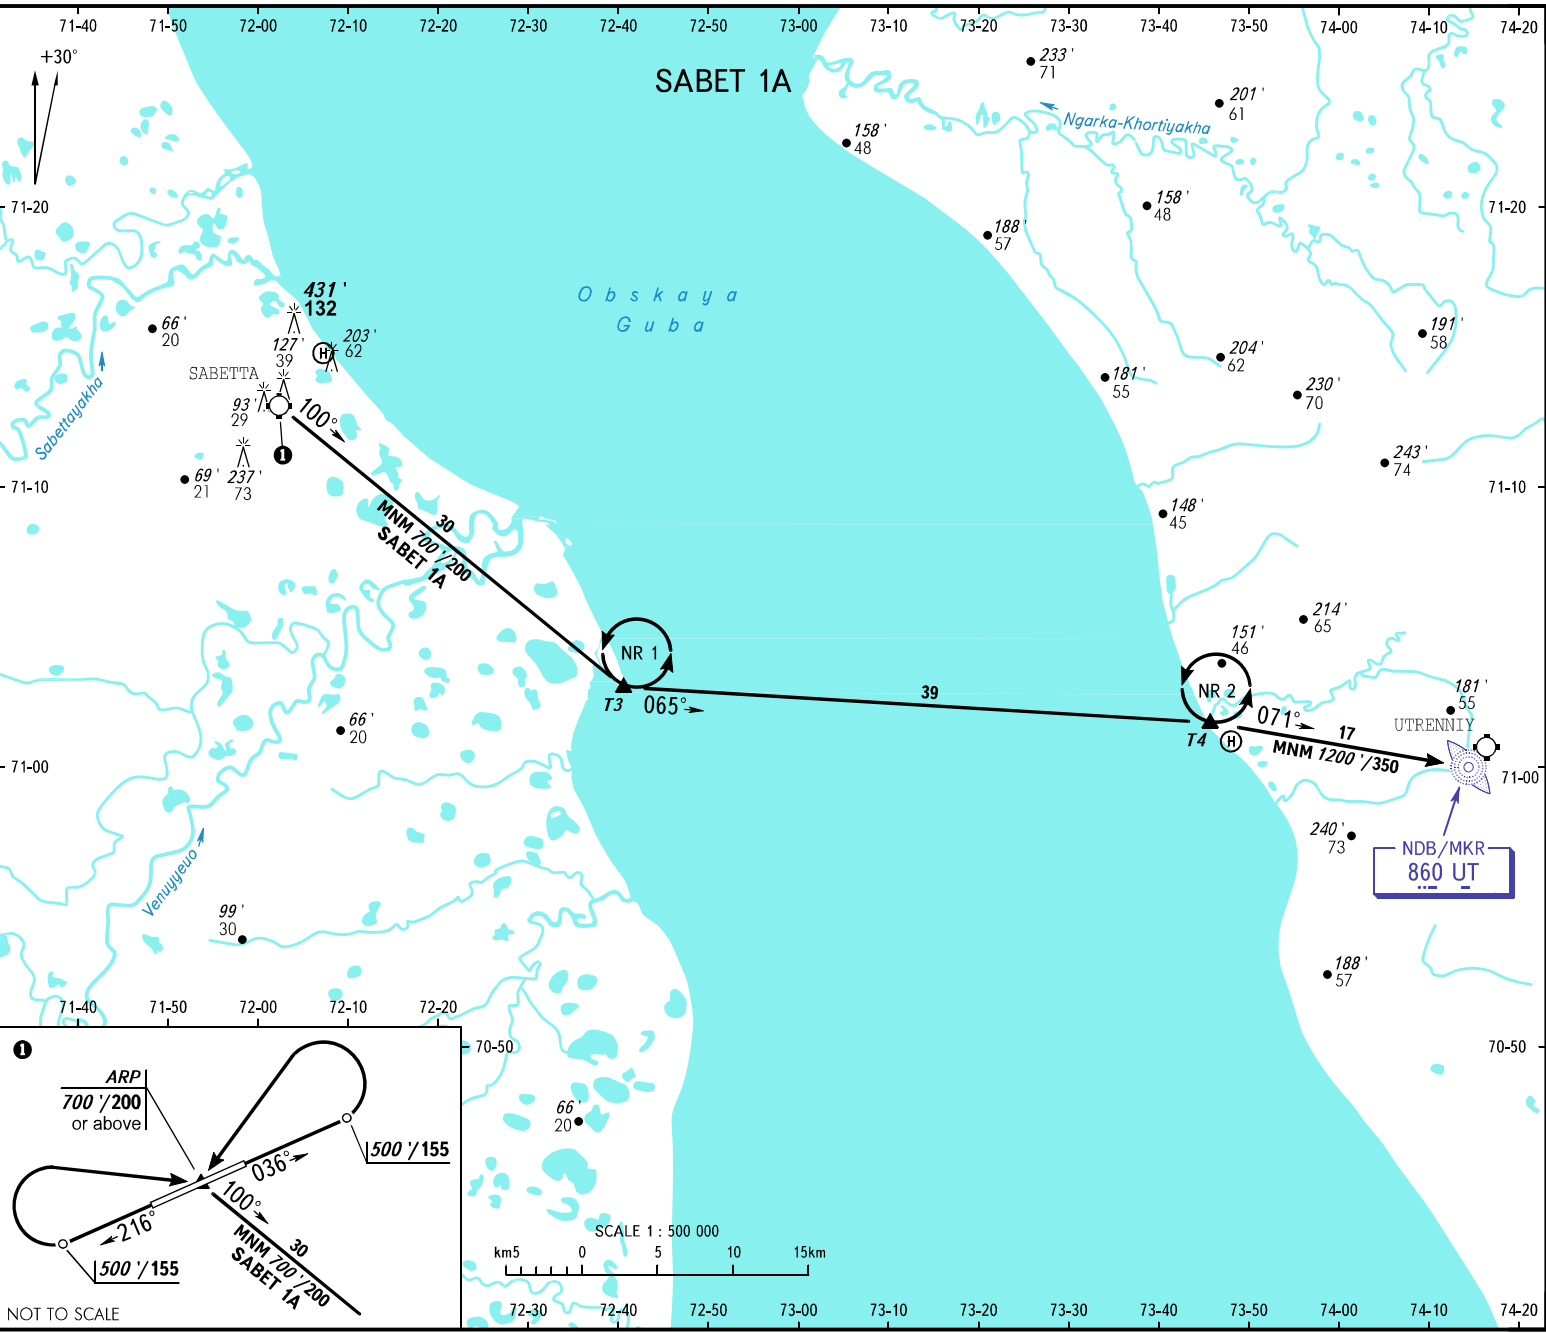

AIP  
RUSSIA  
VFR  
DEPARTURE  
CHART

TRANSITION ALT.: 4000 / 1200

AD 2.1 USDA-203  
07 SEP 23  
SABETTA, RUSSIA  
SABETTA  
RWY 04/22

SABETTA INFORMATION

134.500

BEARINGS AND TRACKS ARE MAGNETIC  
ALTITUDES IN FEET AND METRES  
ELEVATIONS IN FEET AND METRES  
DISTANCES IN KILOMETRES

Alt set: -QN(H)(OE on req.);  
-hP(m on req).

Federal Air Transport Agency

AIRAC AMDT 09/23