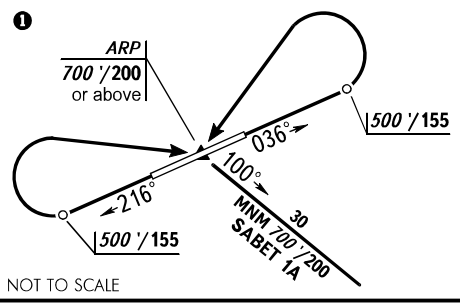

AIP  
RUSSIA  
VFR  
DEPARTURE  
CHART

TRANSITION ALT.: 4000 / 1200

AD 2.1 USDA-203  
07 SEP 23  
SABETTA, RUSSIA  
SABETTA  
RWY 04/22

SABETTA INFORMATION

134.500

BEARINGS AND TRACKS ARE MAGNETIC  
ALTITUDES IN FEET AND METRES  
ELEVATIONS IN FEET AND METRES  
DISTANCES IN KILOMETRES