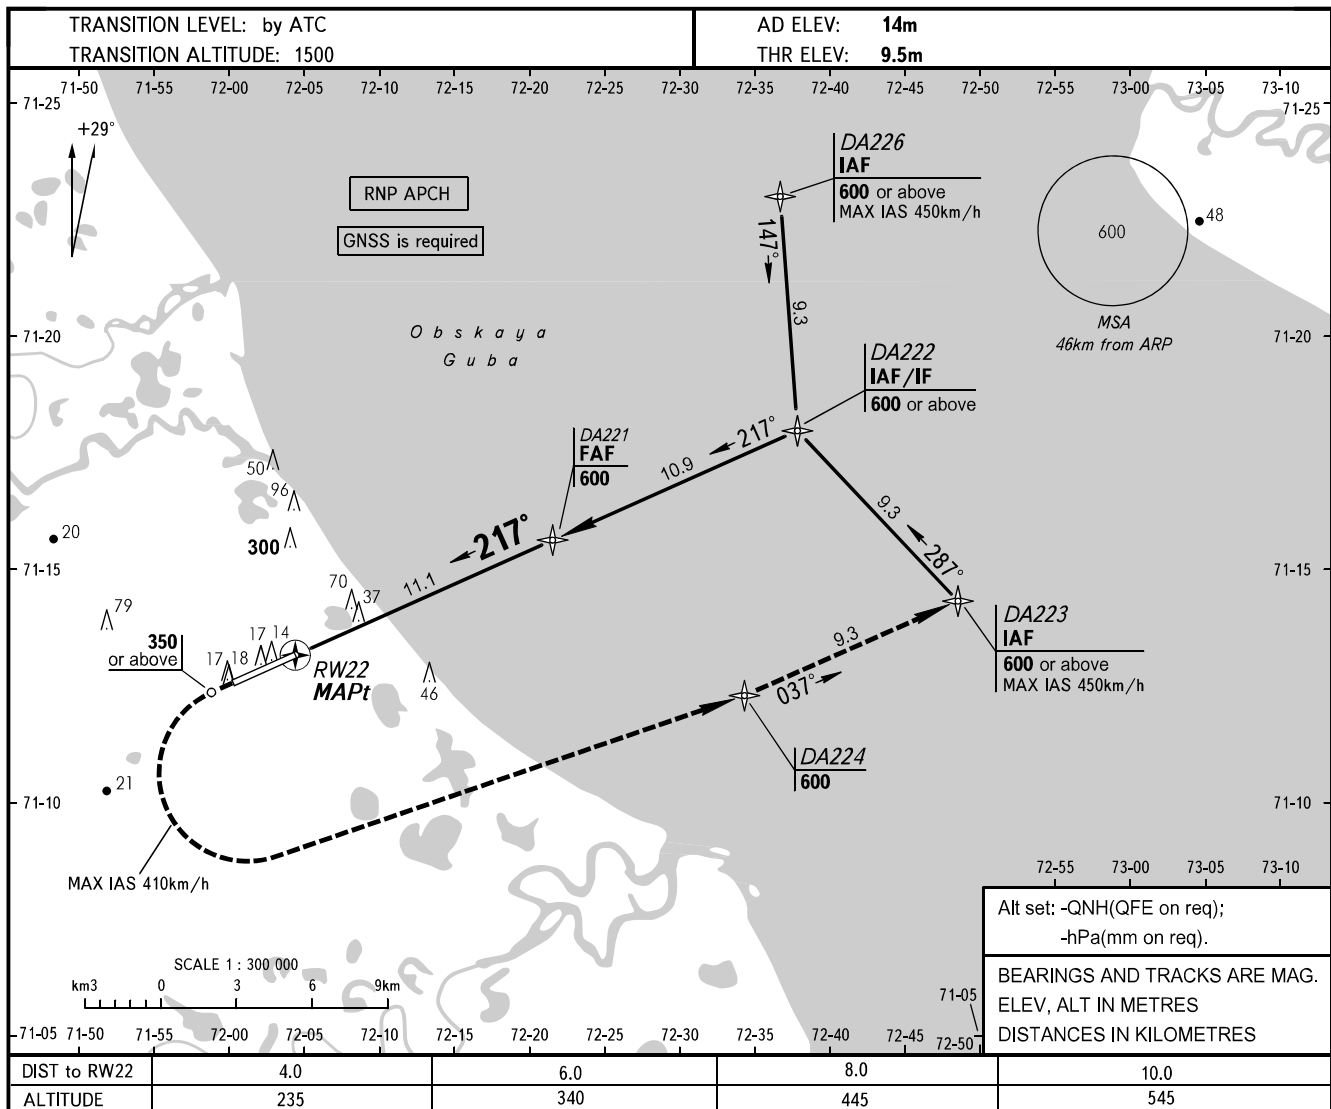

**INSTRUMENT
APPROACH
CHART - ICAO**

SABETTA INFORMATION **134.500**

SABETTA, RUSSIA
SABETTA
RNAV RWY 22

OCA		A	B	C	D					
Straight-in Approach	LNAV	145	145	145	145					
Circling		135	165	195	225					
GROUND SPEED		km/h	150	180	210	240	270	300	330	360
RATE OF DESCENT		m/s	2.2	2.6	3.1	3.5	4.0	4.4	4.8	5.2

WARNING
Visual manoeuvring to the north of AD is PROHIBITED.