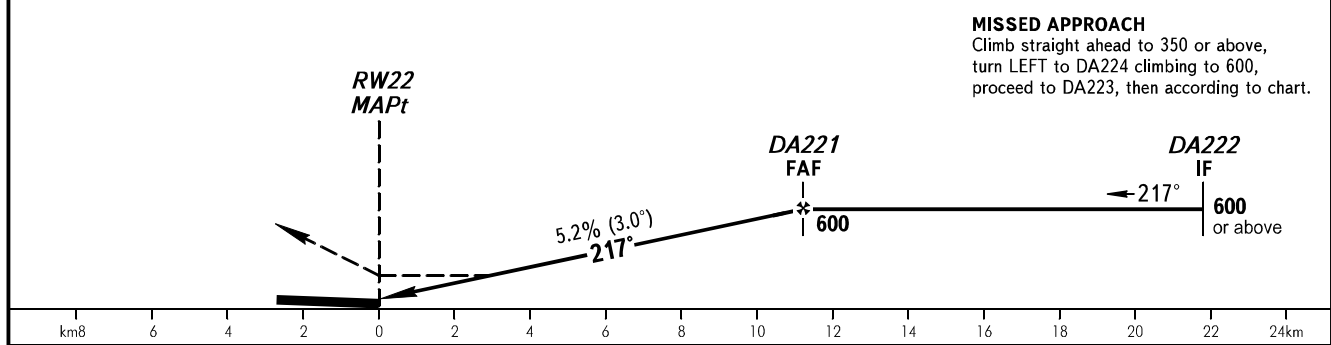

**INSTRUMENT
APPROACH
CHART - ICAO**

SABETTA INFORMATION **134.500**

SABETTA, RUSSIA
SABETTA
RNAV RWY 22

OCA		A	B	C	D					
Straight-in Approach	LNAV	145	145	145	145					
Circling		135	165	195	225					
GROUND SPEED		km/h	150	180	210	240	270	300	330	360
RATE OF DESCENT		m/s	2.2	2.6	3.1	3.5	4.0	4.4	4.8	5.2

WARNING
Visual manoeuvring to the north of AD is PROHIBITED.