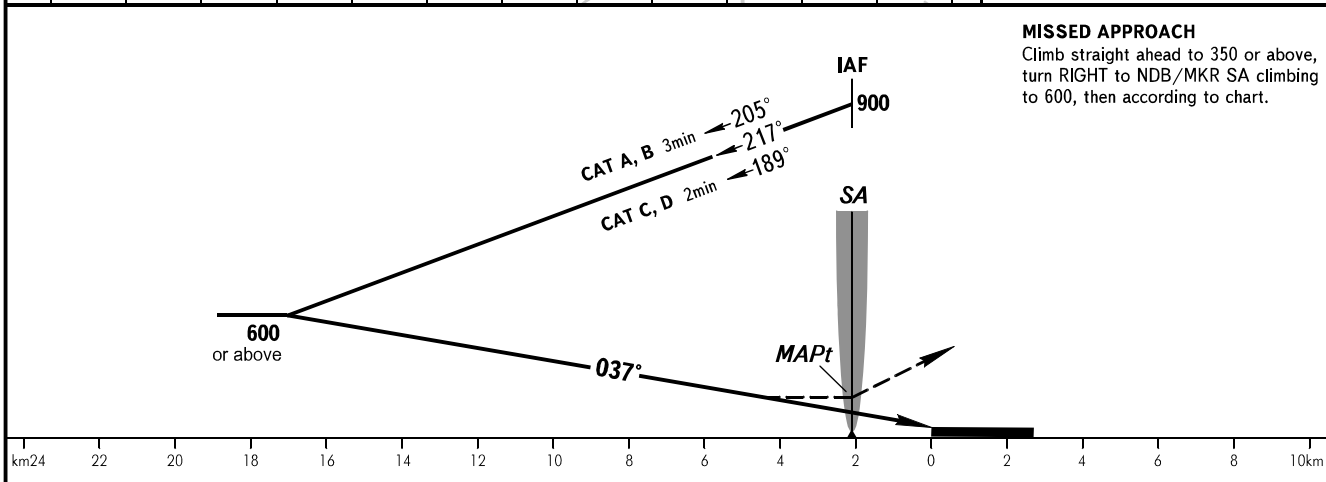

**INSTRUMENT
APPROACH
CHART - ICAO**

SABETTA INFORMATION **134.500**

SABETTA, RUSSIA
SABETTA
NDB RWY 04

OCA		A	B	C	D
Straight-in Approach		135	135	135	135
Circling		135	165	195	225

WARNING
Visual manoeuvring to the north of AD is PROHIBITED.