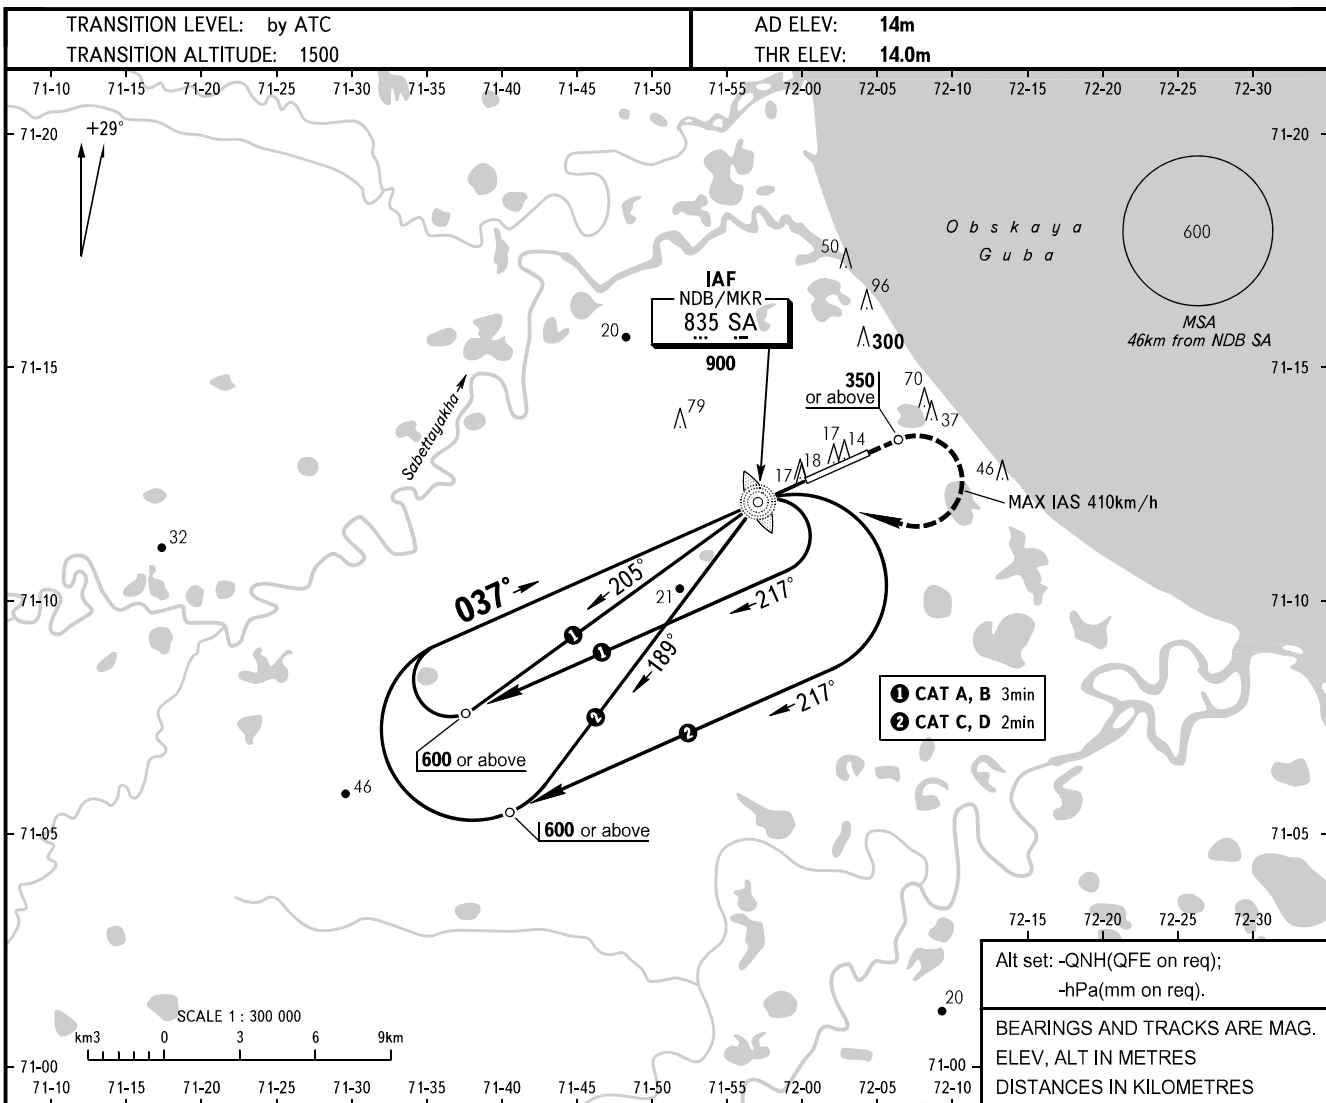

**INSTRUMENT
APPROACH
CHART - ICAO**

SABETTA INFORMATION **134.500**

SABETTA, RUSSIA
SABETTA
NDB RWY 04

OCA		A	B	C	D
Straight-in Approach		135	135	135	135
Circling		135	165	195	225

WARNING
Visual manoeuvring to the north of AD is PROHIBITED.