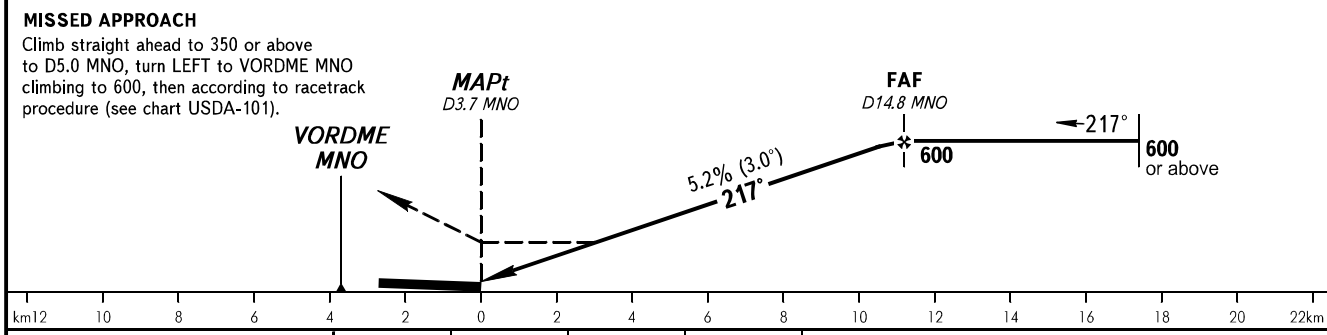

**INSTRUMENT
APPROACH
CHART - ICAO**

SABETTA INFORMATION **134.500**

SABETTA, RUSSIA
SABETTA
VOR Y RWY 22

DME MNO	6.0	8.0	10.0	12.0	14.0
ALTITUDE	145	250	355	460	565

OCA		A	B	C	D	WARNING Visual manoeuvring to the north of AD is PROHIBITED.							
Straight-in Approach		145	145	145	145								
Circling		135	165	195	225								
GROUND SPEED	km/h	150	180	210	240	270	300	330	360	390	420	450	
RATE OF DESCENT	m/s	2.2	2.6	3.1	3.5	4.0	4.4	4.8	5.2	5.7	6.1	6.6	