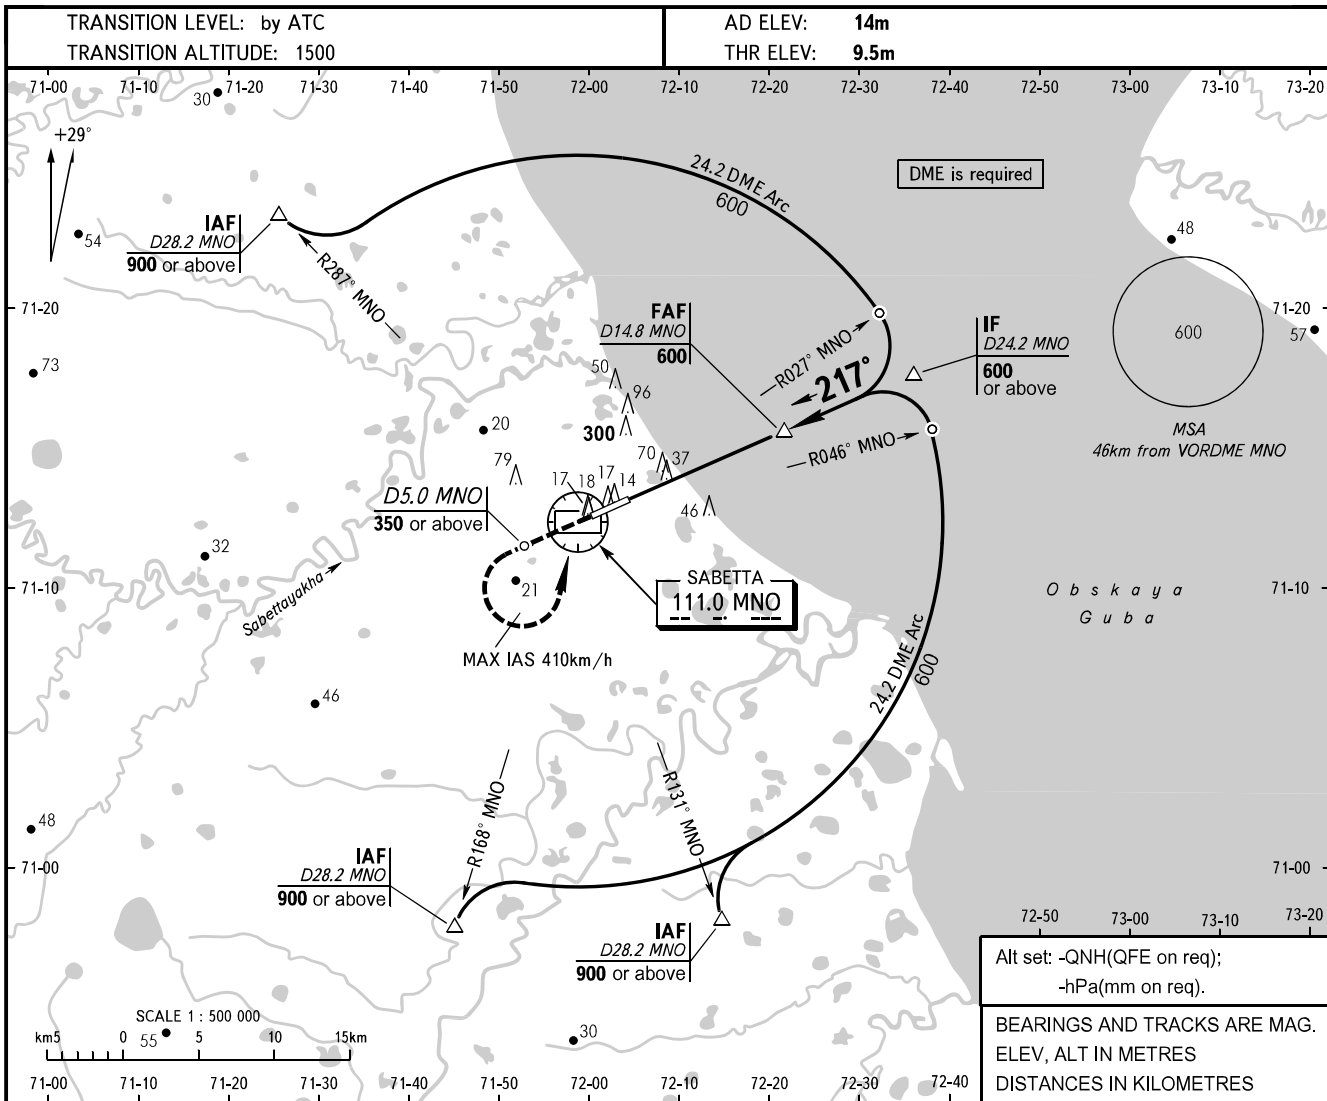

**INSTRUMENT
APPROACH
CHART - ICAO**

SABETTA INFORMATION **134.500**

SABETTA, RUSSIA
SABETTA
VOR Y RWY 22

DME MNO	6.0	8.0	10.0	12.0	14.0
ALTITUDE	145	250	355	460	565

OCA		A	B	C	D	WARNING Visual manoeuvring to the north of AD is PROHIBITED.							
Straight-in Approach		145	145	145	145								
Circling		135	165	195	225								
GROUND SPEED	km/h	150	180	210	240	270	300	330	360	390	420	450	
RATE OF DESCENT	m/s	2.2	2.6	3.1	3.5	4.0	4.4	4.8	5.2	5.7	6.1	6.6	

CHANGE: Profile