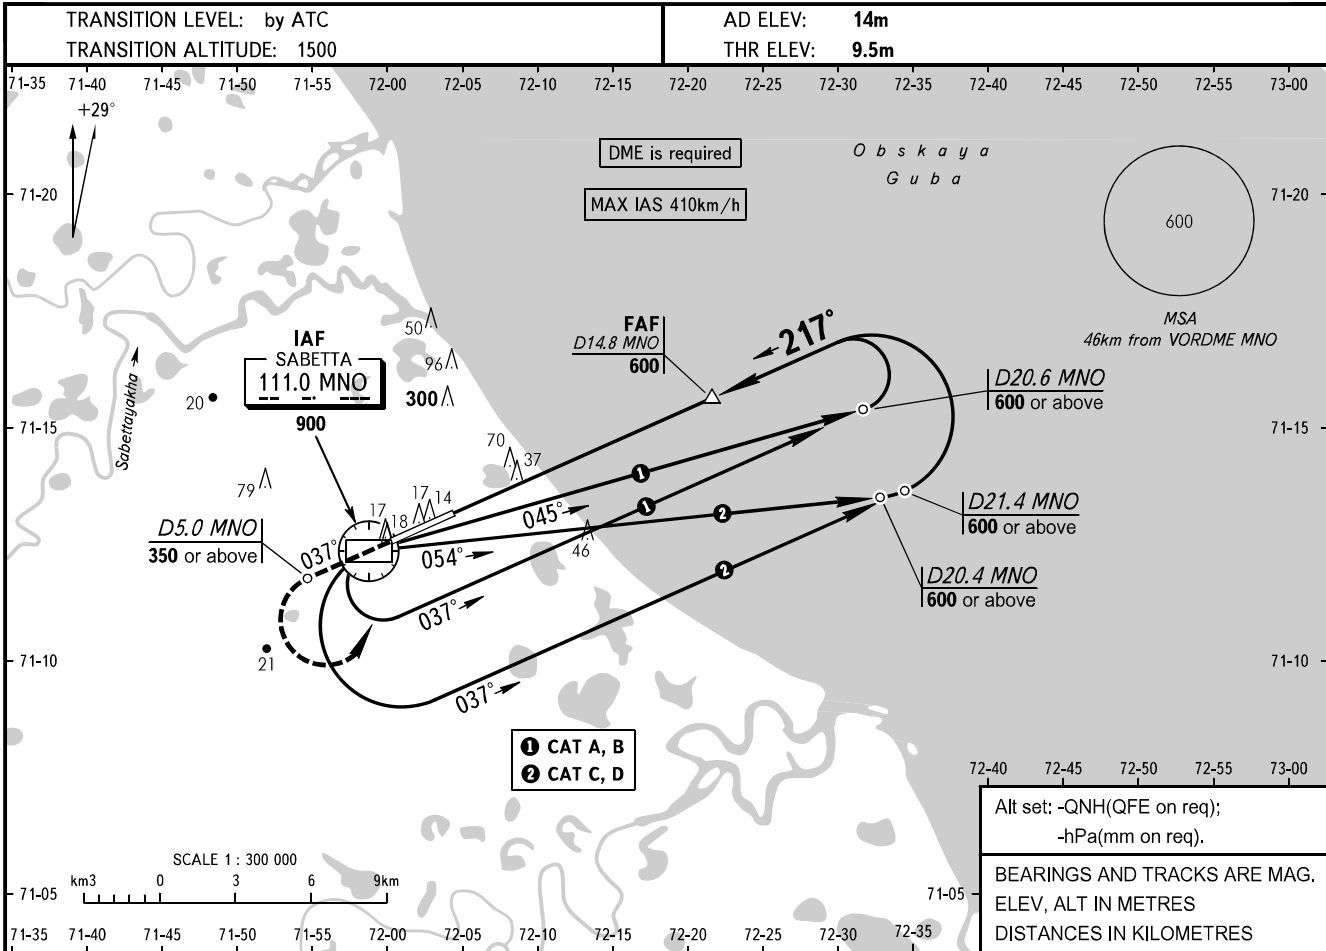

**INSTRUMENT  
APPROACH  
CHART - ICAO**

SABETTA INFORMATION **134.500**

**SABETTA, RUSSIA**  
SABETTA  
VOR X RWY 22

DME MNO	6.0	8.0	10.0	12.0	14.0
ALTITUDE	145	250	355	460	565

OCA		A	B	C	D	<b>WARNING</b> Visual manoeuvring to the north of AD is PROHIBITED.							
Straight-in Approach		145	145	145	145								
Circling		135	165	195	225								
GROUND SPEED	km/h	150	180	210	240	270	300	330	360	390	420	450	
RATE OF DESCENT	m/s	2.2	2.6	3.1	3.5	4.0	4.4	4.8	5.2	5.7	6.1	6.6	