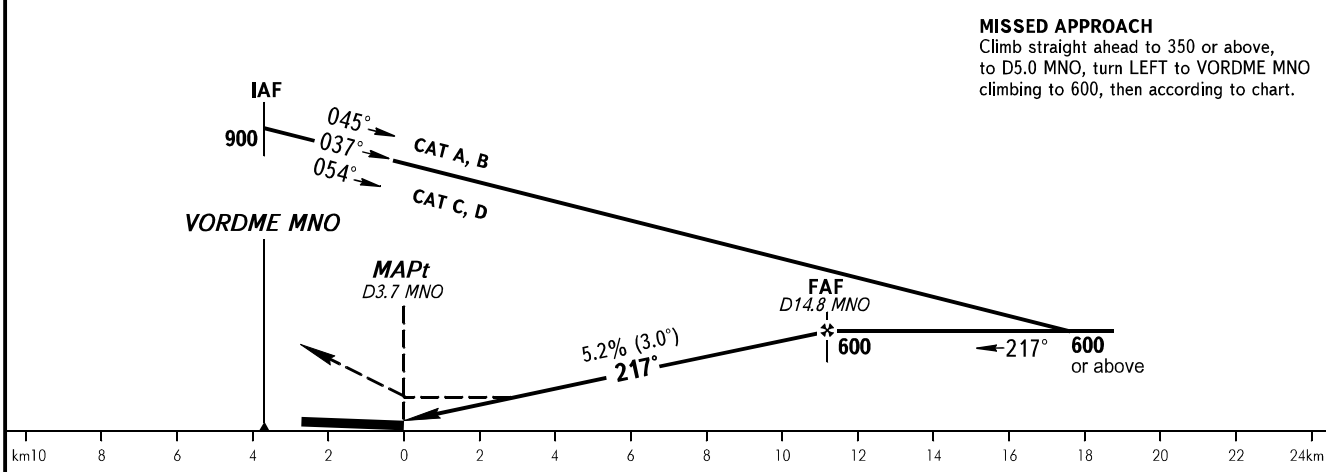

**INSTRUMENT  
APPROACH  
CHART - ICAO**

SABETTA INFORMATION **134.500**

**SABETTA, RUSSIA**  
SABETTA  
VOR X RWY 22

DME MNO	6.0	8.0	10.0	12.0	14.0
ALTITUDE	145	250	355	460	565

OCA		A	B	C	D	<b>WARNING</b> Visual manoeuvring to the north of AD is PROHIBITED.							
Straight-in Approach		145	145	145	145								
Circling		135	165	195	225								
GROUND SPEED	km/h	150	180	210	240	270	300	330	360	390	420	450	
RATE OF DESCENT	m/s	2.2	2.6	3.1	3.5	4.0	4.4	4.8	5.2	5.7	6.1	6.6	