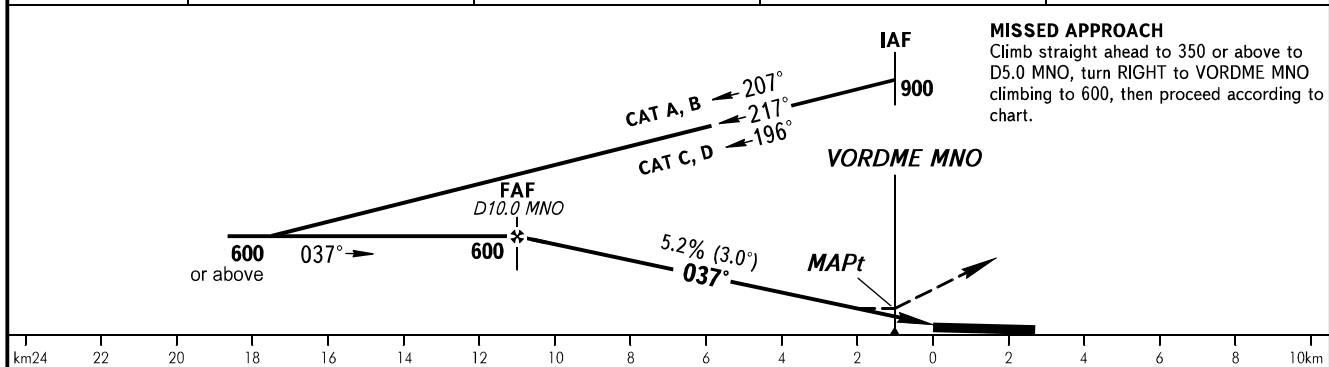

**INSTRUMENT
APPROACH
CHART - ICAO**

SABETTA INFORMATION **134.500**

SABETTA, RUSSIA
SABETTA
VOR X RWY 04

DME MNO	8.0	6.0	4.0	2.0
ALTITUDE	500	395	290	185

OCA	A	B	C	D
Straight-in Approach	115	115	115	115
Circling	135	165	195	225

WARNING
Visual manoeuvring to the north of AD is PROHIBITED.

GROUND SPEED	km/h	150	180	210	240	270	300	330	360
RATE OF DESCENT	m/s	2.2	2.6	3.1	3.5	4.0	4.4	4.8	5.2