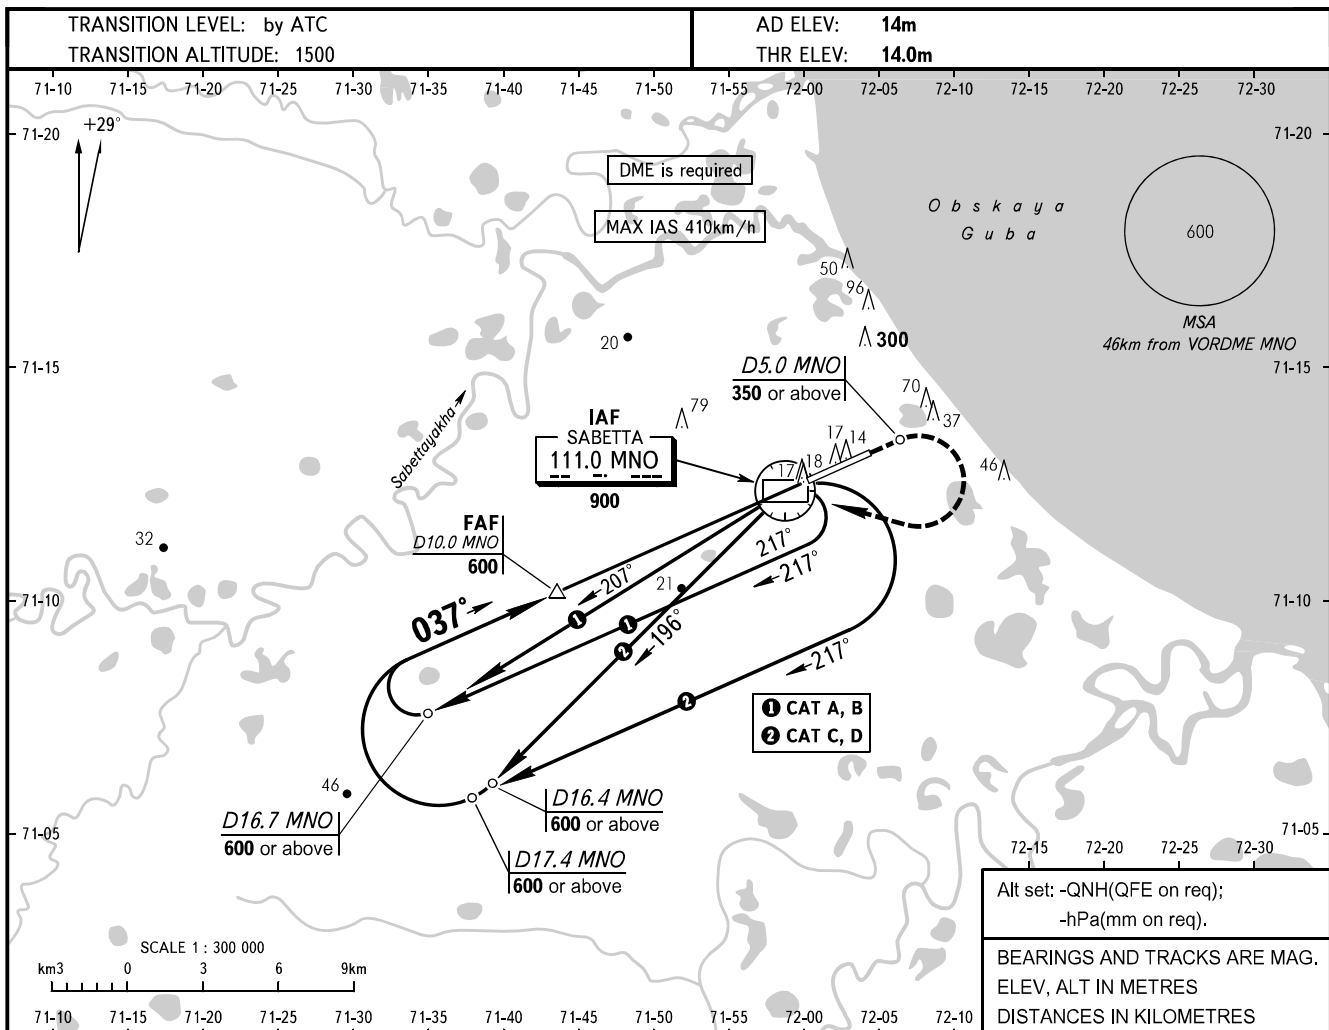

**INSTRUMENT
APPROACH
CHART - ICAO**

SABETTA INFORMATION **134.500**

SABETTA, RUSSIA
SABETTA
VOR X RWY 04

DME MNO	8.0	6.0	4.0	2.0
ALTITUDE	500	395	290	185

OCA	A	B	C	D
Straight-in Approach	115	115	115	115
Circling	135	165	195	225

WARNING
Visual manoeuvring to the north of AD is PROHIBITED.

GROUND SPEED	km/h	150	180	210	240	270	300	330	360
RATE OF DESCENT	m/s	2.2	2.6	3.1	3.5	4.0	4.4	4.8	5.2