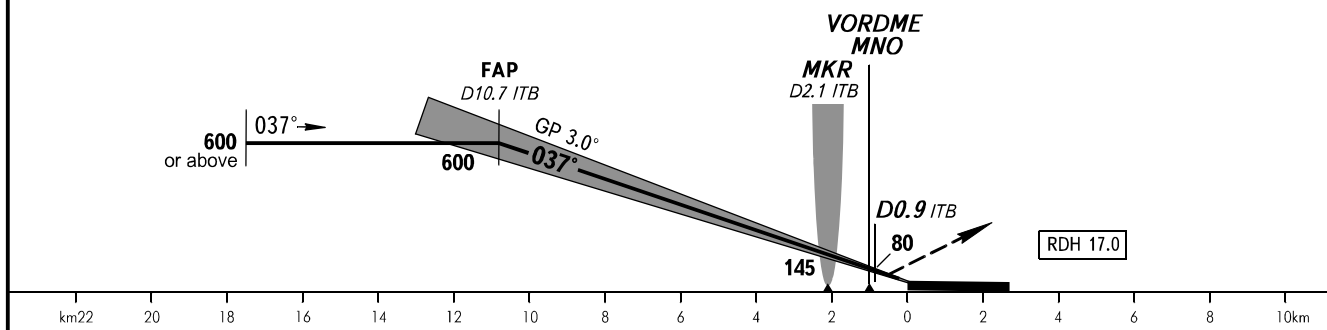

**INSTRUMENT  
APPROACH  
CHART - ICAO**

SABETTA INFORMATION **134.500**

**SABETTA, RUSSIA**  
SABETTA  
ILS Y RWY 04 CAT I

**MISSED APPROACH**  
Climb straight ahead to 350 or above to D5.0 MNO, turn RIGHT to VORDME MNO climbing to 600, then according to racetrack procedure (see chart USDA-98).

OCA		A	B	C	D
Straight-in Approach	<b>CAT I</b>	57	60	62	65
Circling		135	165	195	225

**WARNING**  
Visual manoeuvring to the north of AD is PROHIBITED.