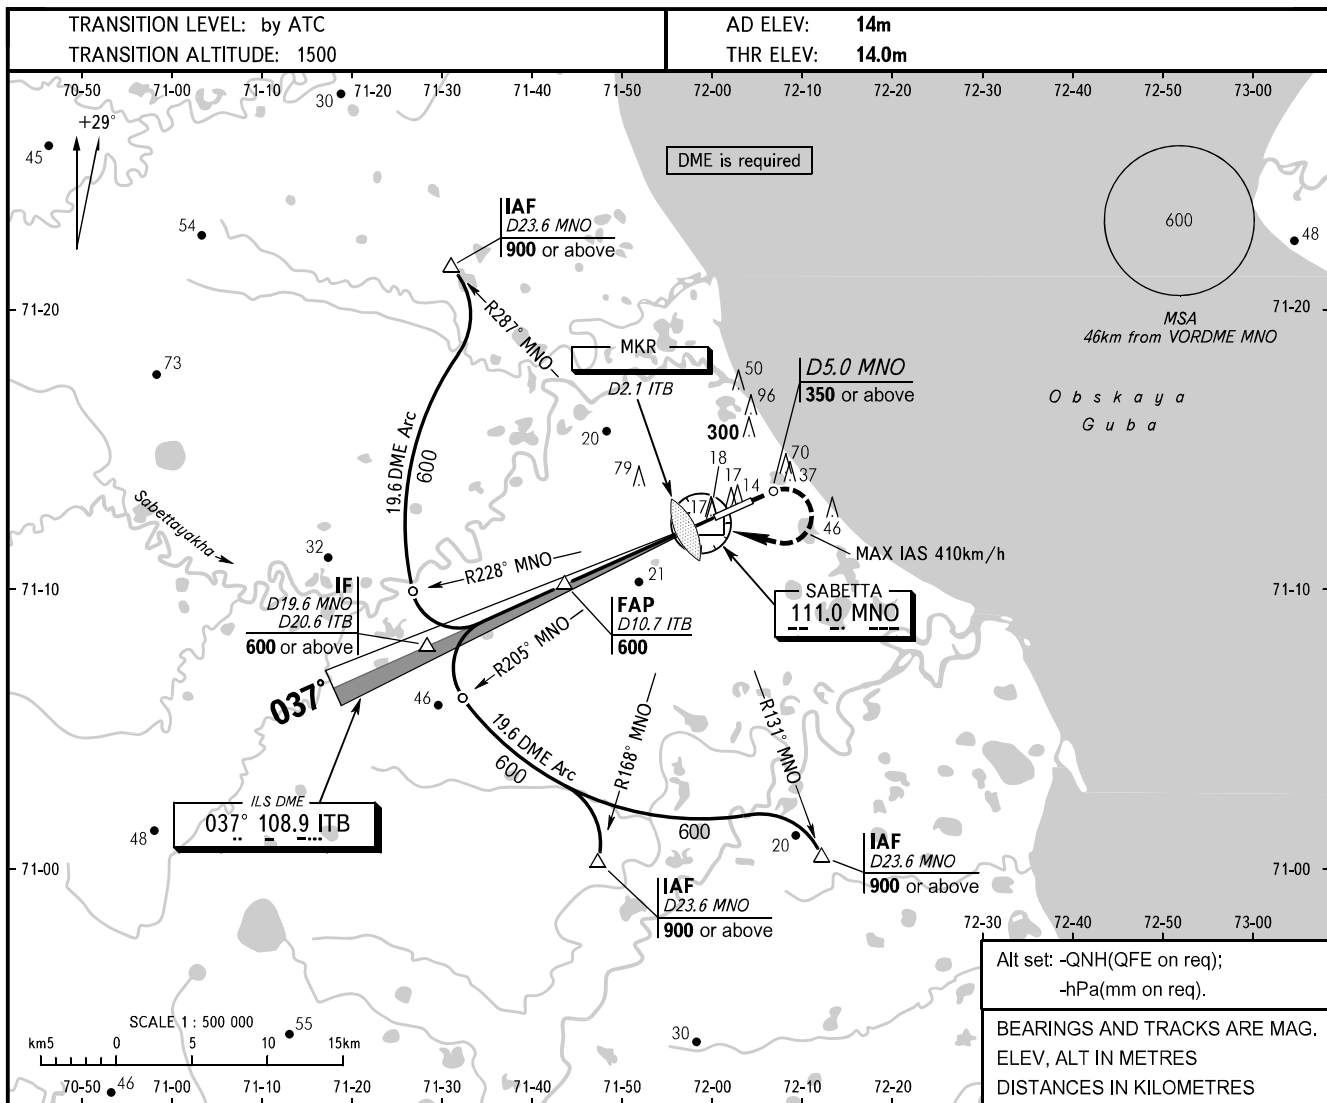

**INSTRUMENT  
APPROACH  
CHART - ICAO**

SABETTA INFORMATION **134.500**

**SABETTA, RUSSIA**  
SABETTA  
ILS Y RWY 04 CAT I

**MISSED APPROACH**  
Climb straight ahead to 350 or above to D5.0 MNO, turn RIGHT to VORDME MNO climbing to 600, then according to racetrack procedure (see chart USDA-98).

OCA		A	B	C	D
Straight-in Approach	<b>CAT I</b>	57	60	62	65
Circling		135	165	195	225

**WARNING**  
Visual manoeuvring to the north of AD is PROHIBITED.