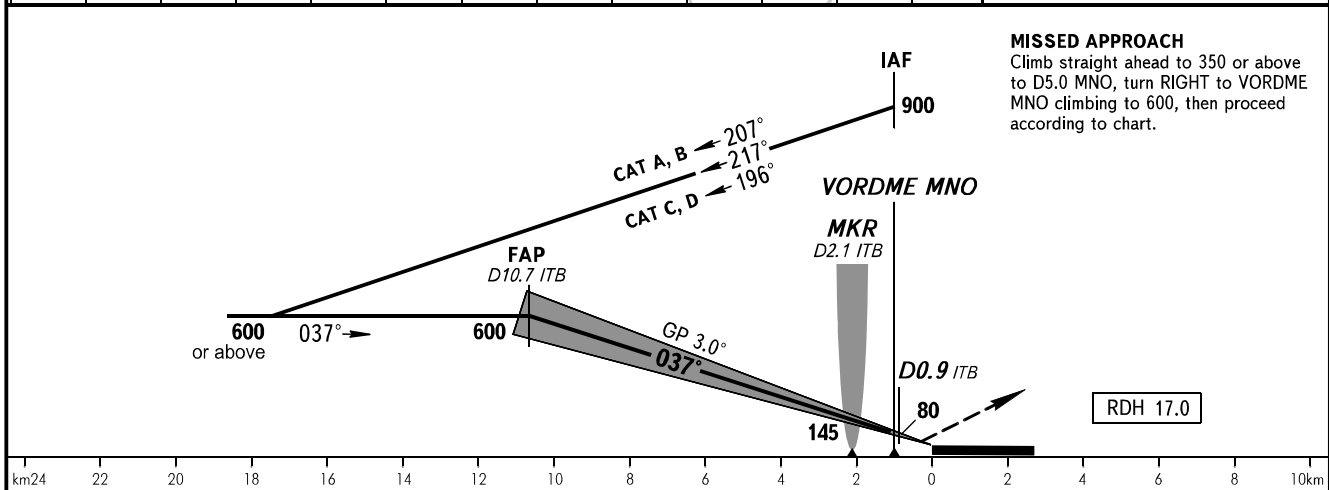

**INSTRUMENT
APPROACH
CHART - ICAO**

SABETTA INFORMATION **134.500**

SABETTA, RUSSIA
SABETTA
ILS X RWY 04 CAT I

OCA		A	B	C	D
Straight-in Approach	CAT I	57	60	62	65
Circling		135	165	195	225

WARNING
Visual manoeuvring to the north of AD is PROHIBITED.