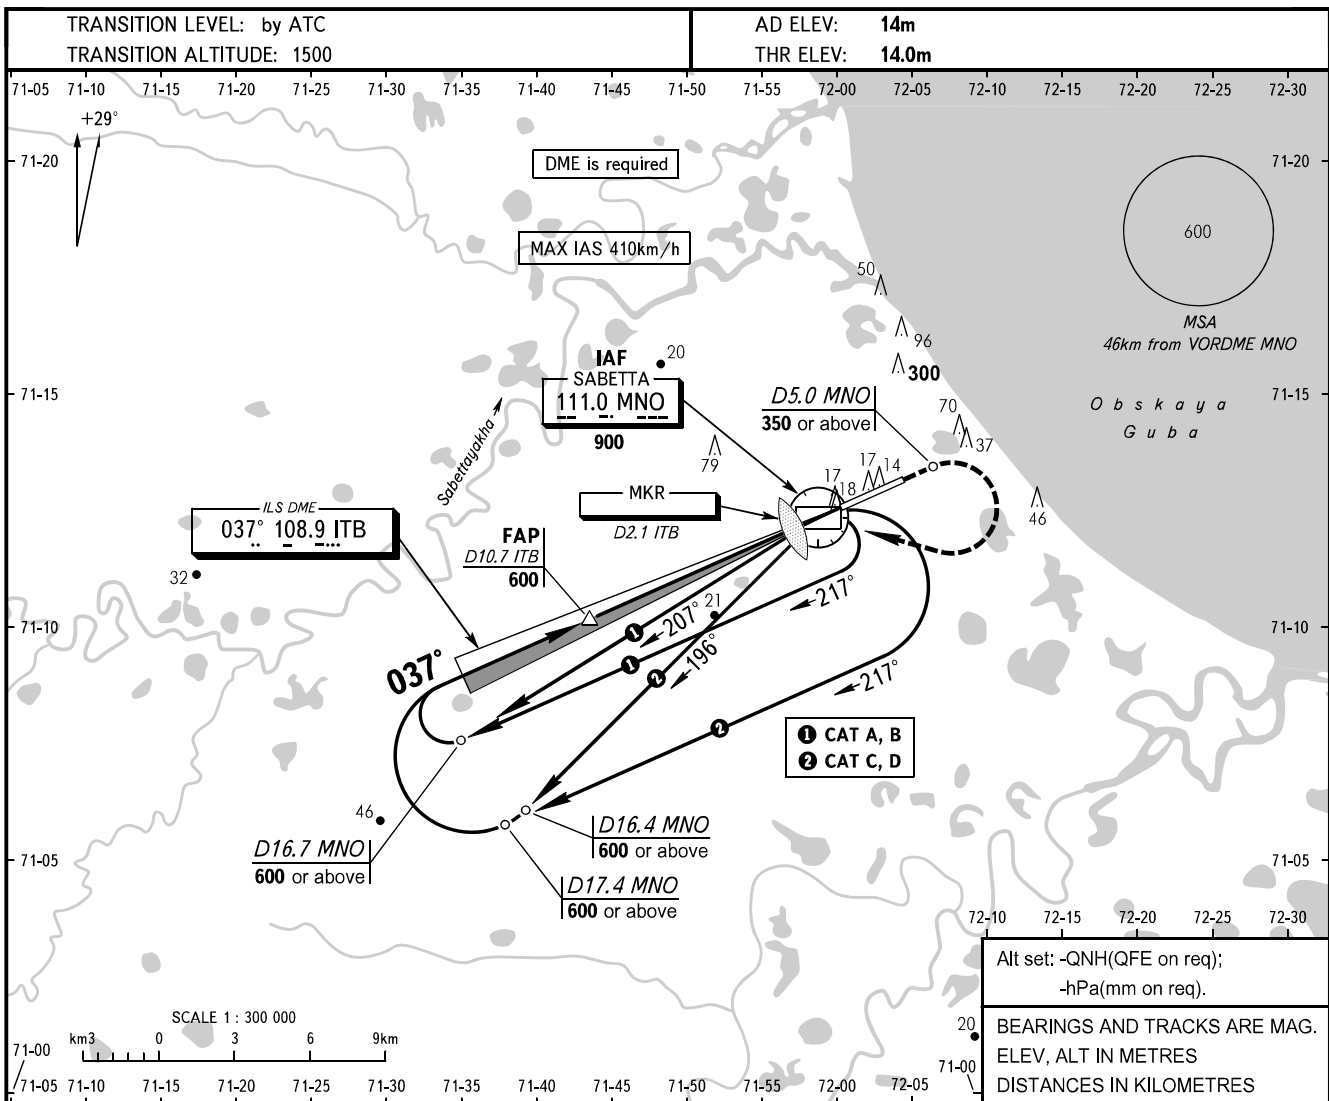

**INSTRUMENT
APPROACH
CHART - ICAO**

SABETTA INFORMATION **134.500**

SABETTA, RUSSIA
SABETTA
ILS X RWY 04 CAT I

OCA		A	B	C	D
Straight-in Approach	CAT I	57	60	62	65
Circling		135	165	195	225

WARNING
Visual manoeuvring to the north of AD is PROHIBITED.