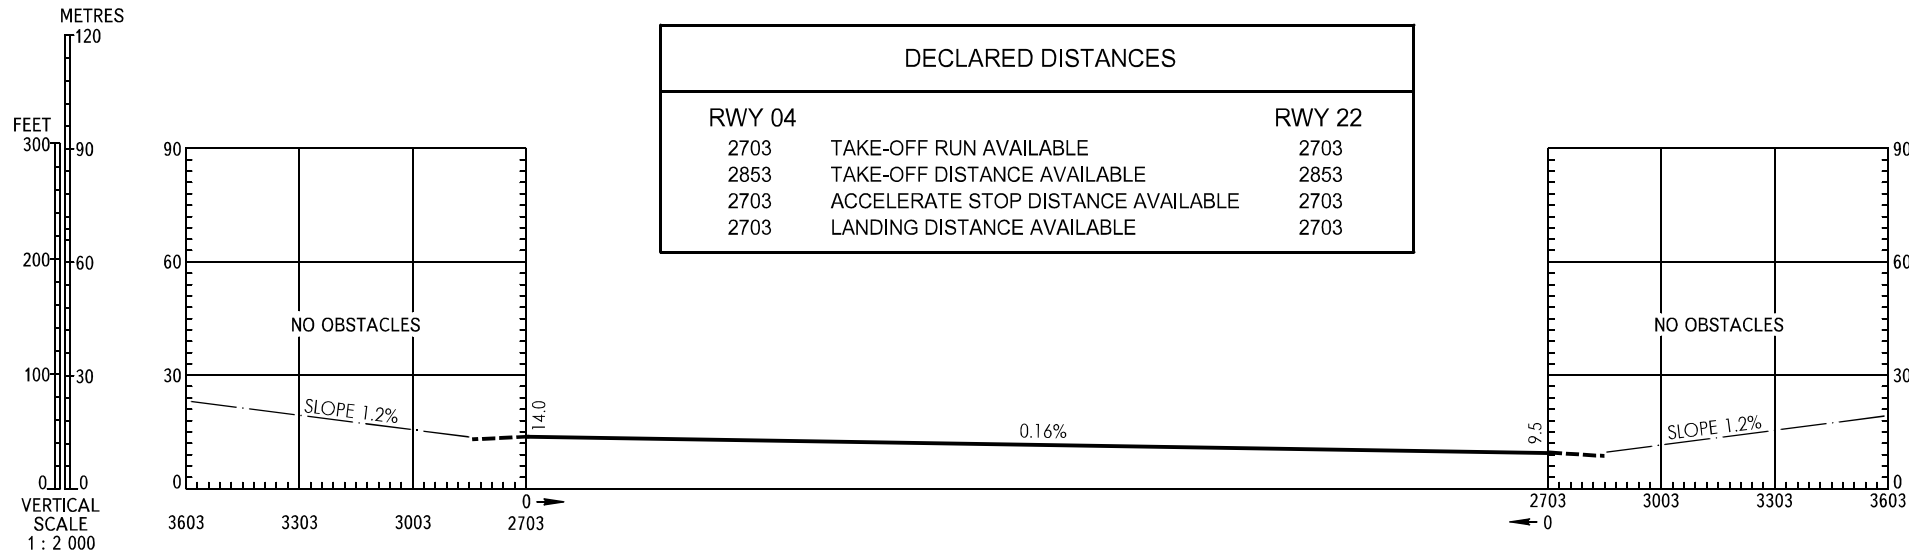

# AERODROME OBSTACLE CHART - ICAO

TYPE **A** (OPERATING LIMITATIONS)

DIMENSIONS AND ELEVATIONS IN METRES

**SABETTA, RUSSIA**  
**SABETTA**  
**RWY 04/22**

MAGNETIC VARIATION **29°E (2017)**

DECLARED DISTANCES		
RWY 04		RWY 22
2703	TAKE-OFF RUN AVAILABLE	2703
2853	TAKE-OFF DISTANCE AVAILABLE	2853
2703	ACCELERATE STOP DISTANCE AVAILABLE	2703
2703	LANDING DISTANCE AVAILABLE	2703

LEGEND	
IDENTIFICATION NUMBER	①