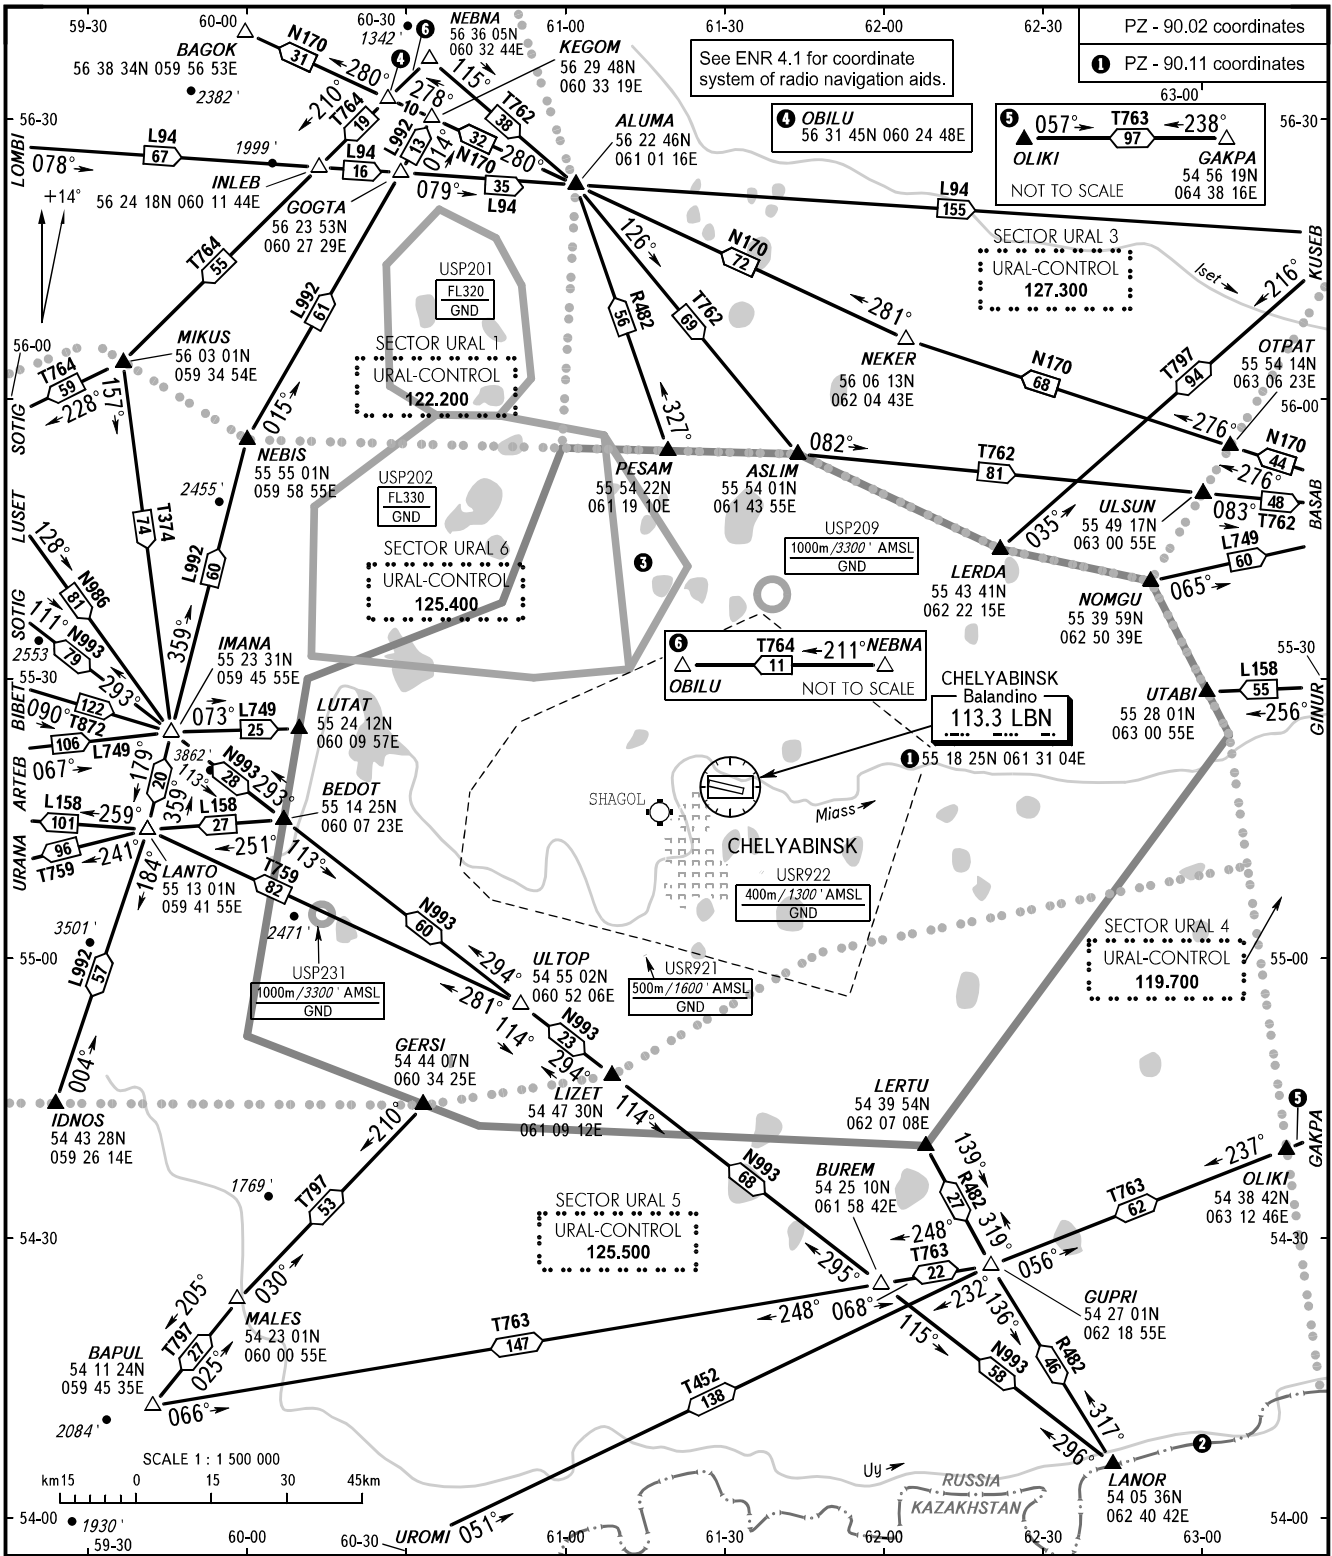

AREA CHART - ICAO

ARRIVAL, DEPARTURE  
AND TRANSIT ROUTES

CHELYABINSK, RUSSIA

BALANDINO

APPROACH 124.700  
RADAR 133.200

BEARINGS AND TRACKS ARE MAGNETIC  
ALTITUDES AND ELEVATIONS IN FEET  
DISTANCES IN KILOMETRES