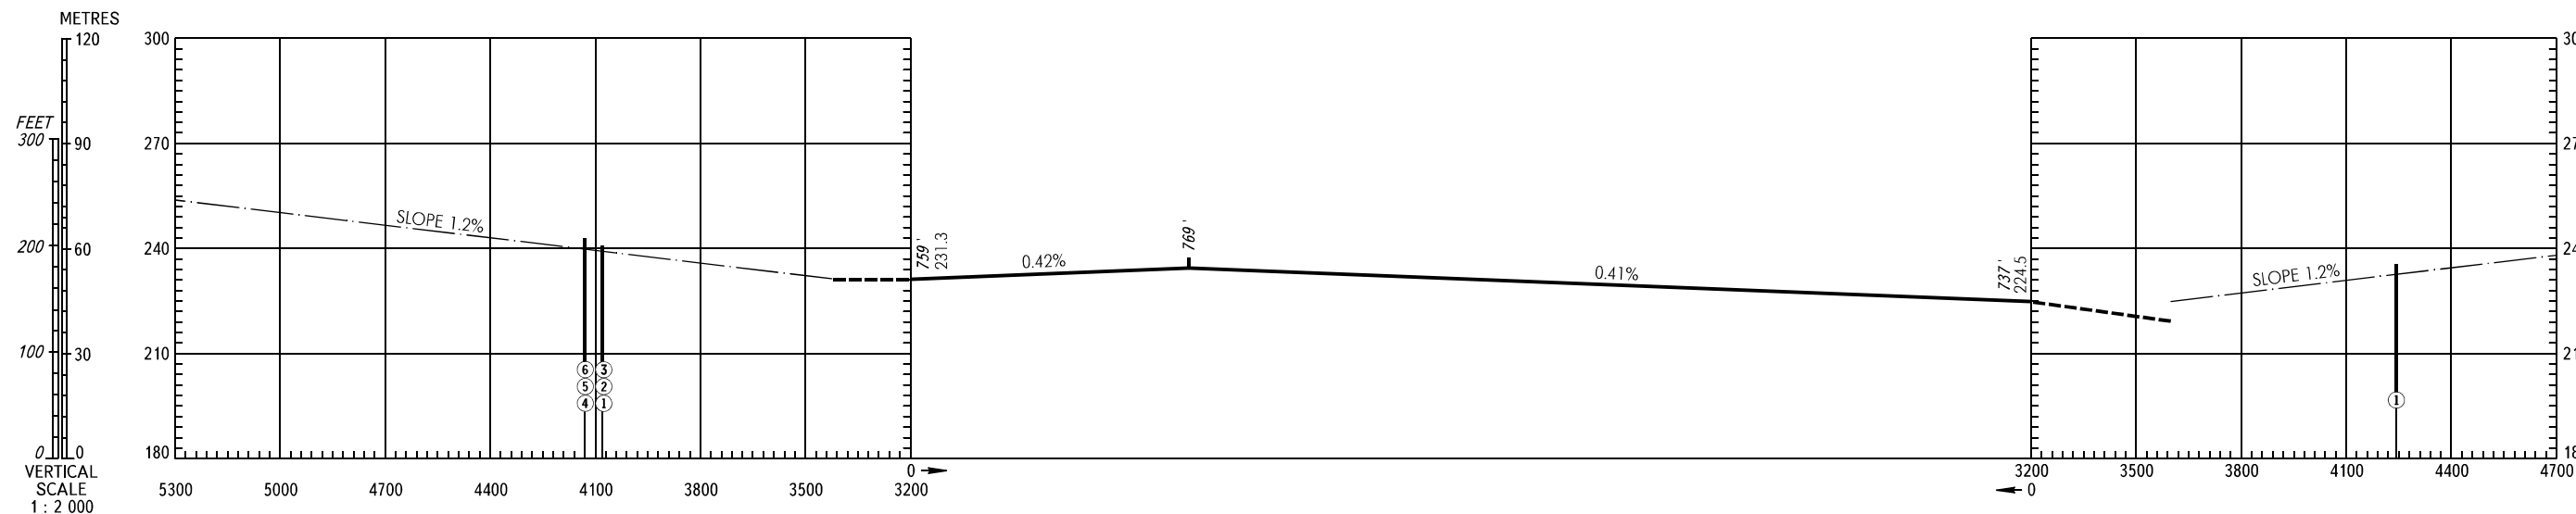

AERODROME OBSTACLE
CHART - ICAO

TYPE **A** (OPERATING LIMITATIONS)

DIMENSIONS IN METRES, ELEVATIONS IN FEET AND METRES

CHELYABINSK, RUSSIA
BALANDINO
RWY 09/27

MAGNETIC VARIATION 14°E

DECLARED DISTANCES		
RWY 09		RWY 27
3200	TAKE-OFF RUN AVAILABLE	3200
3600	TAKE-OFF DISTANCE AVAILABLE	3425
3200	ACCELERATE-STOP DISTANCE AVAILABLE	3200
3200	LANDING DISTANCE AVAILABLE	3200

LEGEND	
IDENTIFICATION NUMBER	①
POLE, TWR, SPIRE, ANTENNA, ETC	●