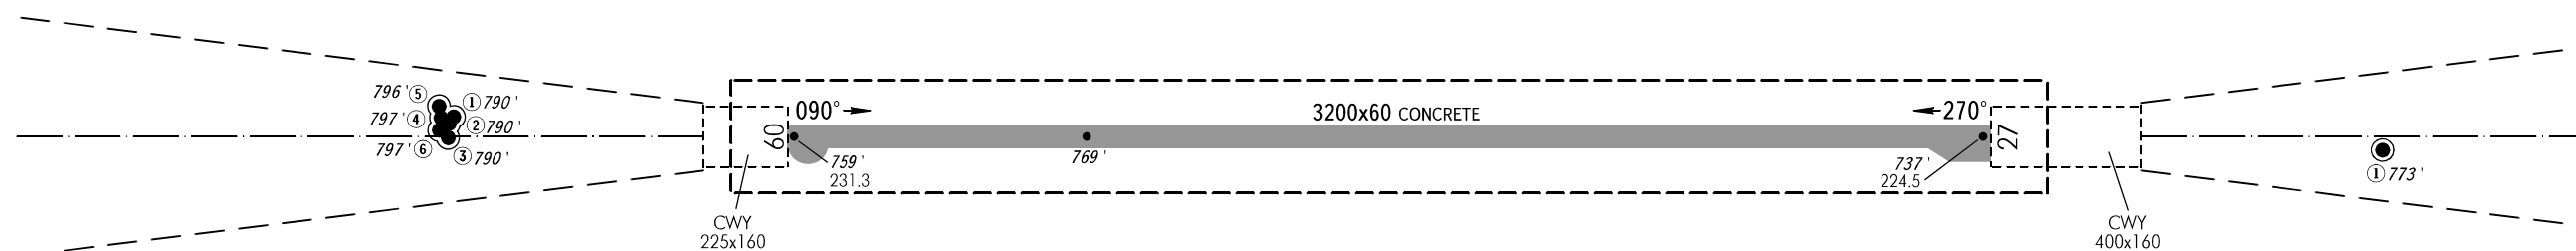

AERODROME OBSTACLE
CHART - ICAO

TYPE **A** (OPERATING LIMITATIONS)

DIMENSIONS IN METRES, ELEVATIONS IN FEET AND METRES

CHELYABINSK, RUSSIA
BALANDINO
RWY 09/27

MAGNETIC VARIATION 14°E

DECLARED DISTANCES		
RWY 09		RWY 27
3200	TAKE-OFF RUN AVAILABLE	3200
3600	TAKE-OFF DISTANCE AVAILABLE	3425
3200	ACCELERATE-STOP DISTANCE AVAILABLE	3200
3200	LANDING DISTANCE AVAILABLE	3200

LEGEND	
IDENTIFICATION NUMBER	①
POLE, TWR, SPIRE, ANTENNA, ETC	●