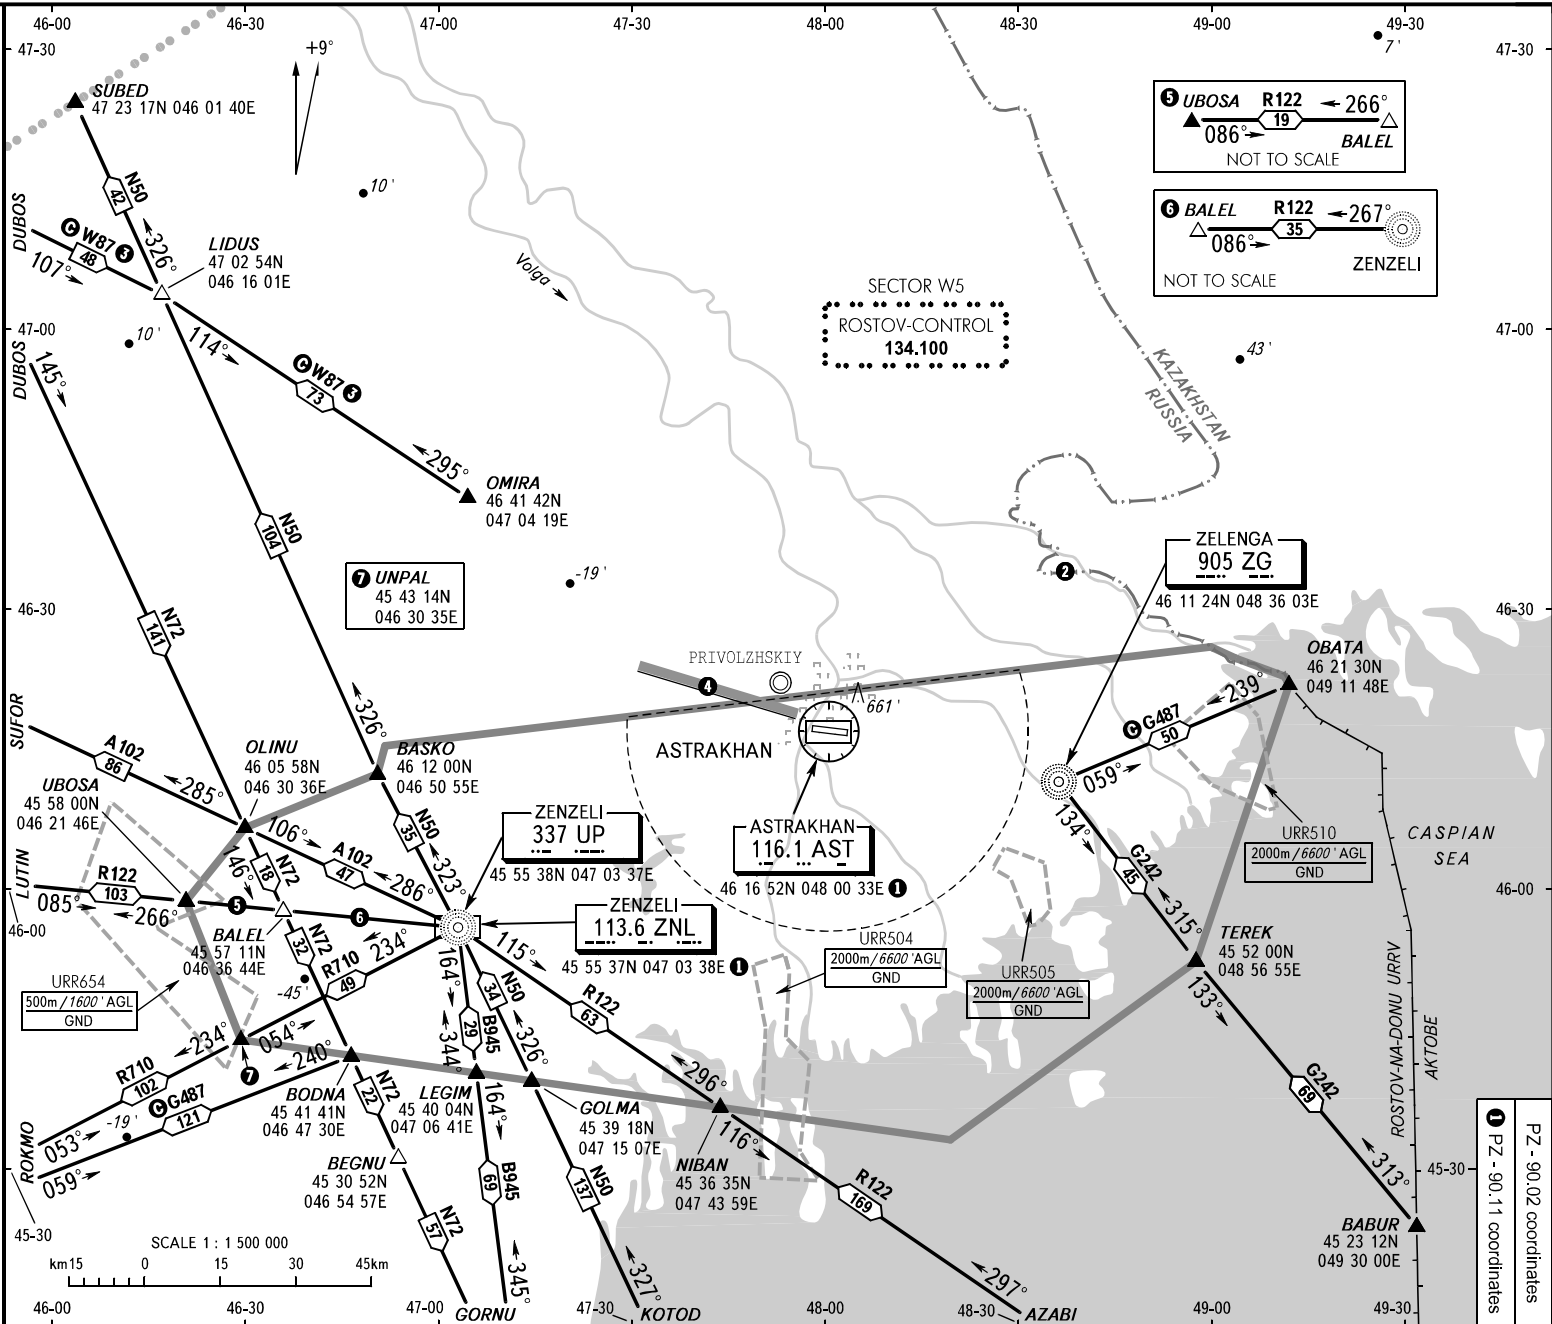

AREA CHART - ICAO

ARRIVAL, DEPARTURE
AND TRANSIT ROUTES

ASTRAKHAN, RUSSIA

ASTRAKHAN

- 1 PZ - 90.02 coordinates
- 2 PZ - 90.11 coordinates

APPROACH
RADAR
126.000
120.600

BEARINGS AND TRACKS ARE MAGNETIC
ALTITUDES AND ELEVATIONS IN FEET
DISTANCES IN KILOMETRES

- 1 ROSTOV-NA-DONU FIR boundary coincides with the state border between RUSSIA and KAZAKHSTAN.
- 2 Only for Russian users.
- 3 ACTI flying to the North of limiting bearing line 219° from ARP at the distance from 5 to 40km at FL200 or below shall be carried out on coordination with ATS unit.