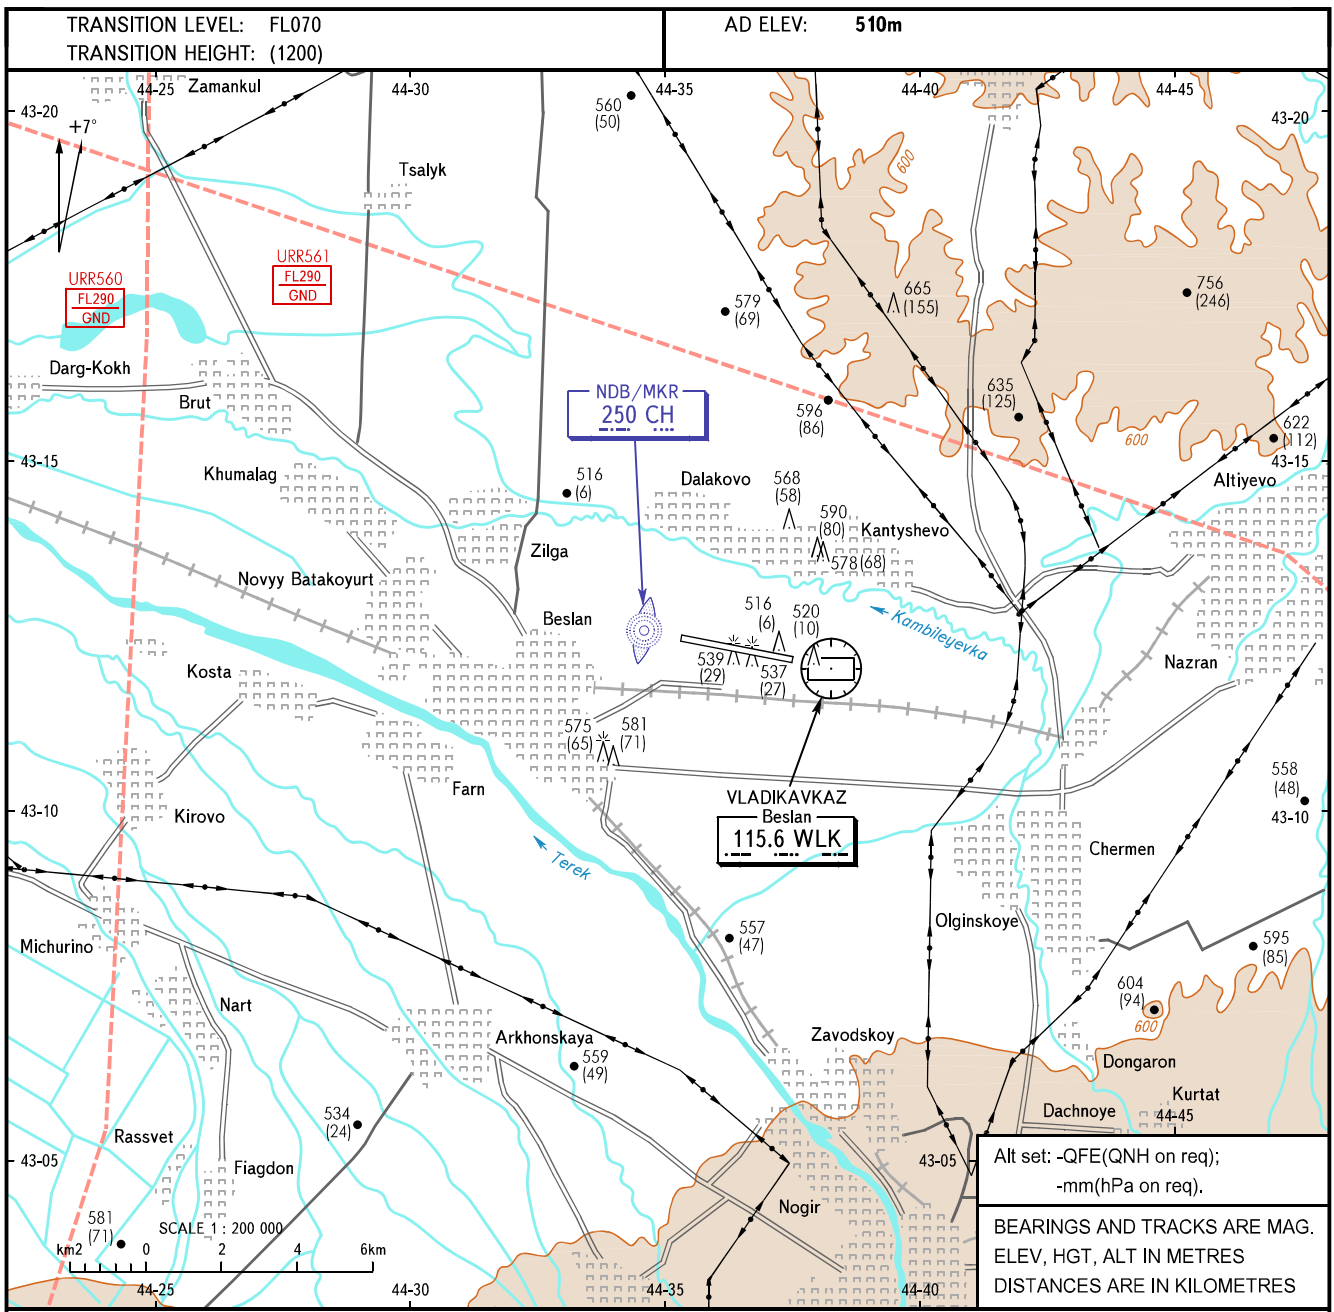

VISUAL  
APPROACH  
CHART - ICAO

KRUG 121.200  
START 118.100

VLADIKAVKAZ, RUSSIA  
BESLAN  
RWY 09/27

CHANGE: DVORDME