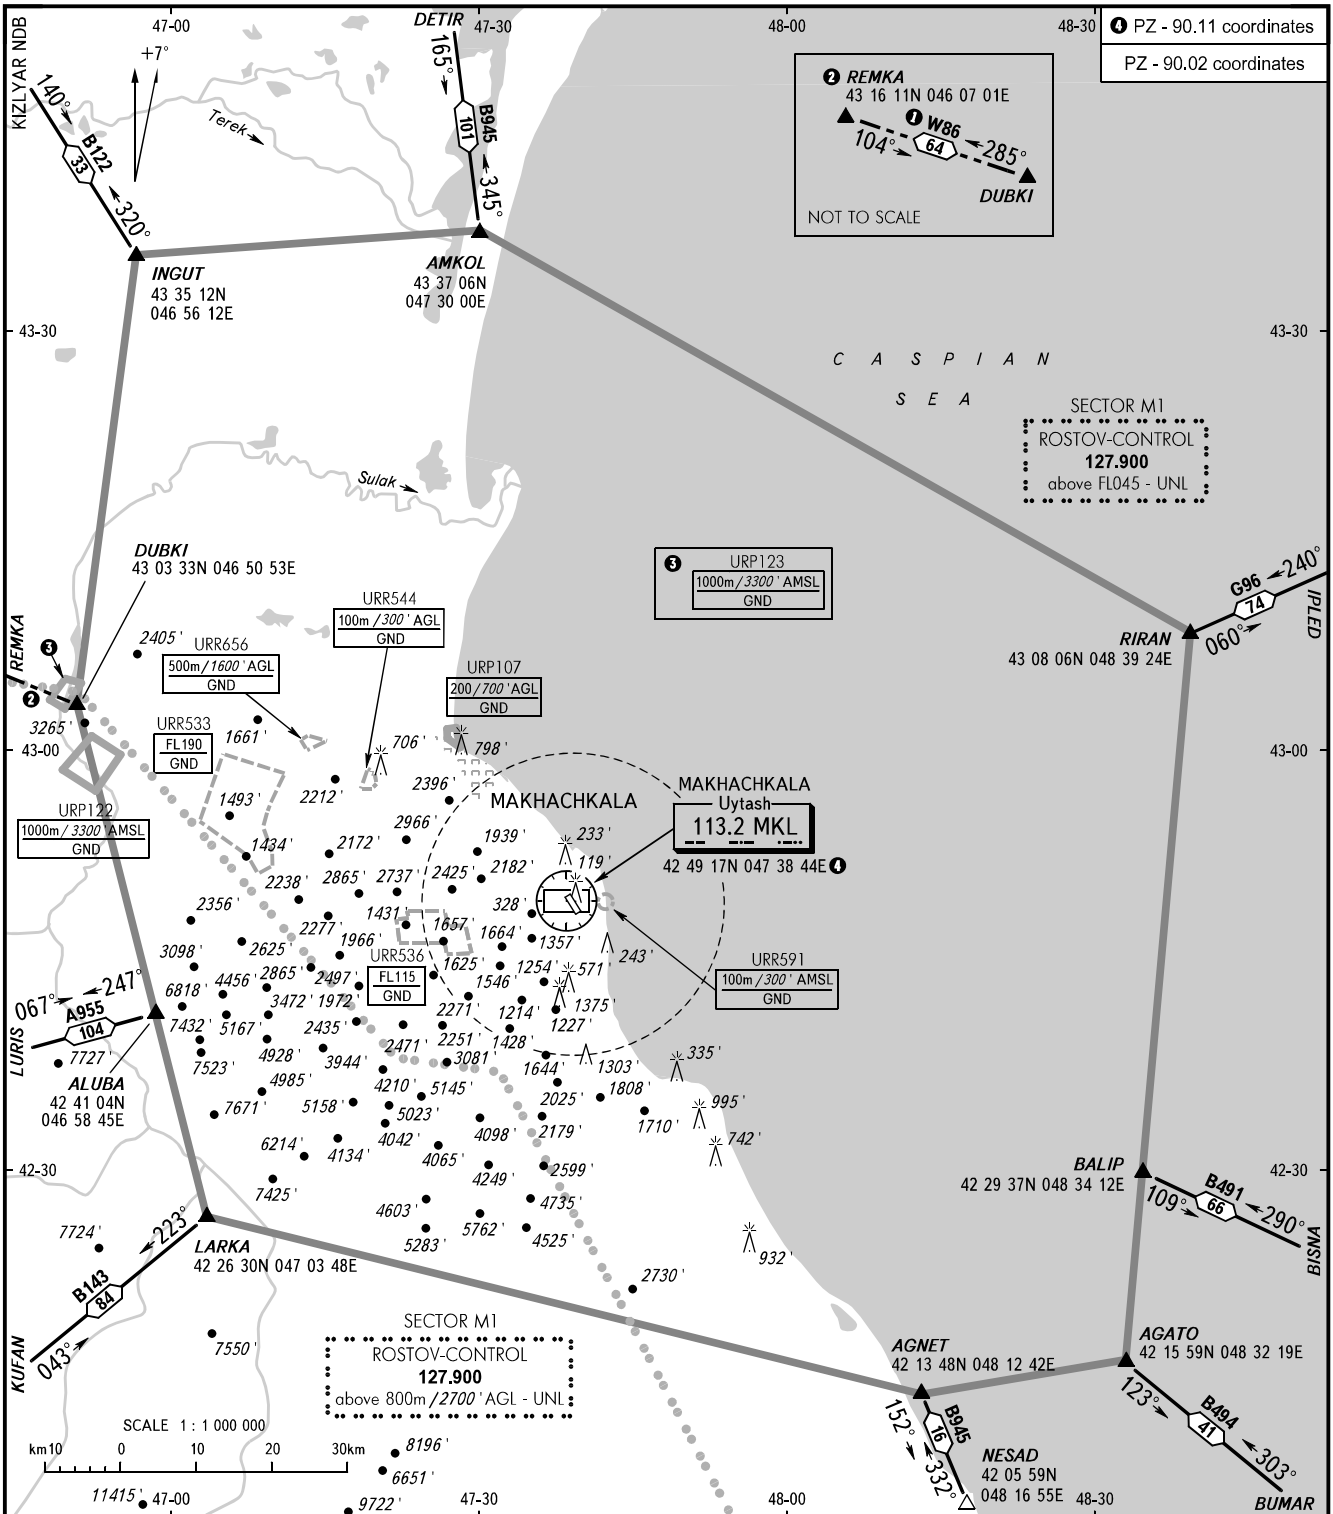

AREA CHART - ICAO

ARRIVAL, DEPARTURE  
AND TRANSIT ROUTES

MAKHACHKALA, RUSSIA

UYTASH

① Only for Russian users of airspace.

CHANGE: New chart

BEARINGS AND TRACKS ARE MAGNETIC  
ALTITUDES AND ELEVATIONS IN FEET  
DISTANCES IN KILOMETRES