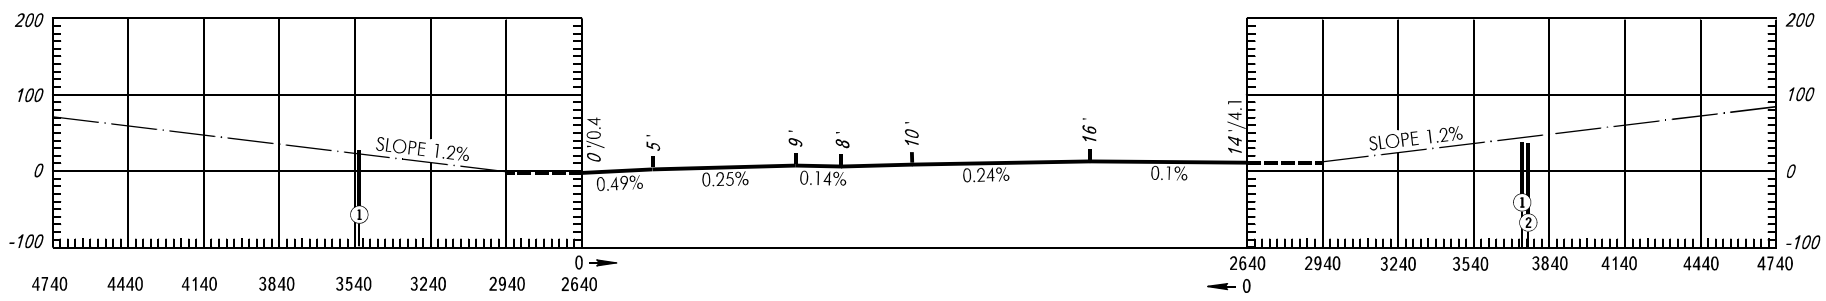

**AERODROME OBSTACLE CHART - ICAO**

TYPE **A** (OPERATING LIMITATIONS)

DIMENSIONS IN METRES, ELEVATIONS IN *FEET* AND METRES

**MAKHACHKALA, RUSSIA**  
 UYTASH  
 RWY 14/32

MAGNETIC VARIATION 7°E

DECLARED DISTANCES		
RWY 14		RWY 32
2640	TAKE-OFF RUN AVAILABLE	2640
2940	TAKE-OFF DISTANCE AVAILABLE	2940
2640	ACCELERATE-STOP DISTANCE AVAILABLE	2640
2640	LANDING DISTANCE AVAILABLE	2640

LEGEND	
IDENTIFICATION NUMBER	①
ANTENNA, MAST	●