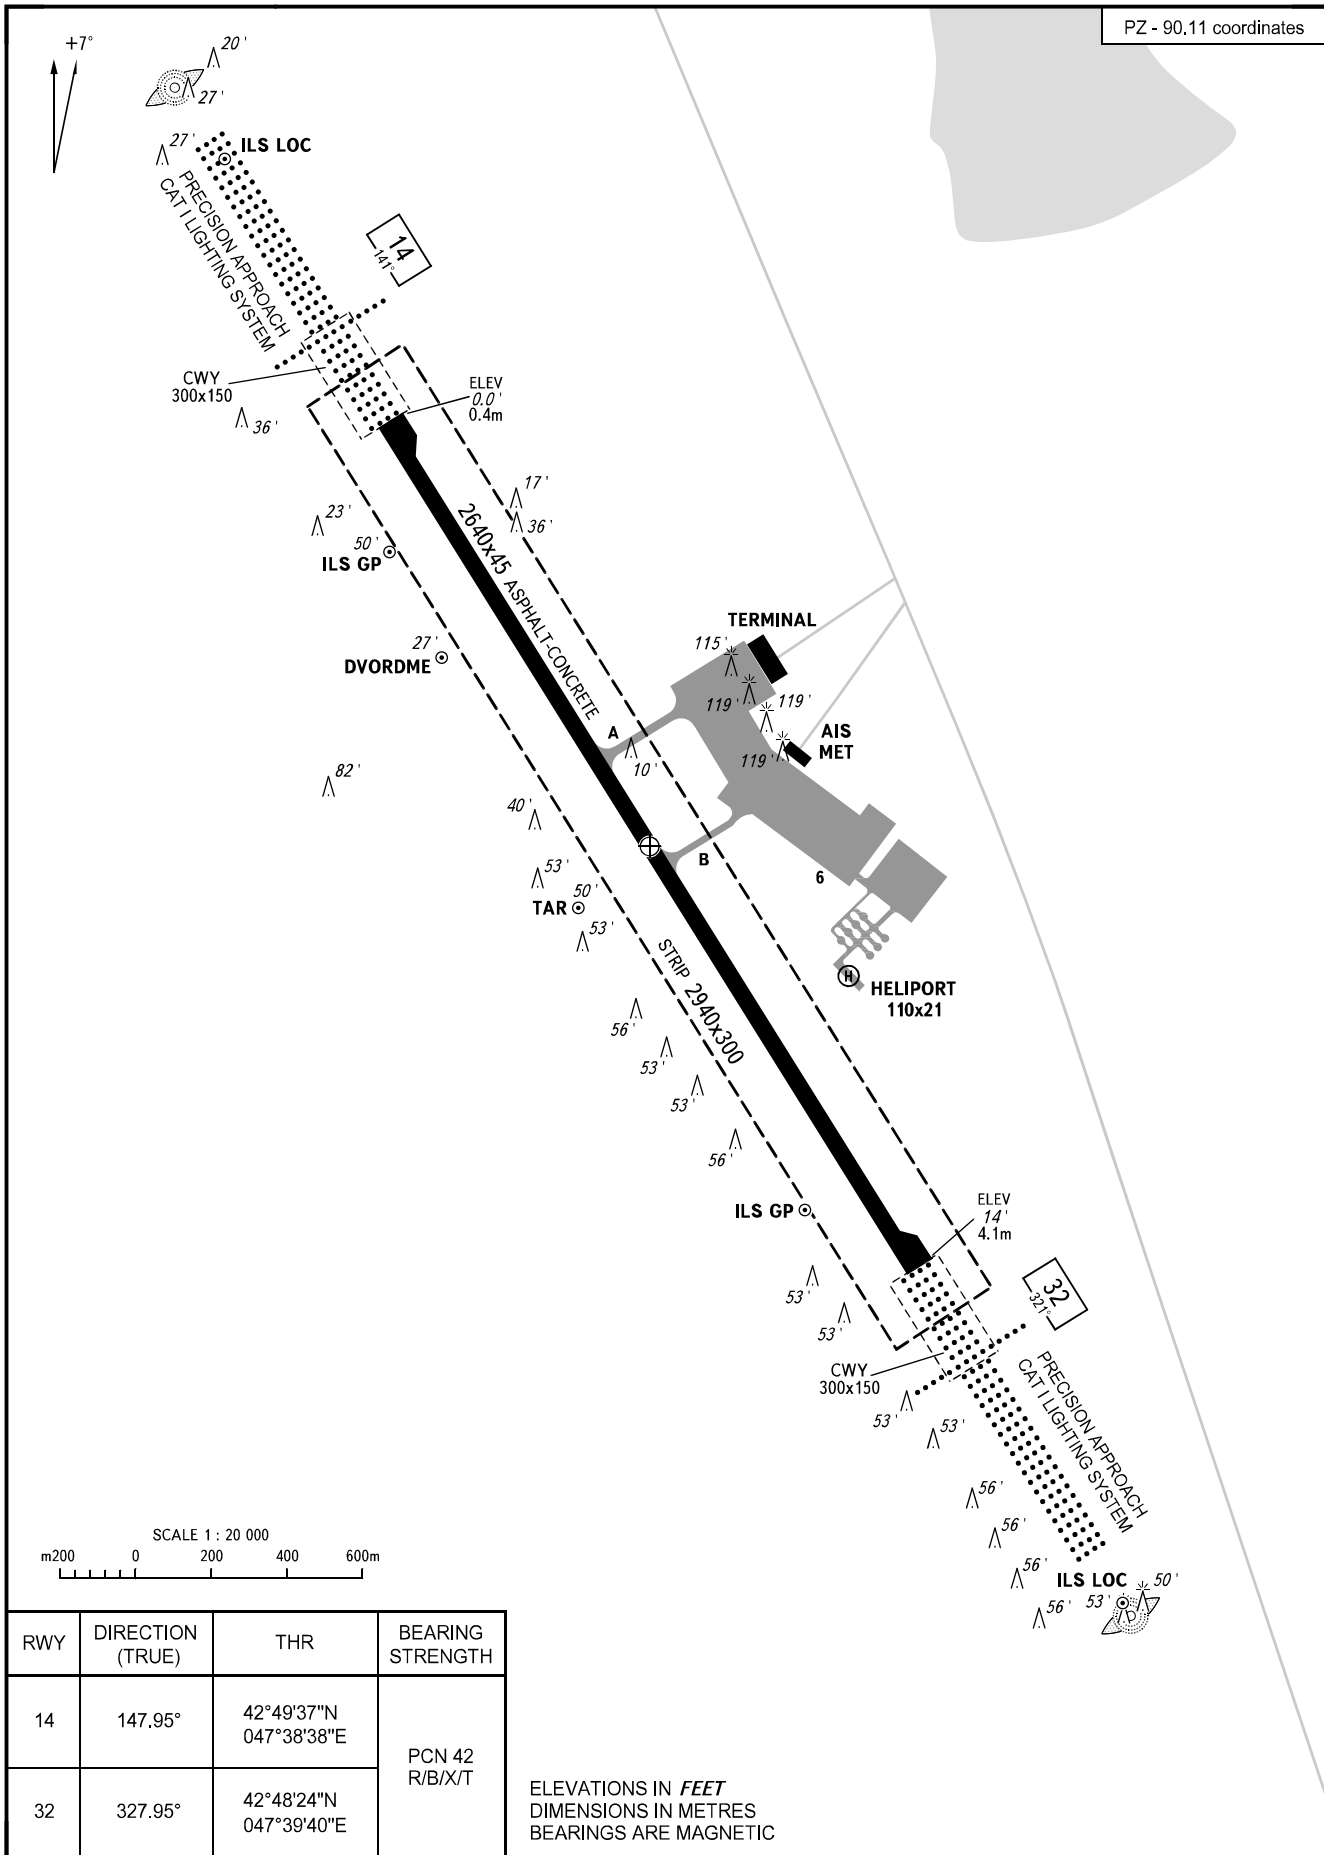

AERODROME
CHART - ICAO

ARP
42°49'01"N
047°39'09"E

ELEV
16' / 5m

TOWER 121.300

MAKHACHKALA, RUSSIA

UYTASH

PZ - 90.11 coordinates

CHANGE: ELEV

MARKING AIDS RWY 14 / 32 AND EXIT TWY

LIGHTING AIDS RWY 14 / 32 AND EXIT TWY

DIMENSIONS IN METRES

CHANGE: NIL