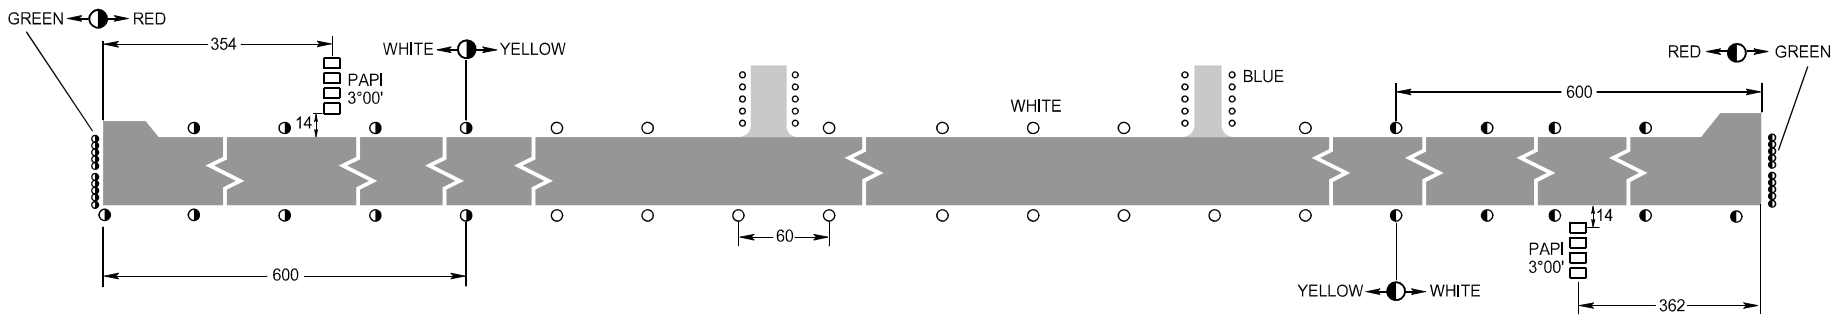

AERODROME
CHART - ICAO

ARP
42°49'01"N
047°39'09"E

ELEV
16' / 5m

TOWER 121.300

MAKHACHKALA, RUSSIA

UYTASH

PZ - 90.11 coordinates

CHANGE: ELEV

MARKING AIDS RWY 14 / 32 AND EXIT TWY

LIGHTING AIDS RWY 14 / 32 AND EXIT TWY

DIMENSIONS IN METRES

CHANGE: NIL