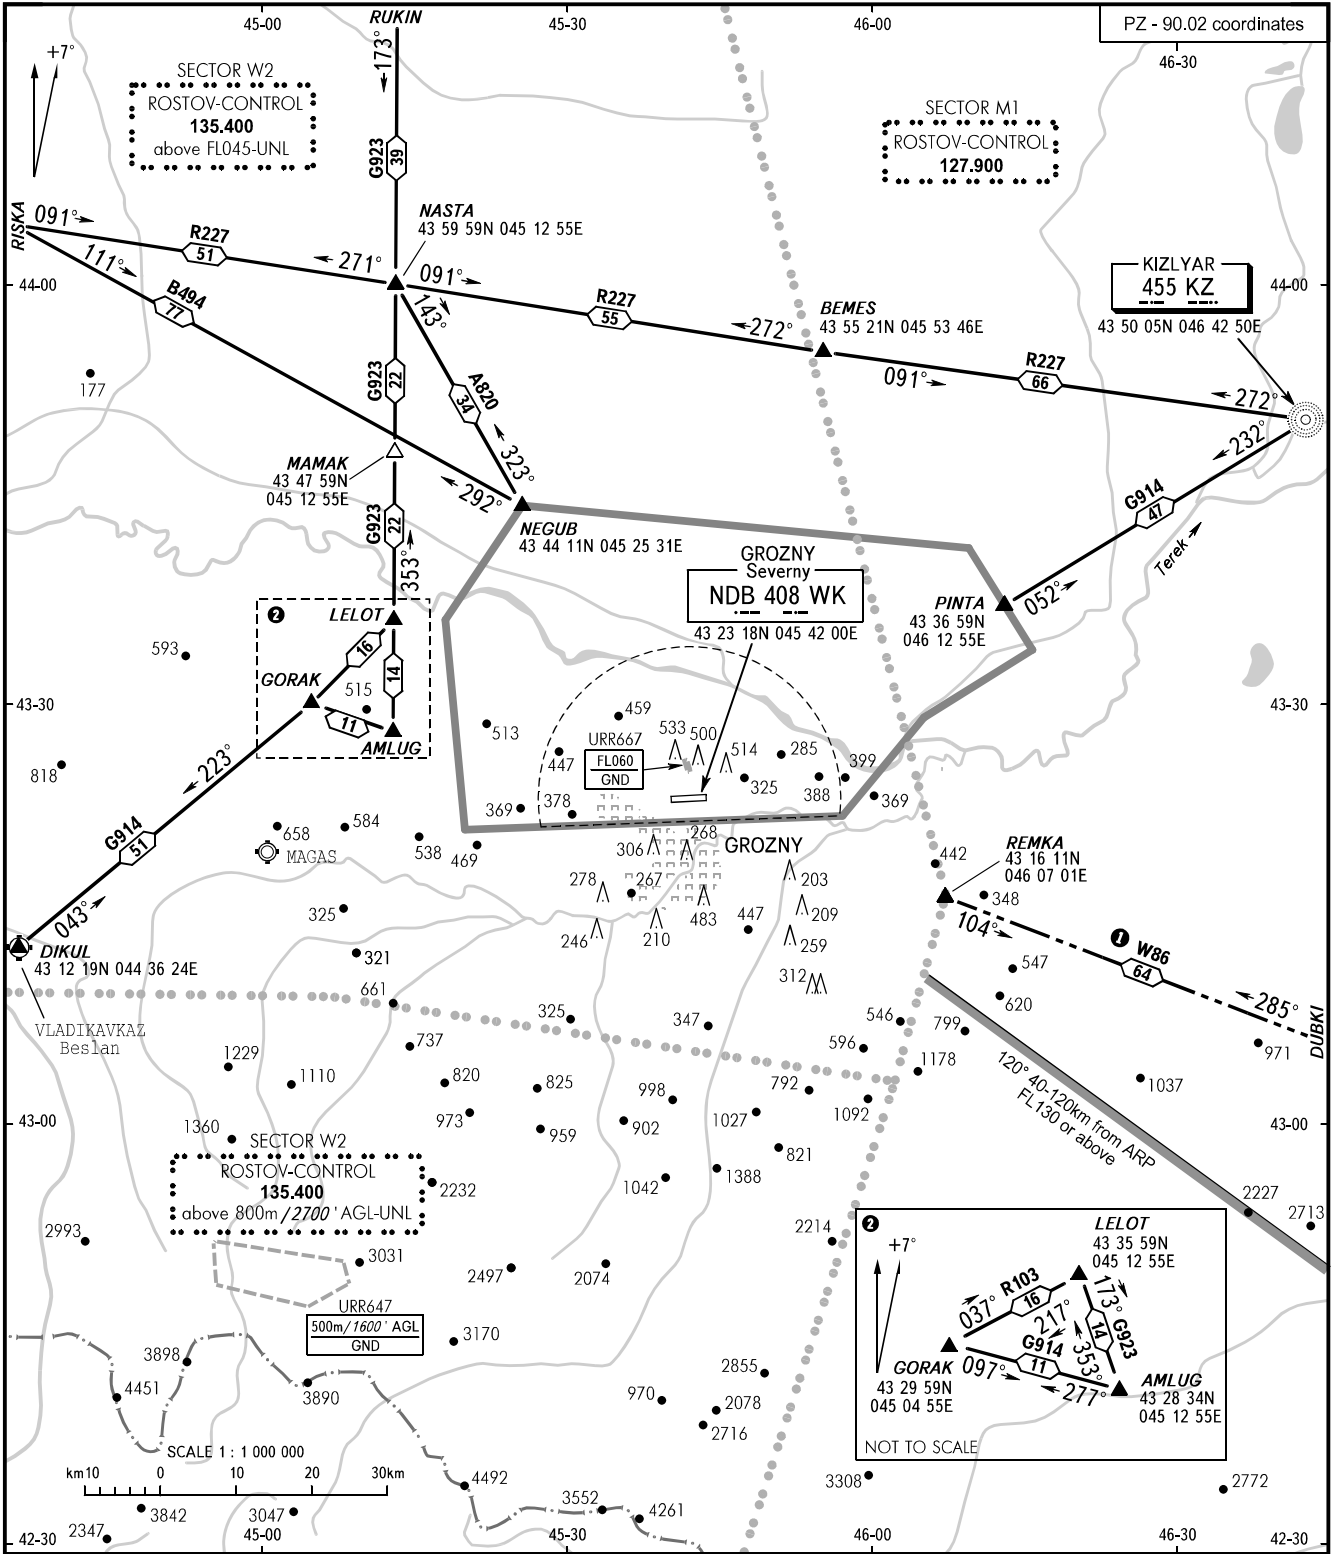

AREA CHART - ICAO

ARRIVAL, DEPARTURE  
AND TRANSIT ROUTES

GROZNY, RUSSIA

SEVERNY

GROZNY TOWER **120.200**  
 GROZNY START **119.000**

**1** Only for Russian users.

BEARINGS AND TRACKS ARE MAGNETIC  
 ALTITUDES, HEIGHTS AND ELEVATIONS IN METRES  
 DISTANCES IN KILOMETRES

CHANGE: New chart